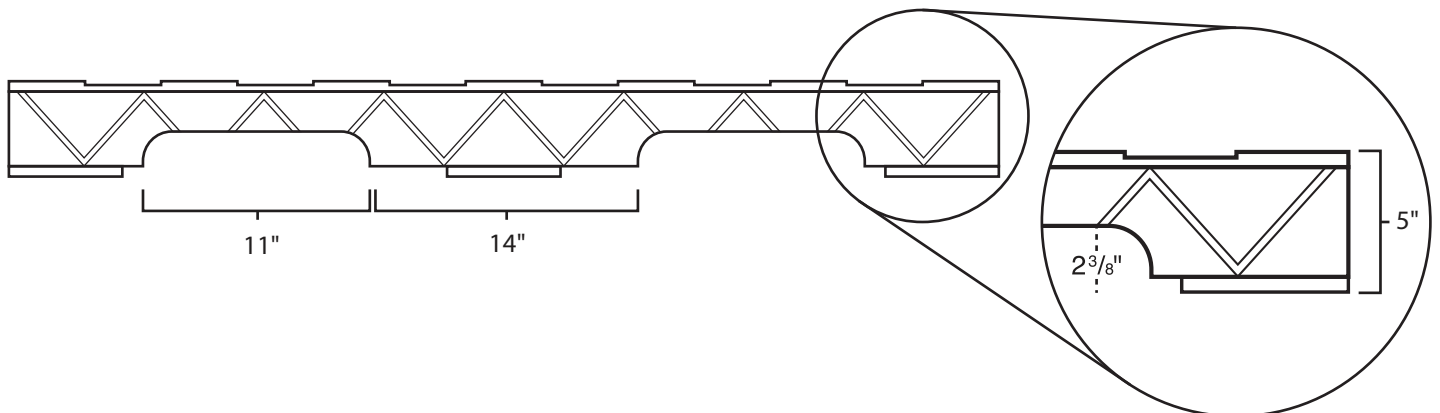

Pallet Specification Sheet

Pallet ID: ppc4048-3B3SR

Top View:

Bottom View:

Side View:

Components & Specifications:

Dimensions: 40" x 48" x 5"
Weight: 44.5lbs
Stackable

Dynamic Capacity: 1,500lbs
Static Capacity: 15,000lbs
#10-12X1-1/2 Screws

All parts made of recycled plastic
All parts made in USA
Pallet is fully recyclable

Tolerances +/- 3/8"