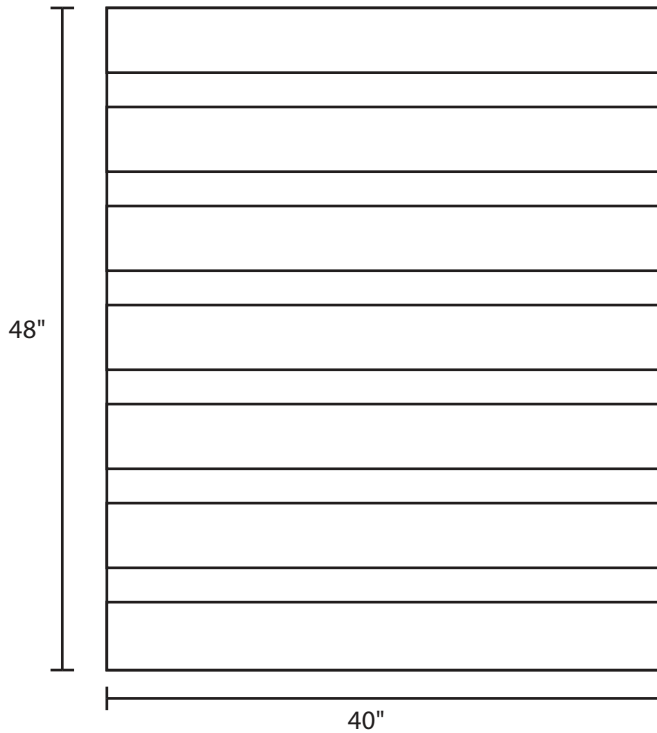

Pallet Specification Sheet

Pallet ID: ppc4048-3B3SR

Top View:

Bottom View:

Side View:

Components & Specifications:

Dimensions: 40" x 48" x 5"
Weight: 44.5lbs
Stackable

Dynamic Capacity: 1,500lbs
Static Capacity: 15,000lbs
#10-12X1-1/2 Screws

All parts made of recycled plastic
All parts made in USA
Pallet is fully recyclable

Tolerances +/- 3/8"