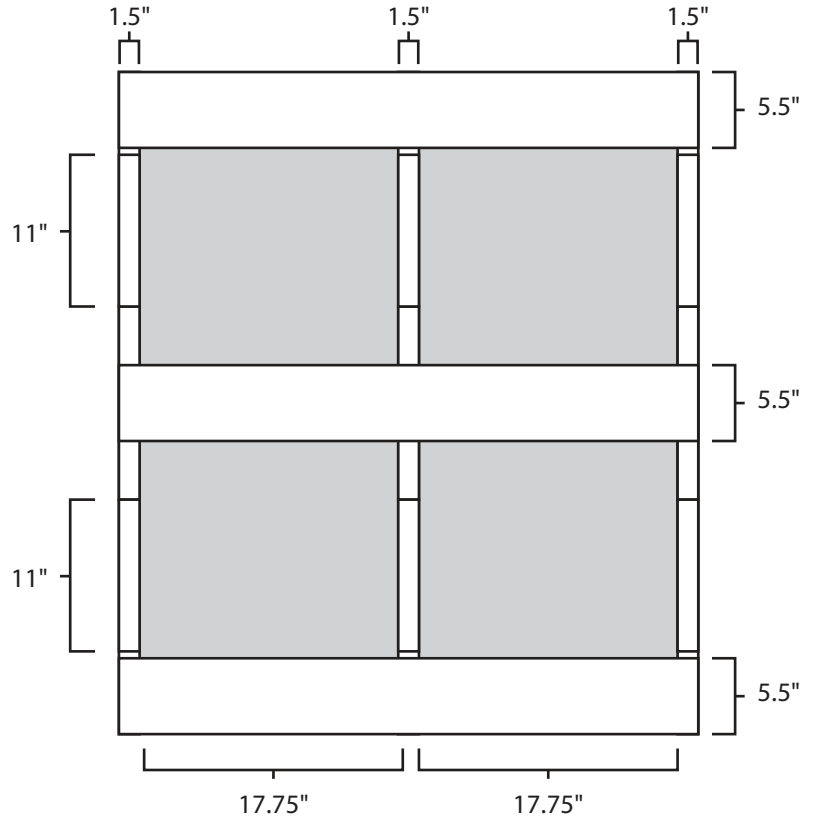

Pallet Specification Sheet

Pallet ID: ppc4048-3B3SR

Top View:

Bottom View:

Side View:

Components & Specifications:

Dimensions: 40" x 48" x 5"
Weight: 44.5lbs
Stackable

Dynamic Capacity: 1,500lbs
Static Capacity: 15,000lbs
#10-12X1-1/2 Screws

All parts made of recycled plastic
All parts made in USA
Pallet is fully recyclable

Tolerances +/- 3/8"