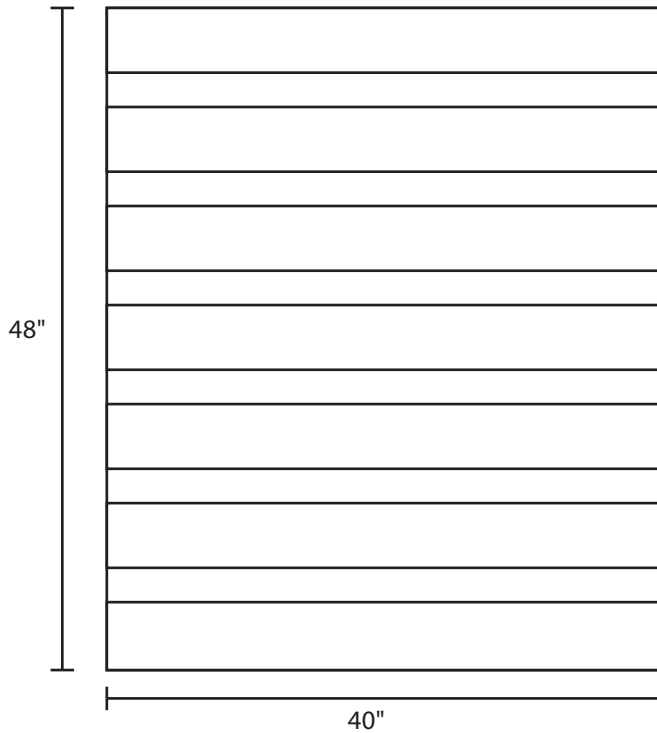

Pallet Specification Sheet

Pallet ID: ppc4048-3B45R-CS

Top View:

Bottom View:

Side View:

Components & Specifications:

Dimensions: 40" x 48" x 5"
Weight: 49.5lbs
Stackable

Dynamic Capacity: 2,000lbs
Static Capacity: 15,000lbs
#10-12X1-1/2 Screws

All parts made of recycled plastic
All parts made in USA
Pallet is fully recyclable

Tolerances +/- 3/8"