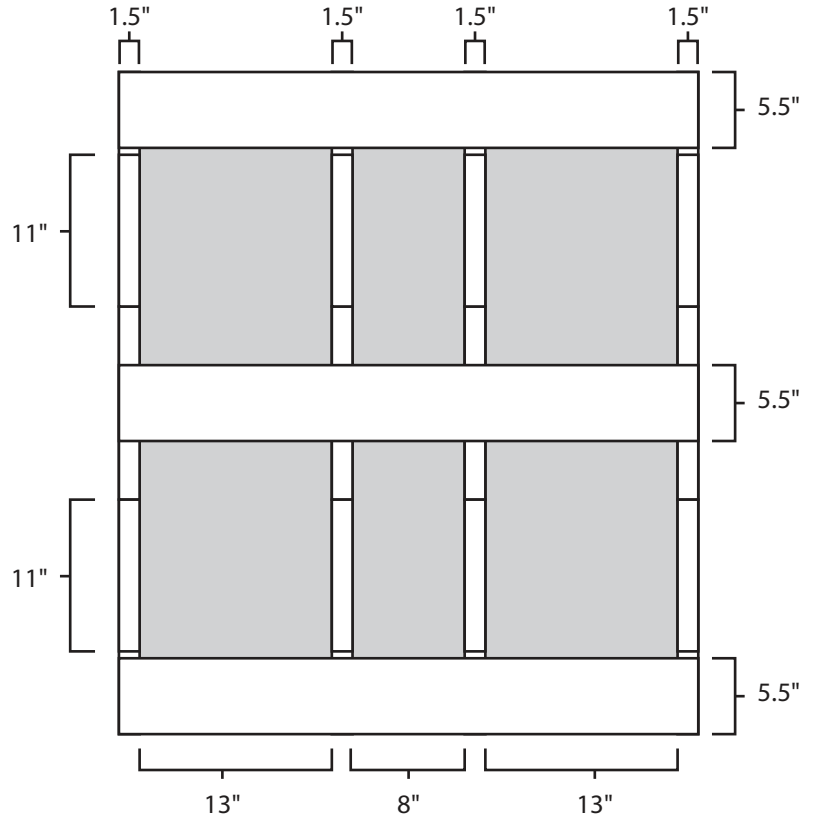

Pallet Specification Sheet

Pallet ID: ppc4048-3B45R-CS

Top View:

Bottom View:

Side View:

Components & Specifications:

Dimensions: 40" x 48" x 5"
Weight: 49.5lbs
Stackable

Dynamic Capacity: 2,000lbs
Static Capacity: 15,000lbs
#10-12X1-1/2 Screws

All parts made of recycled plastic
All parts made in USA
Pallet is fully recyclable

Tolerances +/- 3/8"