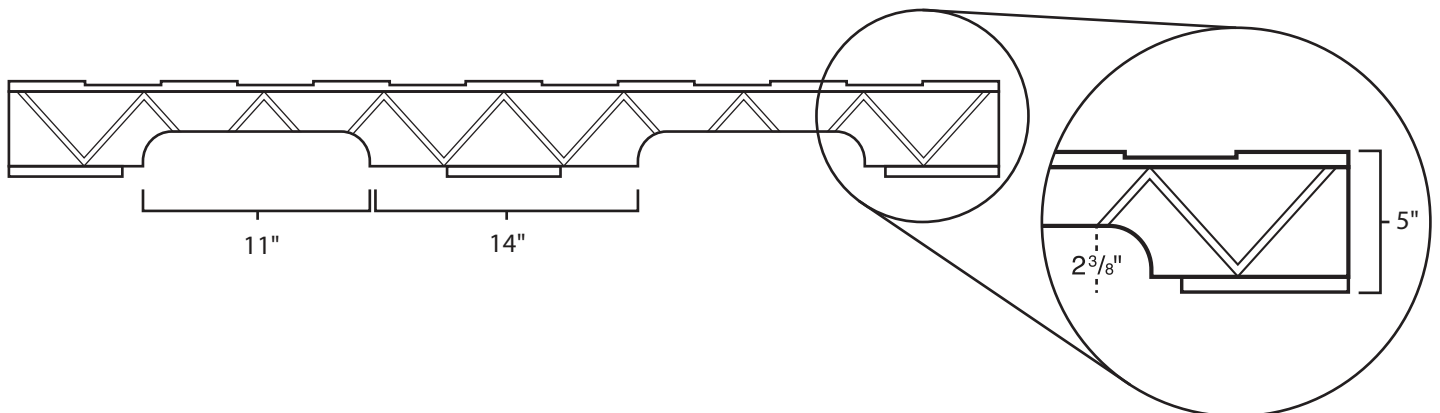

Pallet Specification Sheet

Pallet ID: ppc4048-3B45R-CS

Top View:

Bottom View:

Side View:

Components & Specifications:

Dimensions: 40" x 48" x 5"
Weight: 49.5lbs
Stackable

Dynamic Capacity: 2,000lbs
Static Capacity: 15,000lbs
#10-12X1-1/2 Screws

All parts made of recycled plastic
All parts made in USA
Pallet is fully recyclable

Tolerances +/- 3/8"