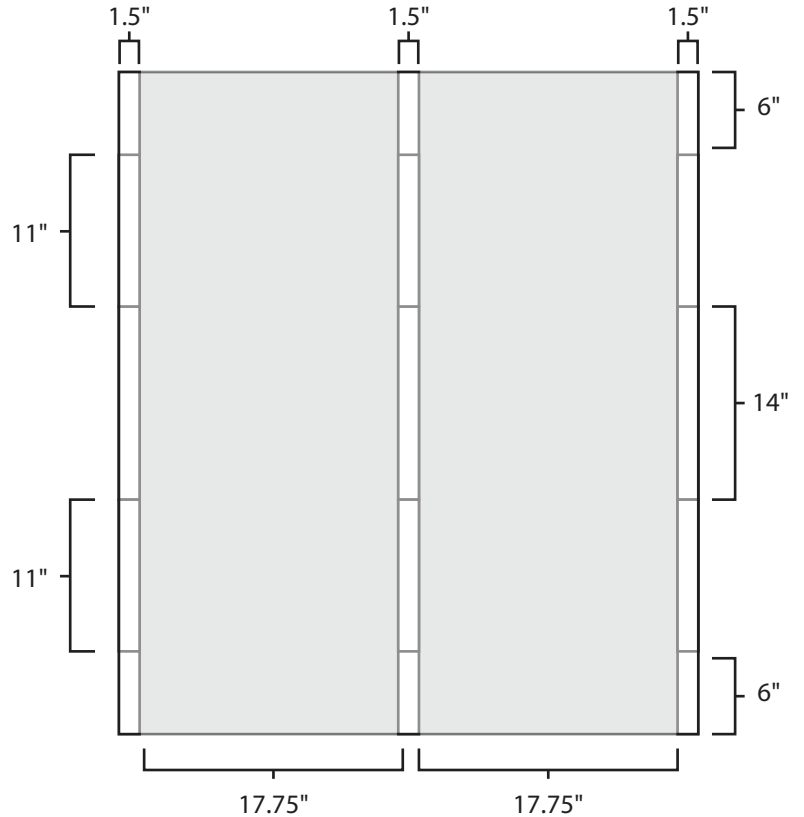

# Pallet Specification Sheet

Pallet ID: ppc-4048-3SF-RV

Top View:

Bottom View:

Side View:

## Components & Specifications:

Dimensions: 40" x 48" x 5"  
Weight: 65lbs  
Stackable

Dynamic Capacity: 2,500lbs  
Static Capacity: 15,000lbs  
#10-12X1-1/2 Screws

All parts made of recycled plastic  
All parts made in USA  
Pallet is fully recyclable

Tolerances +/- 3/8"