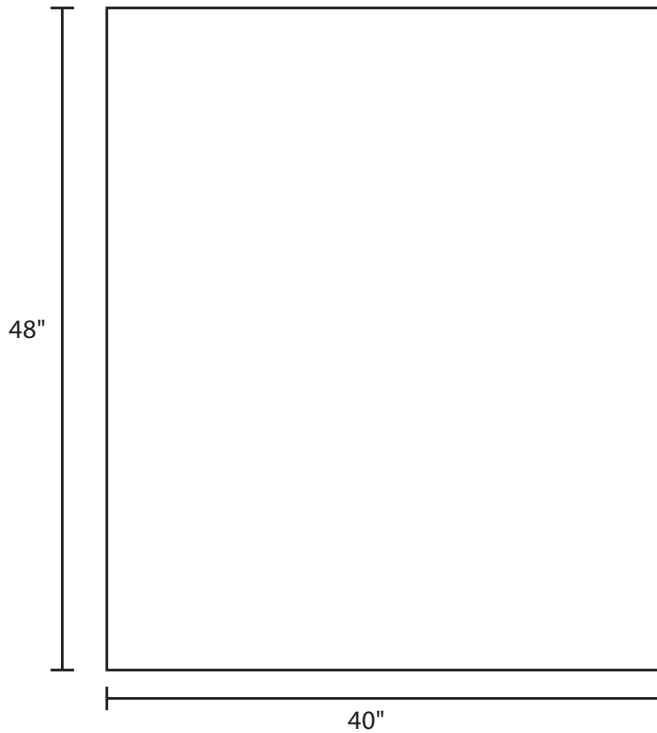

# Pallet Specification Sheet

Pallet ID: ppc-4048-3SF-RV

Top View:

Bottom View:

Side View:

## Components & Specifications:

Dimensions: 40" x 48" x 5"  
Weight: 65lbs  
Stackable

Dynamic Capacity: 2,500lbs  
Static Capacity: 15,000lbs  
#10-12X1-1/2 Screws

All parts made of recycled plastic  
All parts made in USA  
Pallet is fully recyclable

Tolerances +/- 3/8"