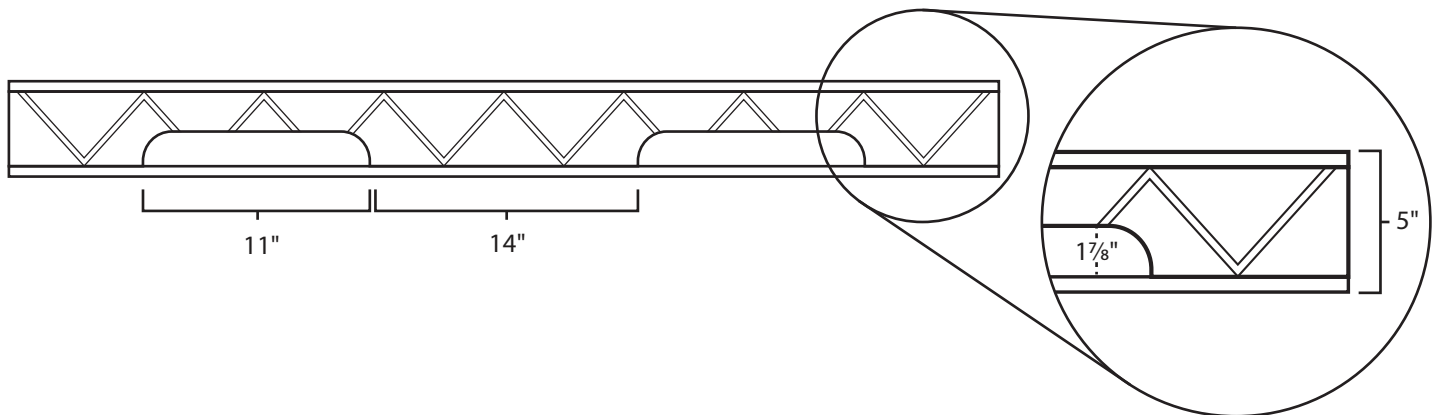

# Pallet Specification Sheet

Pallet ID: ppc-4048-3SF-RV

Top View:

Bottom View:

Side View:

## Components & Specifications:

Dimensions: 40" x 48" x 5"  
Weight: 65lbs  
Stackable

Dynamic Capacity: 2,500lbs  
Static Capacity: 15,000lbs  
#10-12X1-1/2 Screws

All parts made of recycled plastic  
All parts made in USA  
Pallet is fully recyclable

Tolerances +/- 3/8"