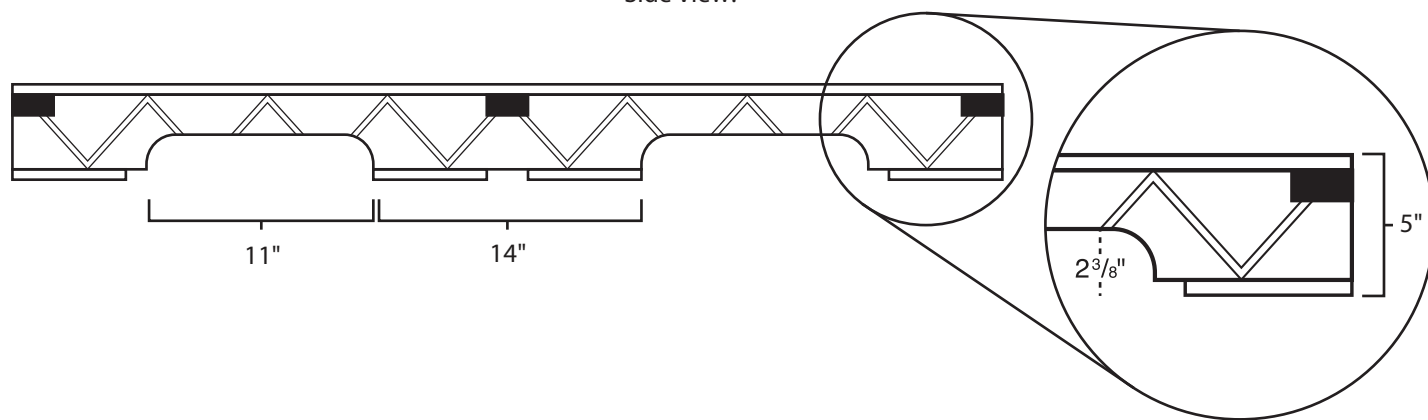

# Pallet Specification Sheet

Pallet ID: ppc4048-4B35F-3 XS-CS

Top View:

Bottom View:

Side View:

## Components & Specifications:

Dimensions: 40" x 48" x 5"  
Weight: 58lbs  
Stackable

Dynamic Capacity: 3,000lbs  
Static Capacity: 15,000lbs  
#10-12X1-1/2 Screws

All parts made of recycled plastic  
All parts made in USA  
Pallet is fully recyclable  
Tolerances +/- 3/8"