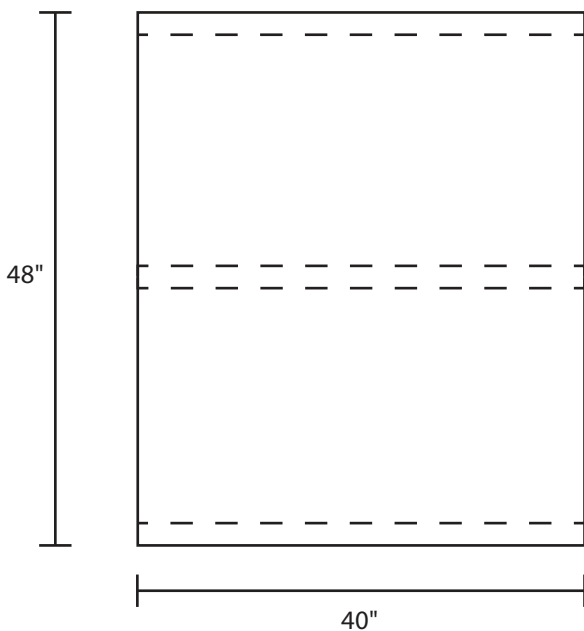

# Pallet Specification Sheet

Pallet ID: ppc4048-4B35F-3 XS-CS

Top View:

Bottom View:

Side View:

## Components & Specifications:

Dimensions: 40" x 48" x 5"  
Weight: 58lbs  
Stackable

Dynamic Capacity: 3,000lbs  
Static Capacity: 15,000lbs  
#10-12X1-1/2 Screws

All parts made of recycled plastic  
All parts made in USA  
Pallet is fully recyclable  
Tolerances +/- 3/8"