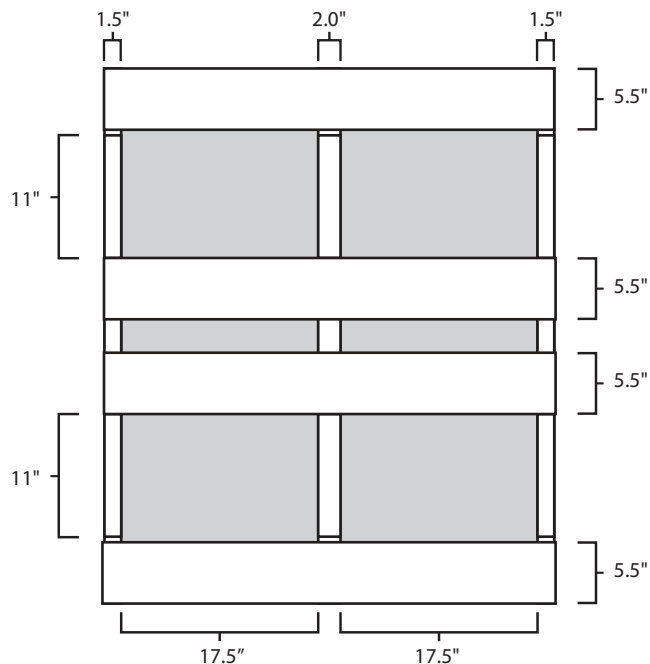

# Pallet Specification Sheet

Pallet ID: ppc4048-4B35F-3 XS-CS

Top View:

Bottom View:

Side View:

## Components & Specifications:

Dimensions: 40" x 48" x 5"  
Weight: 58lbs  
Stackable

Dynamic Capacity: 3,000lbs  
Static Capacity: 15,000lbs  
#10-12X1-1/2 Screws

All parts made of recycled plastic  
All parts made in USA  
Pallet is fully recyclable  
Tolerances +/- 3/8"