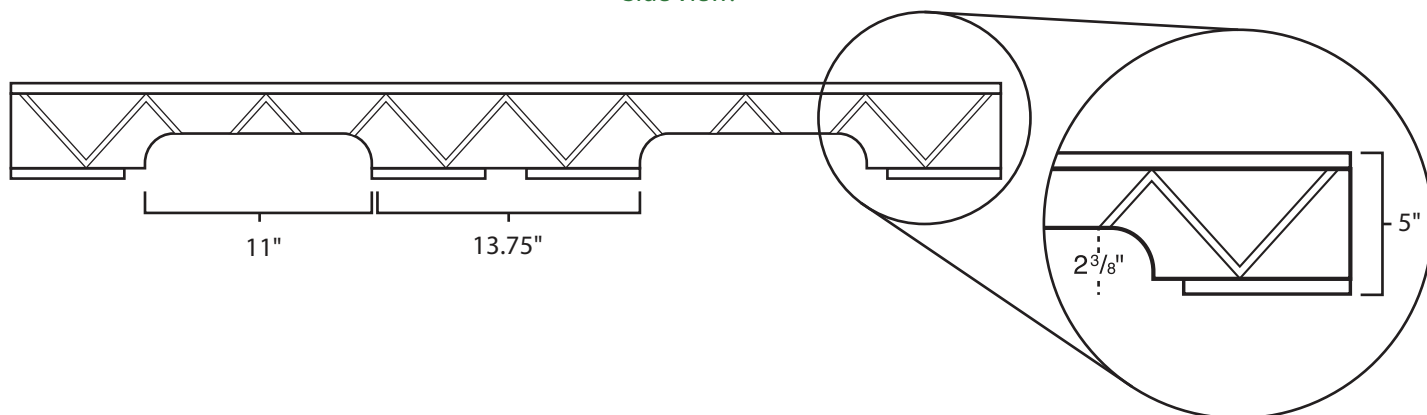

Pallet Specification Sheet

Pallet ID: ppc4048-4B35F-SC

Top View:

Bottom View:

Side View:

Components & Specifications:

Dimensions: 40" x 48" x 5"
Weight: 47.5lbs
Stackable

Dynamic Capacity: 2,000lbs
Static Capacity: 15,000lbs
#10-12X1-1/2 Screws

All parts made of recycled plastic
All parts made in USA
Pallet is fully recyclable

Tolerances +/- 3/8"