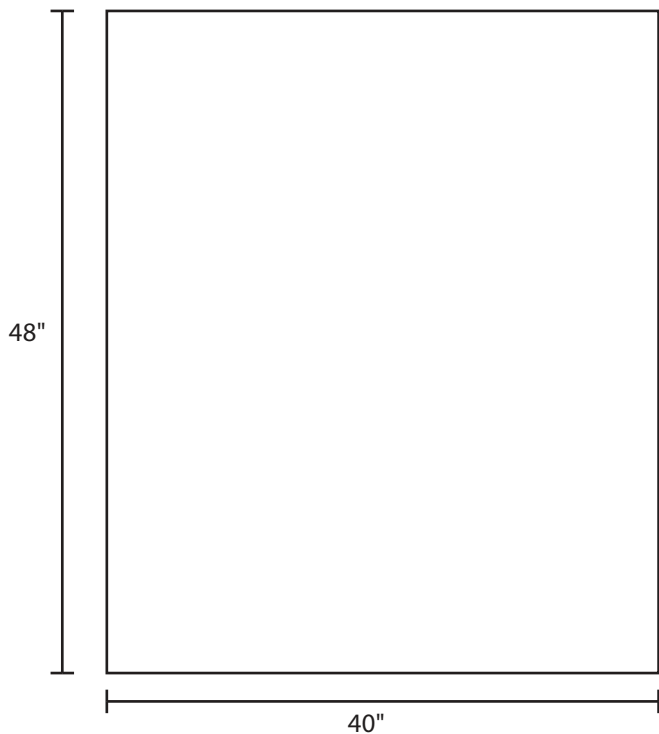

Pallet Specification Sheet

Pallet ID: ppc4048-4B35F-SC

Top View:

Bottom View:

Side View:

Components & Specifications:

Dimensions: 40" x 48" x 5"
Weight: 47.5lbs
Stackable

Dynamic Capacity: 2,000lbs
Static Capacity: 15,000lbs
#10-12X1-1/2 Screws

All parts made of recycled plastic
All parts made in USA
Pallet is fully recyclable

Tolerances +/- 3/8"