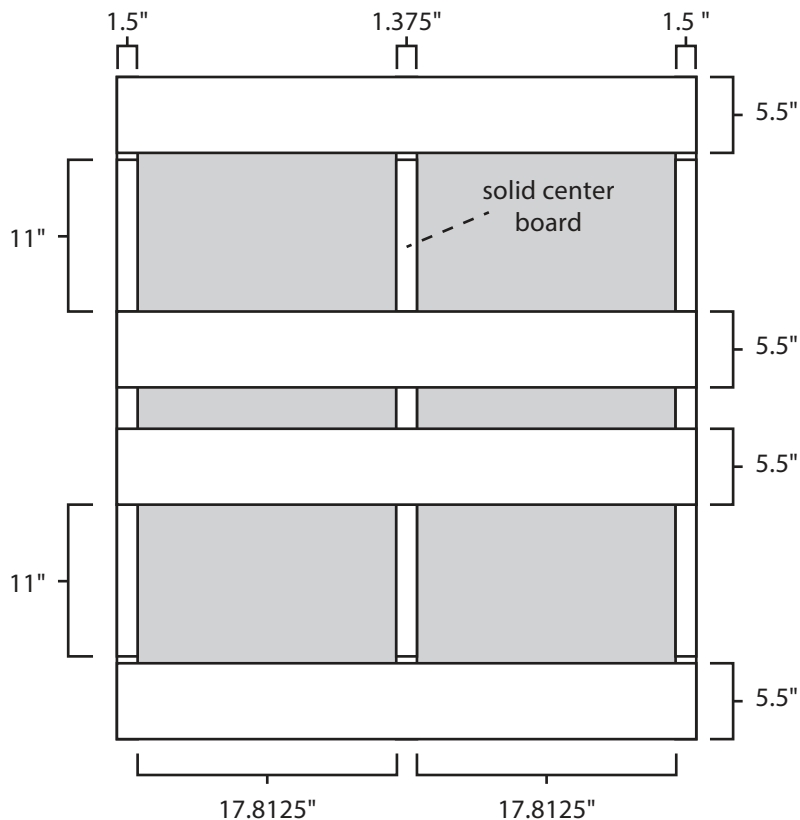

Pallet Specification Sheet

Pallet ID: ppc4048-4B35F-SC

Top View:

Bottom View:

Side View:

Components & Specifications:

Dimensions: 40" x 48" x 5"
Weight: 47.5lbs
Stackable

Dynamic Capacity: 2,000lbs
Static Capacity: 15,000lbs
#10-12X1-1/2 Screws

All parts made of recycled plastic
All parts made in USA
Pallet is fully recyclable

Tolerances +/- 3/8"