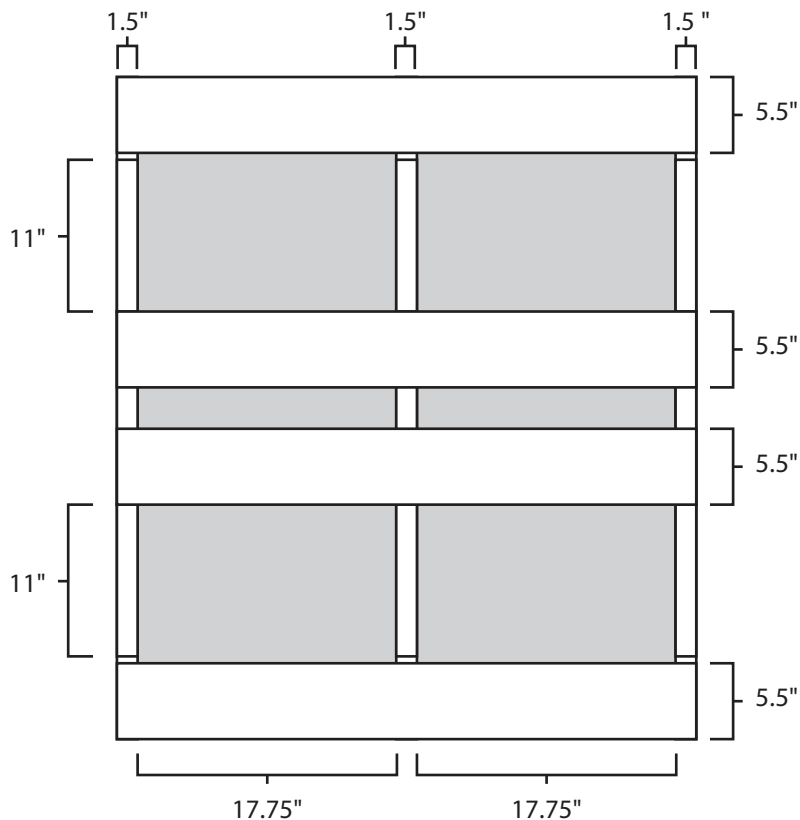

Pallet Specification Sheet

Pallet ID: ppc4048-4B35F

Top View:

Bottom View:

Side View:

Components & Specifications:

Dimensions: 40" x 48" x 5"
Weight: 48 lbs
Stackable

Dynamic Capacity: 2,000lbs
Static Capacity: 15,000lbs
#10-12X1-1/2 Screws

All parts made of recycled plastic
All parts made in USA
Pallet is fully recyclable

Tolerances +/- 3/8"