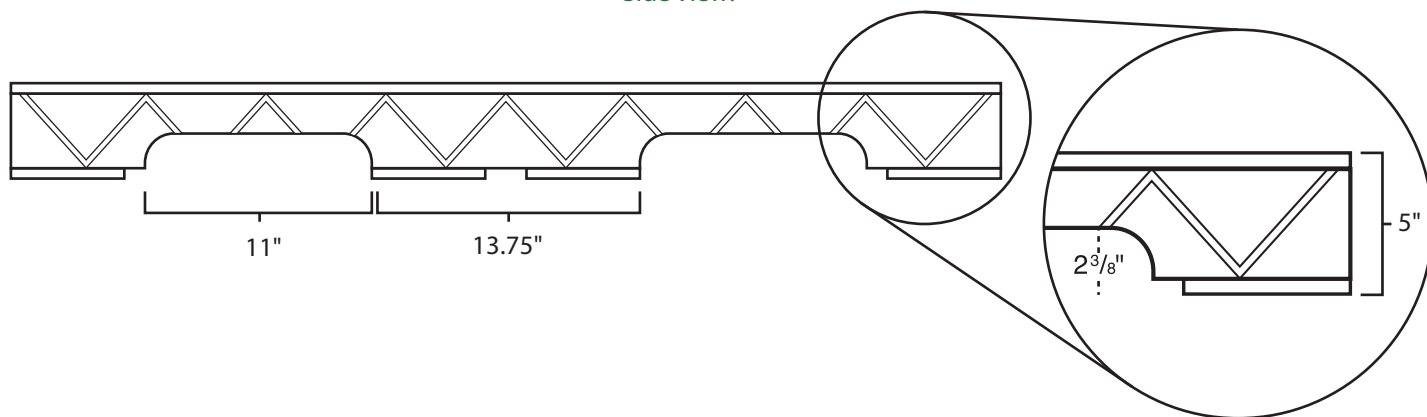

Pallet Specification Sheet

Pallet ID: ppc4048-4B35F

Top View:

Bottom View:

Side View:

Components & Specifications:

Dimensions: 40" x 48" x 5"
Weight: 48 lbs
Stackable

Dynamic Capacity: 2,000lbs
Static Capacity: 15,000lbs
#10-12X1-1/2 Screws

All parts made of recycled plastic
All parts made in USA
Pallet is fully recyclable

Tolerances +/- 3/8"