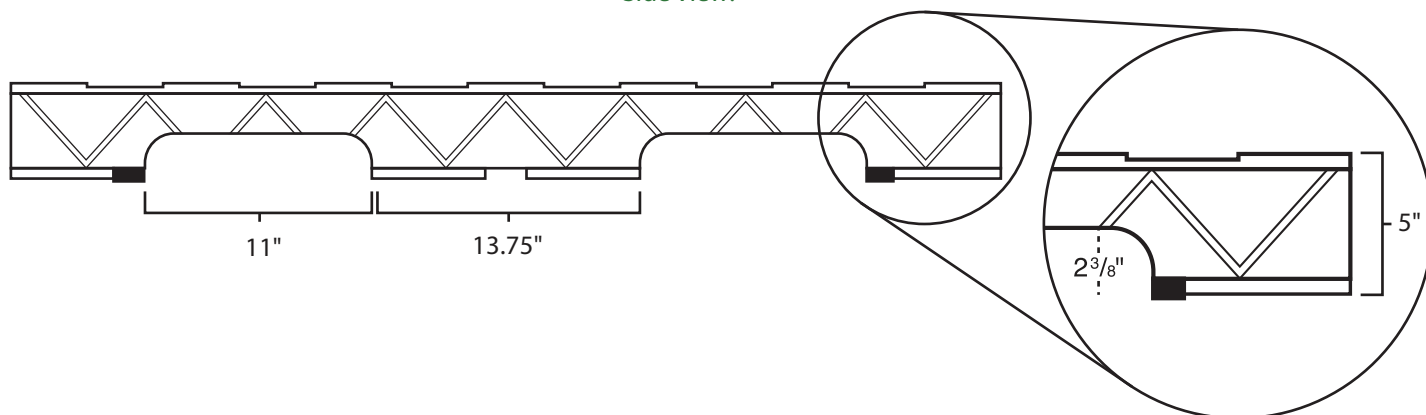

# Pallet Specification Sheet

Pallet ID: ppc4048-4B3SR-RP

Top View:

Bottom View:

Side View:

## Components & Specifications:

Dimensions: 40" x 48" x 5"  
Weight: 48  
Stackable

Dynamic Capacity: 2,000lbs  
Static Capacity: 15,000lbs  
#10-12X1-1/2 Screws

All parts made of recycled plastic  
All parts made in USA  
Pallet is fully recyclable  
Tolerances +/- 3/8"