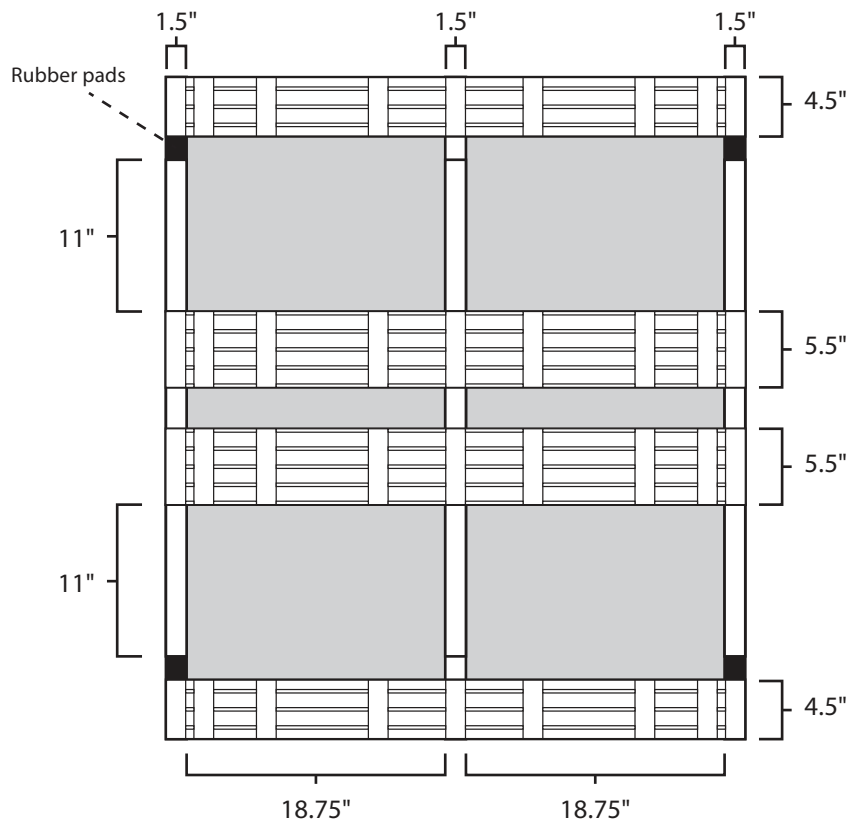

# Pallet Specification Sheet

Pallet ID: ppc4048-4B3SR-RP

Top View:

Bottom View:

Side View:

## Components & Specifications:

Dimensions: 40" x 48" x 5"  
Weight: 48  
Stackable

Dynamic Capacity: 2,000lbs  
Static Capacity: 15,000lbs  
#10-12X1-1/2 Screws

All parts made of recycled plastic  
All parts made in USA  
Pallet is fully recyclable  
Tolerances +/- 3/8"