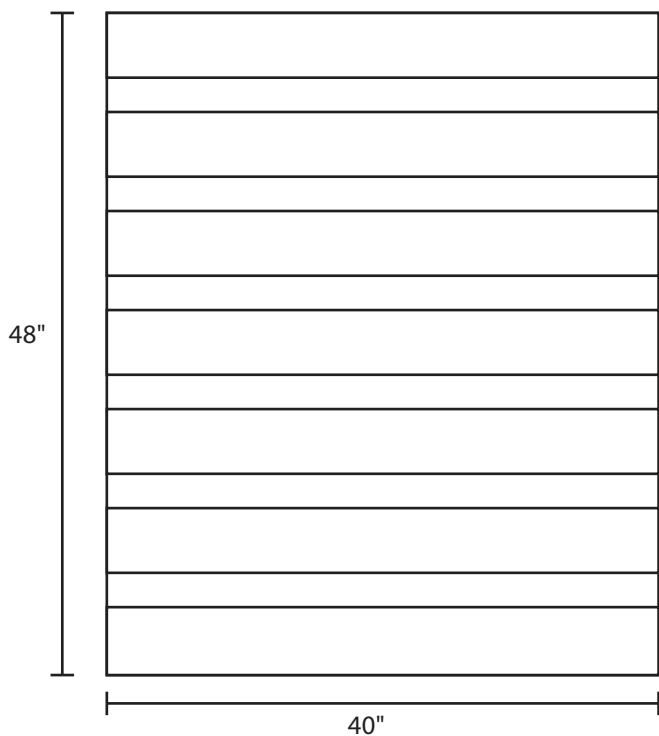

# Pallet Specification Sheet

Pallet ID: ppc4048-4B3SR-RP

Top View:

Bottom View:

Side View:

## Components & Specifications:

Dimensions: 40" x 48" x 5"  
Weight: 48  
Stackable

Dynamic Capacity: 2,000lbs  
Static Capacity: 15,000lbs  
#10-12X1-1/2 Screws

All parts made of recycled plastic  
All parts made in USA  
Pallet is fully recyclable  
Tolerances +/- 3/8"