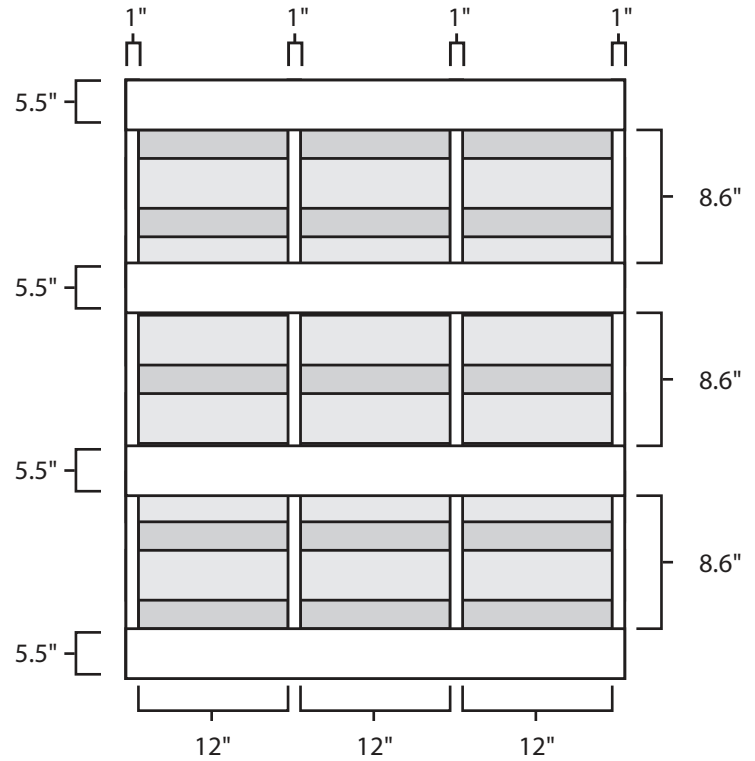

Pallet Specification Sheet

Pallet ID: ppc4048-4B4SB-SS

Top View:

Bottom View:

Side View:

Components & Specifications:

Dimensions: 48" x 40" x 5.5"

Weight: 60lbs

Stackable

Dynamic Capacity: 2,000lbs

Static Capacity: 15,000lbs

#10-12X1-1/2 Screws

All parts made of recycled plastic

All parts made in USA

Pallet is fully recyclable

Tolerances +/- 3/8"