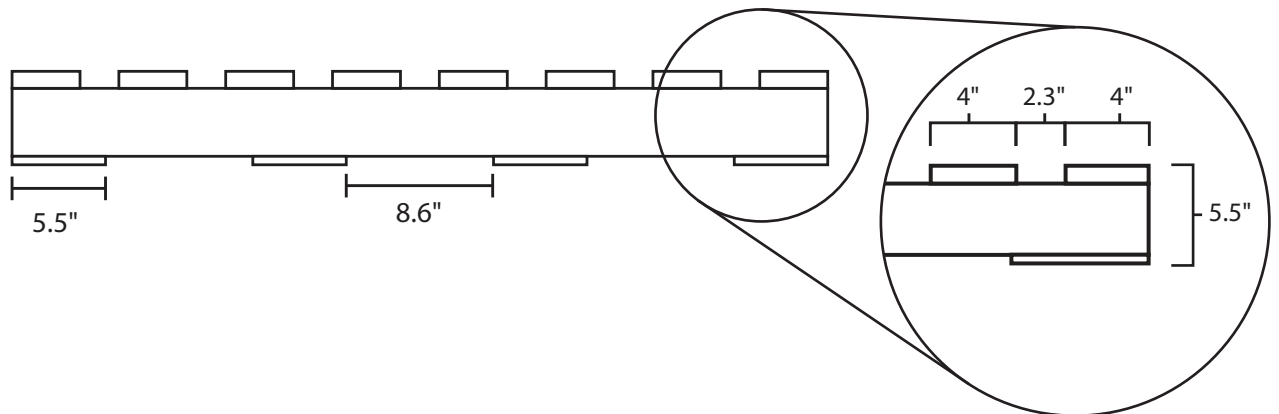

Pallet Specification Sheet

Pallet ID: ppc4048-4B4SB-SS

Top View:

Bottom View:

Side View:

Components & Specifications:

Dimensions: 48" x 40" x 5.5"

Weight: 60lbs

Stackable

Dynamic Capacity: 2,000lbs

Static Capacity: 15,000lbs

#10-12X1-1/2 Screws

All parts made of recycled plastic

All parts made in USA

Pallet is fully recyclable

Tolerances +/- 3/8"