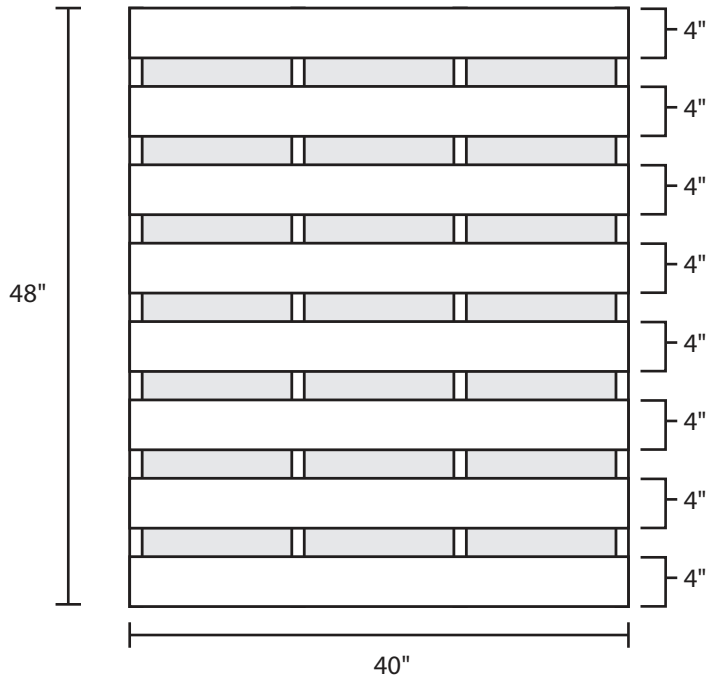

Pallet Specification Sheet

Pallet ID: ppc4048-4B4SB-SS

Top View:

Bottom View:

Side View:

Components & Specifications:

Dimensions: 48" x 40" x 5.5"

Weight: 60lbs

Stackable

Dynamic Capacity: 2,000lbs

Static Capacity: 15,000lbs

#10-12X1-1/2 Screws

All parts made of recycled plastic

All parts made in USA

Pallet is fully recyclable

Tolerances +/- 3/8"