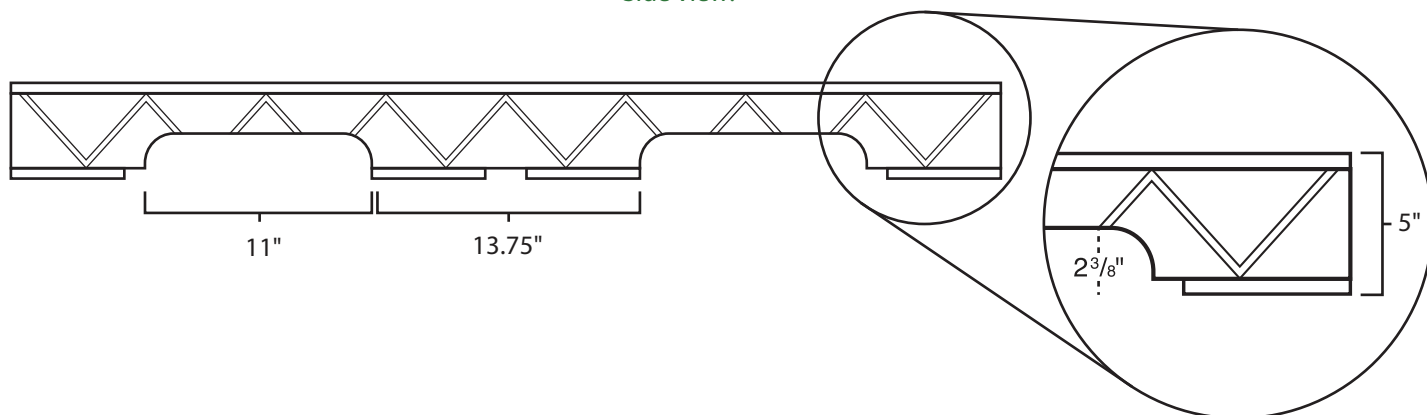

# Pallet Specification Sheet

Pallet ID: ppc-4048-4B4SF-CS

Top View:

Bottom View:

Side View:

## Components & Specifications:

Dimensions: 40" x 48" x 5"  
Weight: 53lbs  
Stackable

Dynamic Capacity: 2,000lbs  
Static Capacity: 15,000lbs  
#10-12X1-1/2 Screws

All parts made of recycled plastic  
All parts made in USA  
Pallet is fully recyclable

Tolerances +/- 3/8"