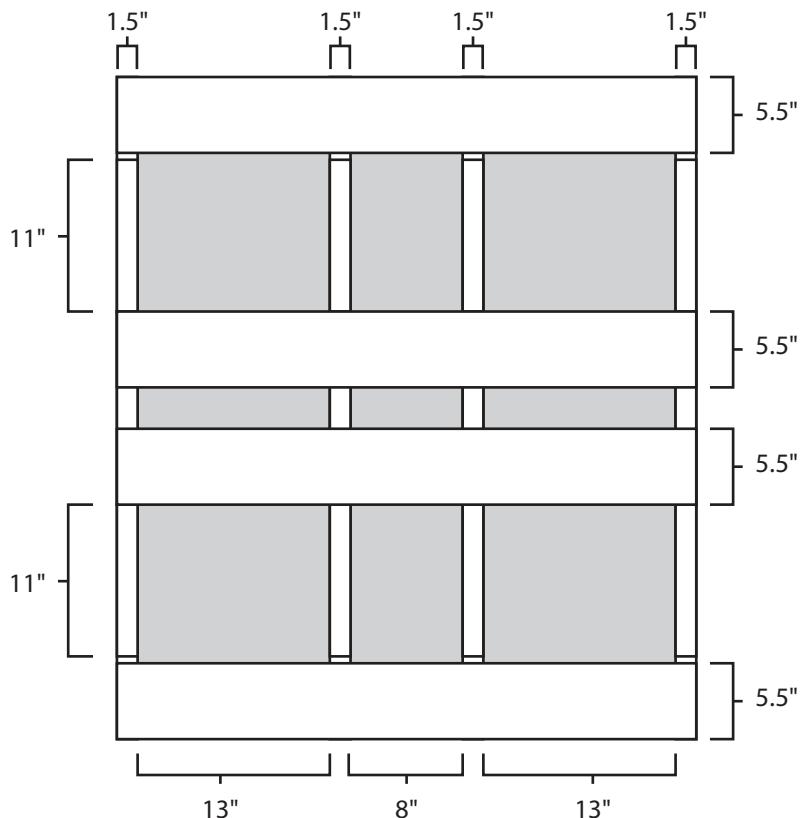

# Pallet Specification Sheet

Pallet ID: ppc-4048-4B4SF-CS

Top View:

Bottom View:

Side View:

## Components & Specifications:

Dimensions: 40" x 48" x 5"  
Weight: 53lbs  
Stackable

Dynamic Capacity: 2,000lbs  
Static Capacity: 15,000lbs  
#10-12X1-1/2 Screws

All parts made of recycled plastic  
All parts made in USA  
Pallet is fully recyclable

Tolerances +/- 3/8"