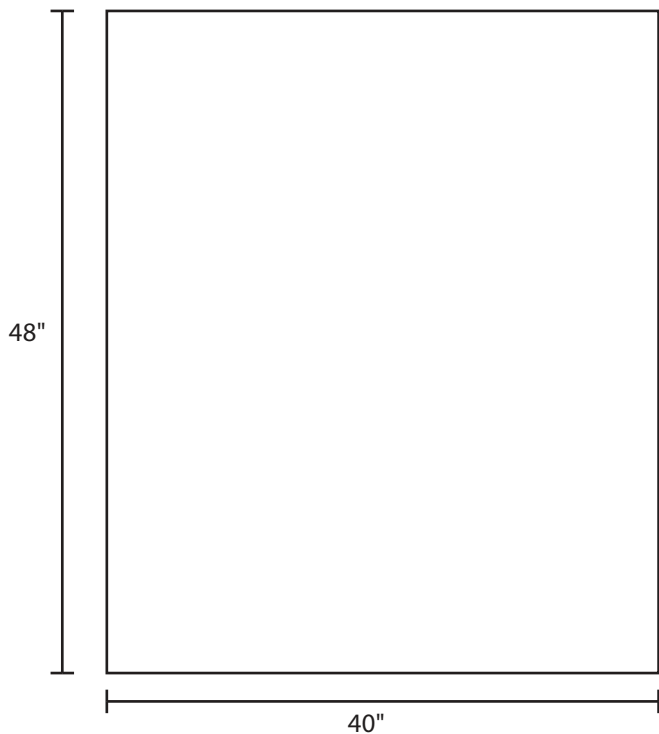

# Pallet Specification Sheet

Pallet ID: ppc-4048-4B4SF-CS

Top View:

Bottom View:

Side View:

## Components & Specifications:

Dimensions: 40" x 48" x 5"  
Weight: 53lbs  
Stackable

Dynamic Capacity: 2,000lbs  
Static Capacity: 15,000lbs  
#10-12X1-1/2 Screws

All parts made of recycled plastic  
All parts made in USA  
Pallet is fully recyclable

Tolerances +/- 3/8"