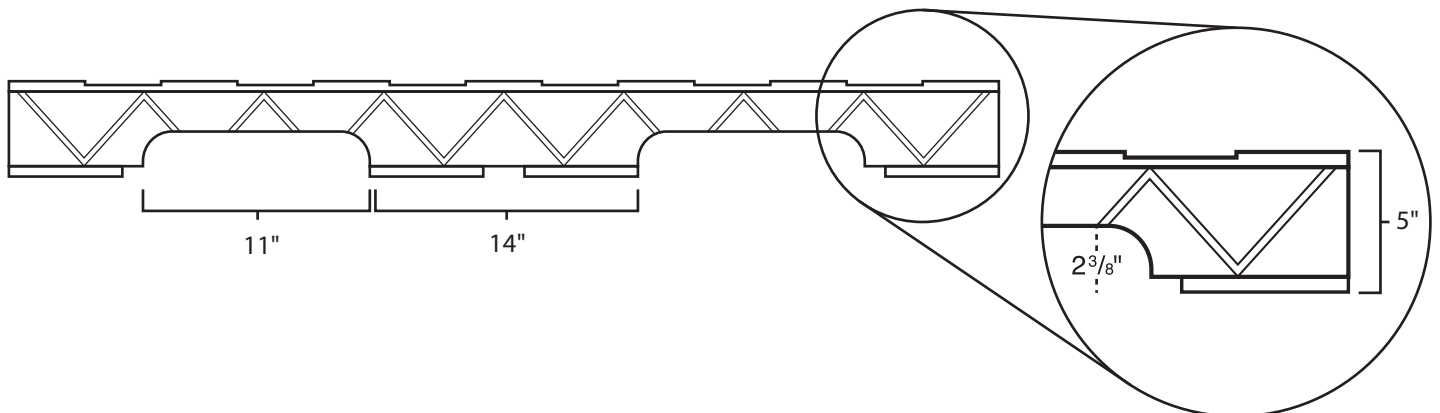

Pallet Specification Sheet

Pallet ID: ppc4048-4B45R-CS-RC

Top View:

Bottom View:

Side View:

Components & Specifications:

Dimensions: 40" x 48" x 5"

Weight: 53lbs

Stackable

Dynamic Capacity: 2,000lbs

Static Capacity: 15,000lbs

#10-12X1-1/2 Screws

All parts made of recycled plastic

All parts made in USA

Pallet is fully recyclable

Tolerances +/- 3/8"