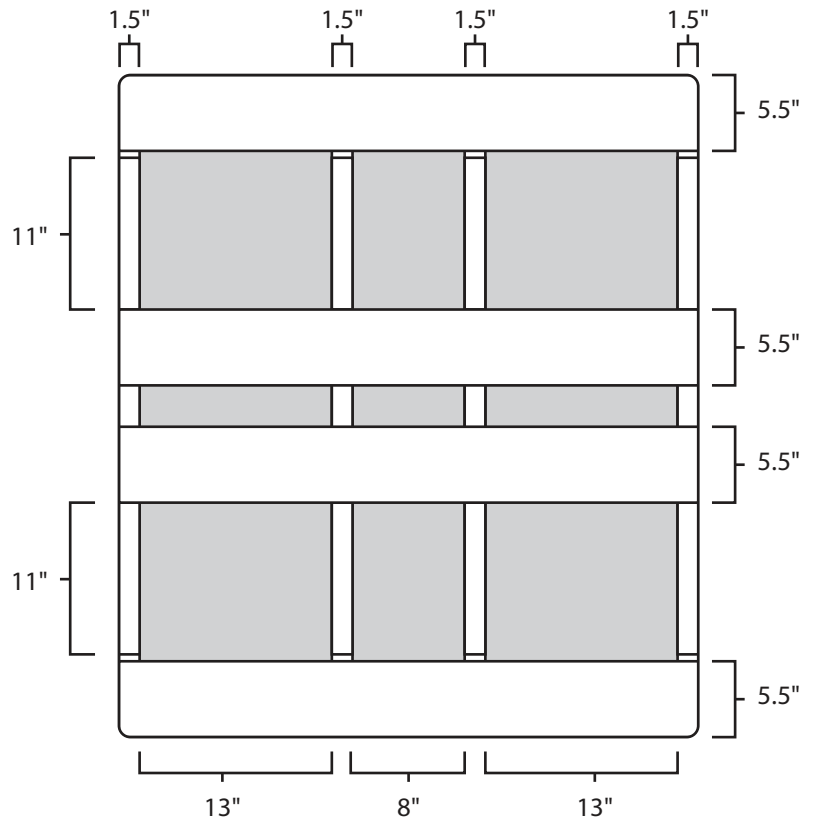

Pallet Specification Sheet

Pallet ID: ppc4048-4B45R-CS-RC

Top View:

Bottom View:

Side View:

Components & Specifications:

Dimensions: 40" x 48" x 5"

Weight: 53lbs

Stackable

Dynamic Capacity: 2,000lbs

Static Capacity: 15,000lbs

#10-12X1-1/2 Screws

All parts made of recycled plastic

All parts made in USA

Pallet is fully recyclable

Tolerances +/- 3/8"