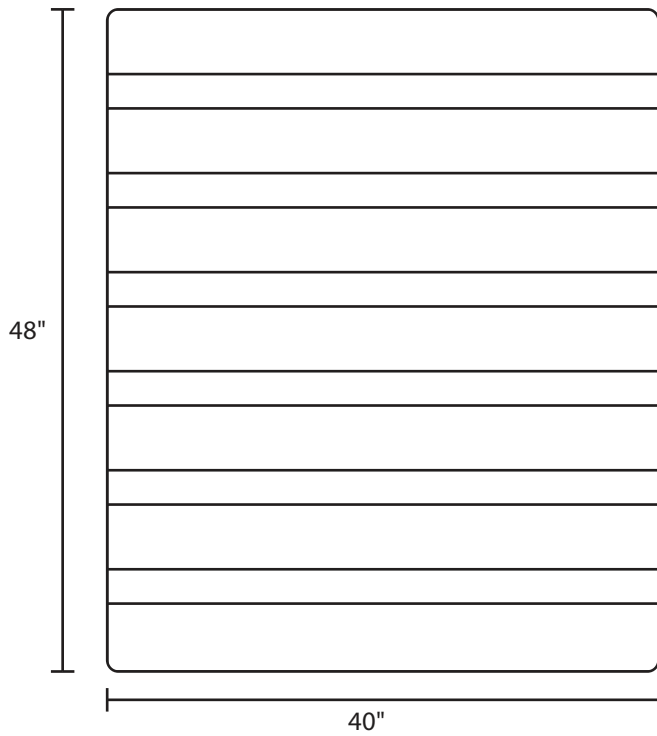

Pallet Specification Sheet

Pallet ID: ppc4048-4B45R-CS-RC

Top View:

Bottom View:

Side View:

Components & Specifications:

Dimensions: 40" x 48" x 5"

Weight: 53lbs

Stackable

Dynamic Capacity: 2,000lbs

Static Capacity: 15,000lbs

#10-12X1-1/2 Screws

All parts made of recycled plastic

All parts made in USA

Pallet is fully recyclable

Tolerances +/- 3/8"