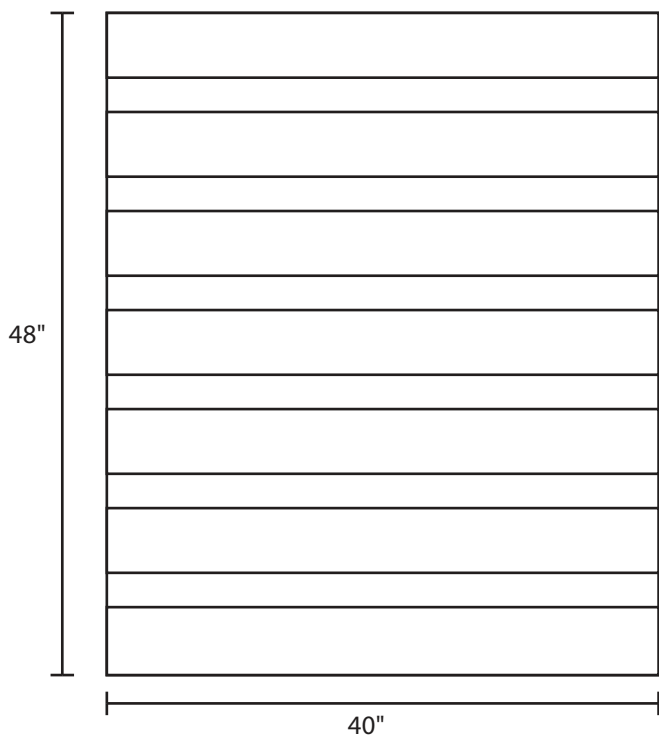

Pallet Specification Sheet

Pallet ID: ppc4048-4B4SR-CS-RP (2)

Top View:

Bottom View:

Side View:

Components & Specifications:

Dimensions: 40" x 48" x 5"
Weight: 48lbs
Stackable

Dynamic Capacity: 2,000lbs
Static Capacity: 15,000lbs
#10-12X1-1/2 Screws

All parts made of recycled plastic
All parts made in USA
Pallet is fully recyclable

Tolerances +/- 3/8"