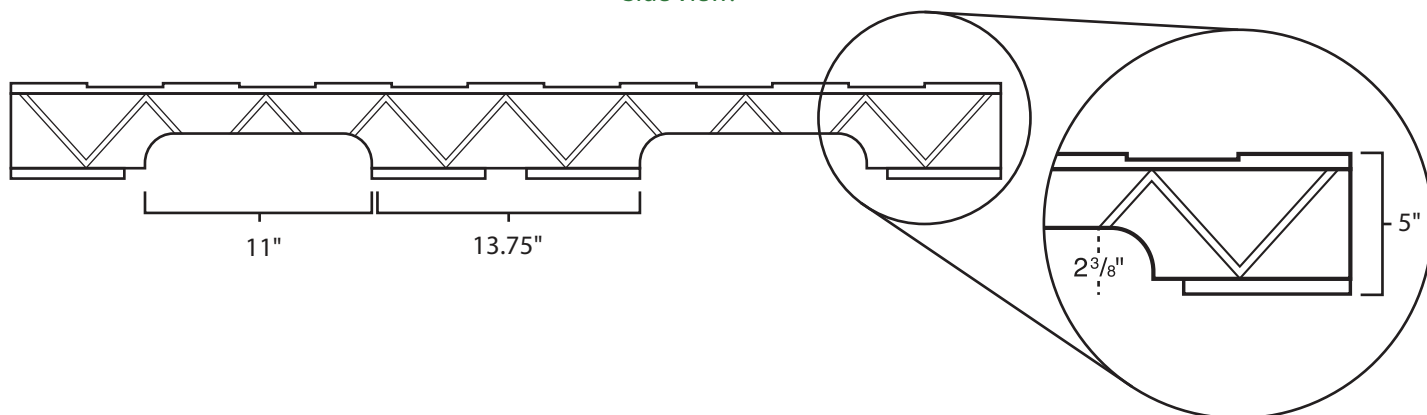

Pallet Specification Sheet

Pallet ID: ppc4048-4B4SR-CS-RP (2)

Top View:

Bottom View:

Side View:

Components & Specifications:

Dimensions: 40" x 48" x 5"
Weight: 48lbs
Stackable

Dynamic Capacity: 2,000lbs
Static Capacity: 15,000lbs
#10-12X1-1/2 Screws

All parts made of recycled plastic
All parts made in USA
Pallet is fully recyclable

Tolerances +/- 3/8"