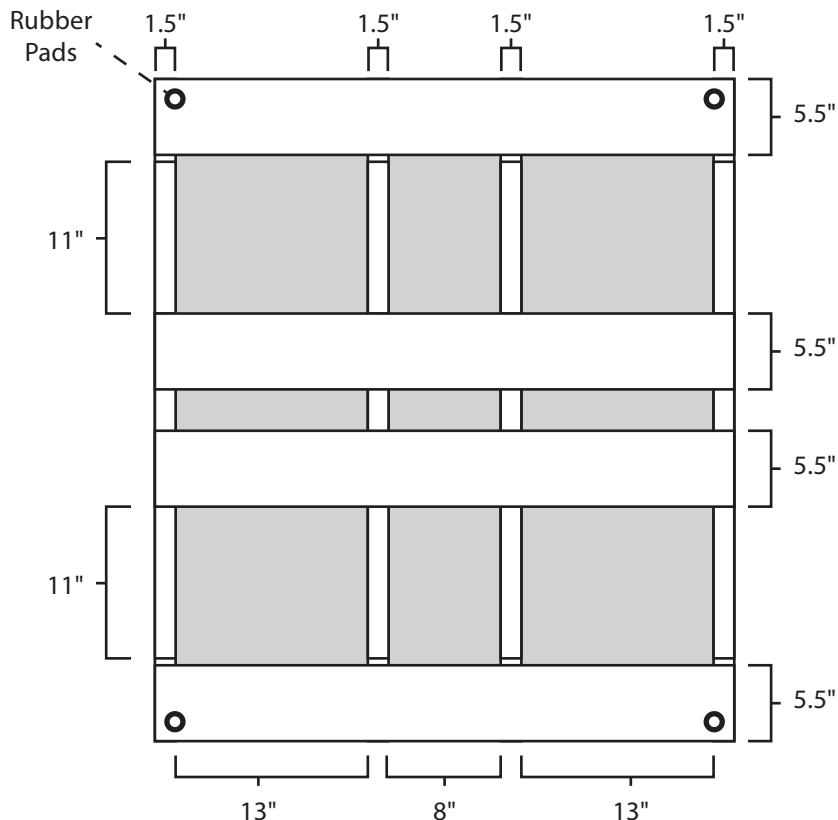

Pallet Specification Sheet

Pallet ID: ppc4048-4B4SR-CS-RP (2)

Top View:

Bottom View:

Side View:

Components & Specifications:

Dimensions: 40" x 48" x 5"
Weight: 48lbs
Stackable

Dynamic Capacity: 2,000lbs
Static Capacity: 15,000lbs
#10-12X1-1/2 Screws

All parts made of recycled plastic
All parts made in USA
Pallet is fully recyclable

Tolerances +/- 3/8"