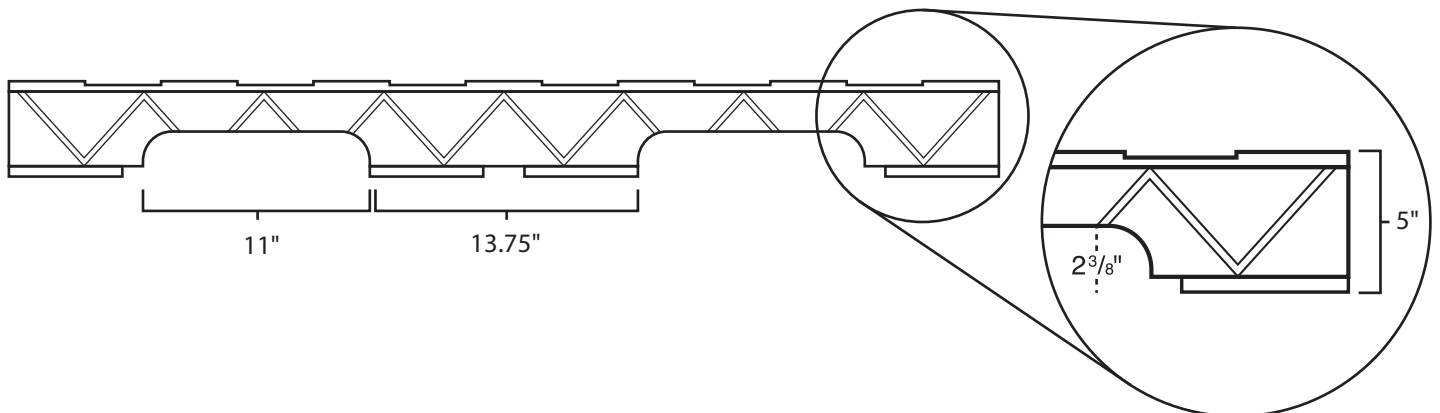

Pallet Specification Sheet

Pallet ID: ppc4048-4B45R-CS

Top View:

Bottom View:

Side View:

Components & Specifications:

Dimensions: 40" x 48" x 5"

Weight: 53lbs

Stackable

Dynamic Capacity: 2,000lbs

Static Capacity: 15,000lbs

#10-12X1-1/2 Screws

All parts made of recycled plastic

All parts made in USA

Pallet is fully recyclable

Tolerances +/- 3/8"