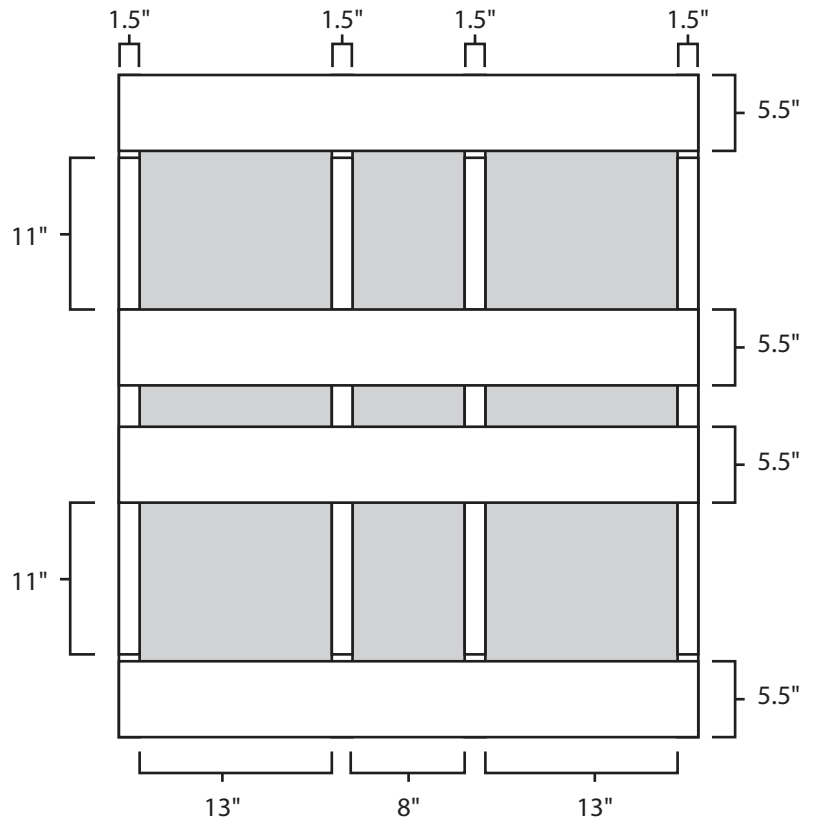

Pallet Specification Sheet

Pallet ID: ppc4048-4B45R-CS

Top View:

Bottom View:

Side View:

Components & Specifications:

Dimensions: 40" x 48" x 5"

Weight: 53lbs

Stackable

Dynamic Capacity: 2,000lbs

Static Capacity: 15,000lbs

#10-12X1-1/2 Screws

All parts made of recycled plastic

All parts made in USA

Pallet is fully recyclable

Tolerances +/- 3/8"