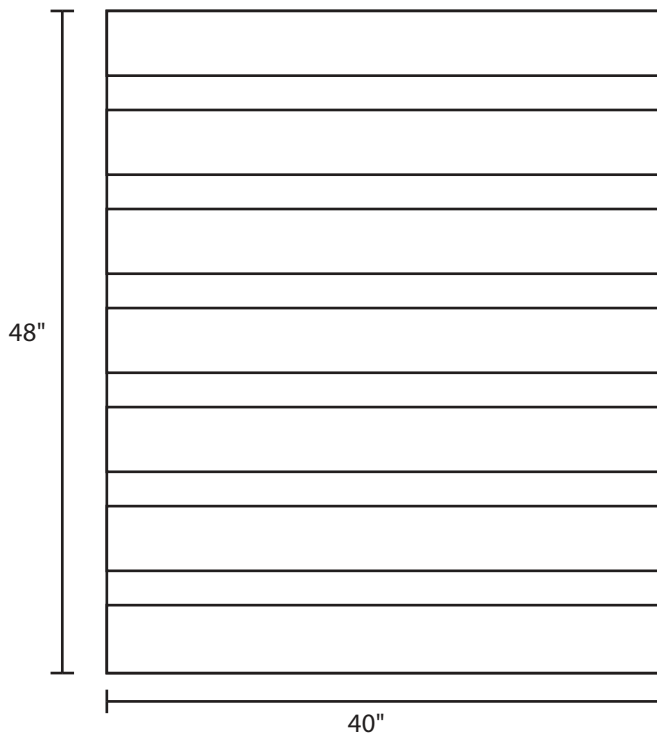

Pallet Specification Sheet

Pallet ID: ppc4048-4B45R-CS

Top View:

Bottom View:

Side View:

Components & Specifications:

Dimensions: 40" x 48" x 5"

Weight: 53lbs

Stackable

Dynamic Capacity: 2,000lbs

Static Capacity: 15,000lbs

#10-12X1-1/2 Screws

All parts made of recycled plastic

All parts made in USA

Pallet is fully recyclable

Tolerances +/- 3/8"