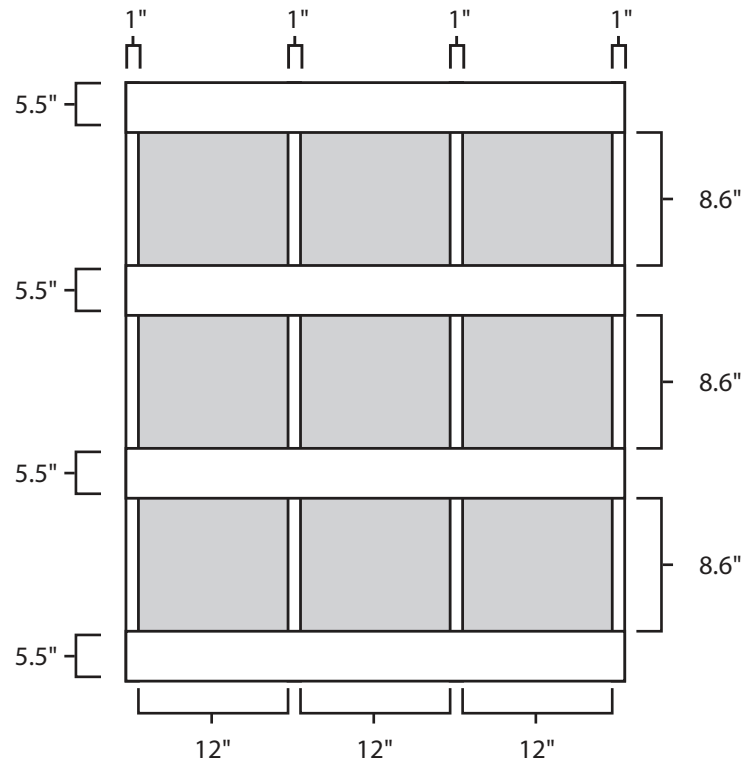

Pallet Specification Sheet

Pallet ID: ppc4048-4B45R-SS

Top View:

Bottom View:

Side View:

Components & Specifications:

Dimensions: 48" x 40" x 5"
Weight: 50lbs
Stackable

Dynamic Capacity: 2,000lbs
Static Capacity: 15,000lbs
#10-12X1-1/2 Screws

All parts made of recycled plastic
All parts made in USA
Pallet is fully recyclable

Tolerances +/- 3/8"