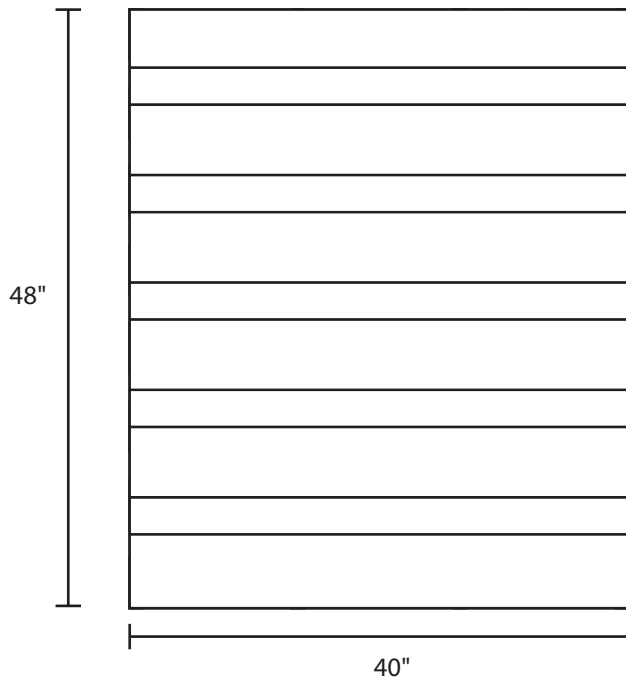

Pallet Specification Sheet

Pallet ID: ppc4048-4B45R-SS

Top View:

Bottom View:

Side View:

Components & Specifications:

Dimensions: 48" x 40" x 5"
Weight: 50lbs
Stackable

Dynamic Capacity: 2,000lbs
Static Capacity: 15,000lbs
#10-12X1-1/2 Screws

All parts made of recycled plastic
All parts made in USA
Pallet is fully recyclable

Tolerances +/- 3/8"