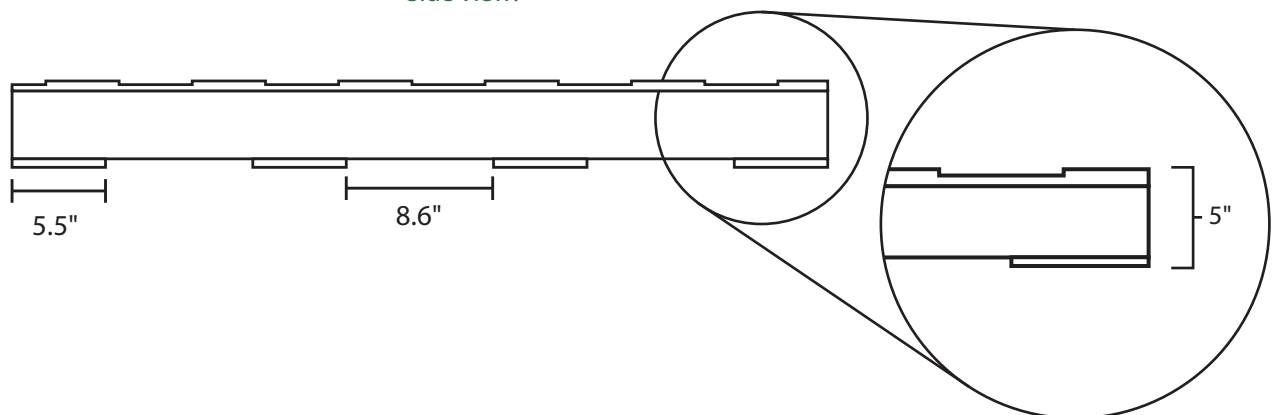

Pallet Specification Sheet

Pallet ID: ppc4048-4B45R-SS

Top View:

Bottom View:

Side View:

Components & Specifications:

Dimensions: 48" x 40" x 5"
Weight: 50lbs
Stackable

Dynamic Capacity: 2,000lbs
Static Capacity: 15,000lbs
#10-12X1-1/2 Screws

All parts made of recycled plastic
All parts made in USA
Pallet is fully recyclable

Tolerances +/- 3/8"