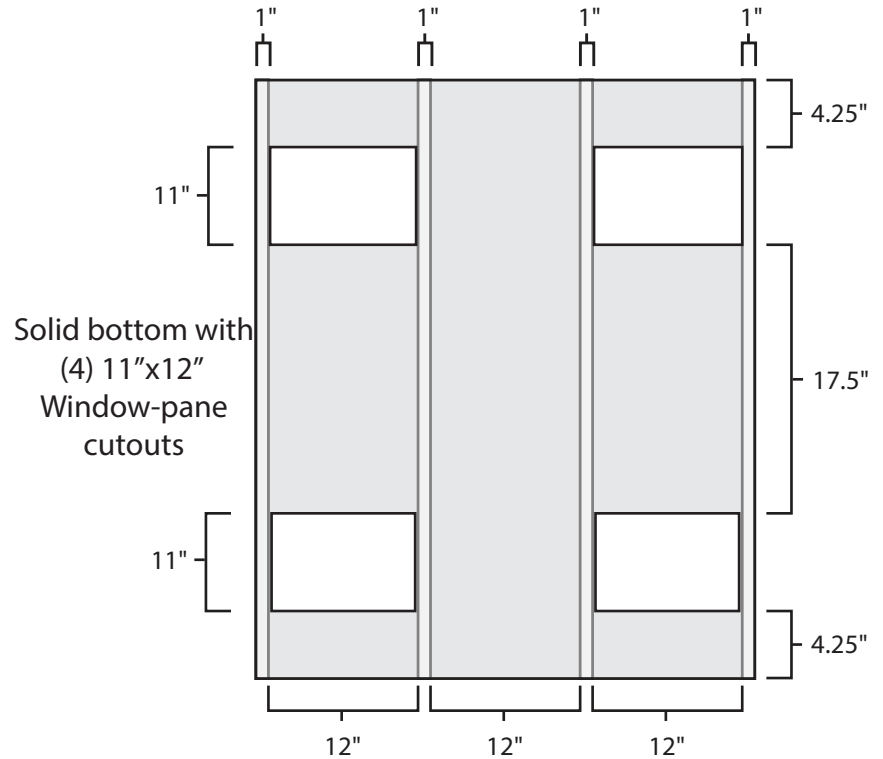

Pallet Specification Sheet

Pallet ID: ppc-4048-4SF-2XS-SS-CB-L

Top View:

Bottom View:

Lip Thickness:

.5"

Side View:

Lip Height: 3.5"
Extends 1.5"
above deck

Components & Specifications:

Dimensions: 48" x 40" x 6.5"

Weight: 70lbs

Stackable

Dynamic Capacity: 2,000lbs

Static Capacity: 15,000lbs

#10-12X1-1/2 Screws

All parts made of recycled plastic