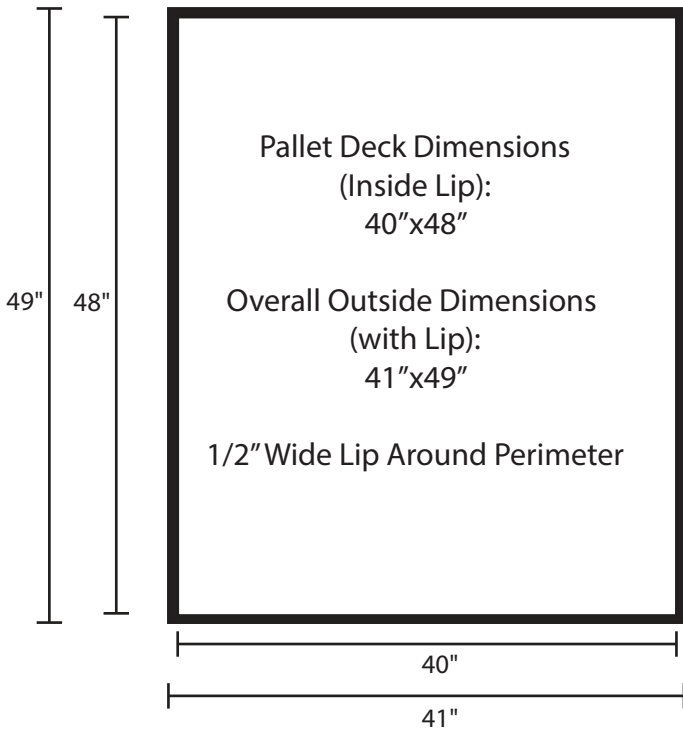

Pallet Specification Sheet

Pallet ID: ppc-4048-4SF-2XS-SS-CB-L

Top View:

Bottom View:

Lip Thickness:

.5"

Side View:

Lip Height: 3.5"
Extends 1.5"
above deck

Components & Specifications:

Dimensions: 48" x 40" x 6.5"

Weight: 70lbs

Stackable

Dynamic Capacity: 2,000lbs

Static Capacity: 15,000lbs

#10-12X1-1/2 Screws

All parts made of recycled plastic