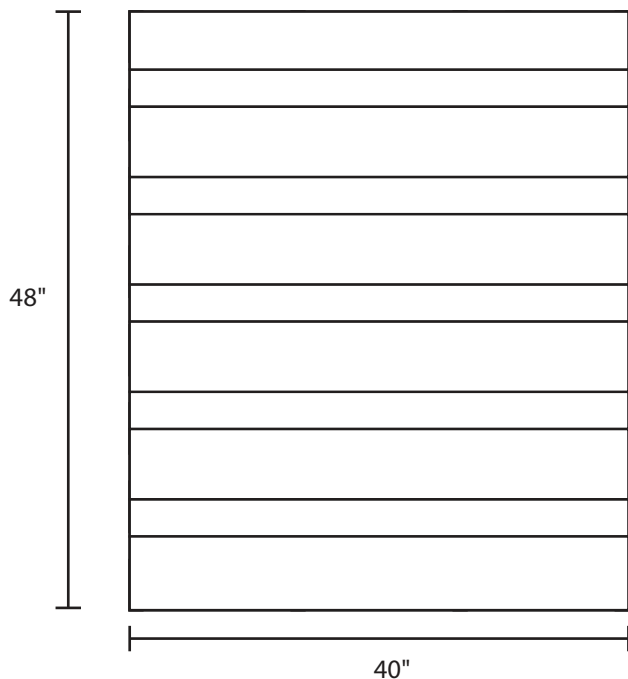

Pallet Specification Sheet

Pallet ID: ppc4048-4SR-SS-RV

Top View:

Bottom View:

Side View:

Components & Specifications:

Dimensions: 48" x 40" x 5"
Weight: 68.5lbs
Stackable

Dynamic Capacity: 2,000lbs
Static Capacity: 15,000lbs
#10-12X1-1/2 Screws

All parts made of recycled plastic
All parts made in USA
Pallet is fully recyclable

Tolerances +/- 3/8"