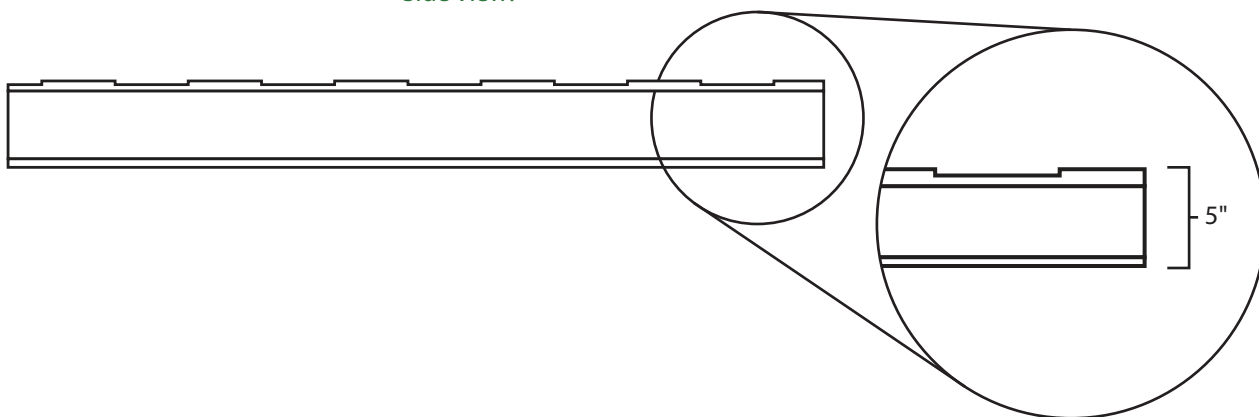

Pallet Specification Sheet

Pallet ID: ppc4048-4SR-SS-RV

Top View:

Bottom View:

Side View:

Components & Specifications:

Dimensions: 48" x 40" x 5"
Weight: 68.5lbs
Stackable

Dynamic Capacity: 2,000lbs
Static Capacity: 15,000lbs
#10-12X1-1/2 Screws

All parts made of recycled plastic
All parts made in USA
Pallet is fully recyclable

Tolerances +/- 3/8"