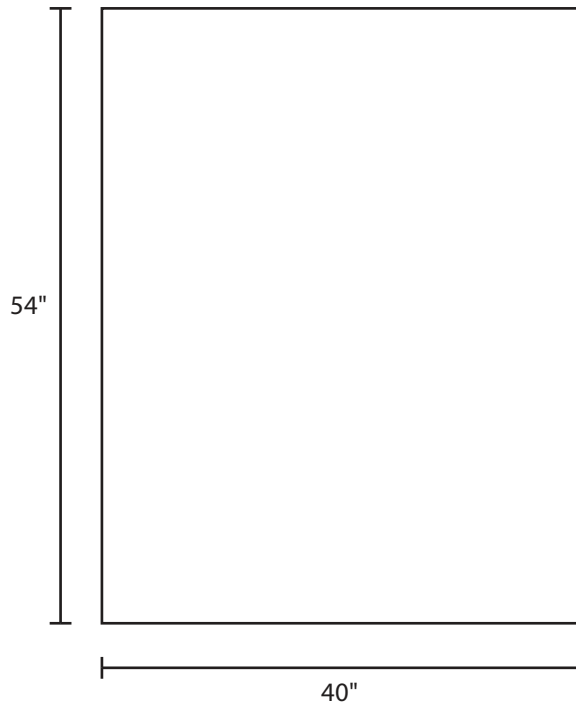

Pallet Specification Sheet

Pallet ID: ppc-4054-4B4SF-CD

Top View:

Bottom View:

Side View:

Components & Specifications:

Dimensions: 40" x 54" x 5.5"
Weight: 83lbs
Stackable

Dynamic Capacity: 3,500lbs
Static Capacity: 15,000lbs
#10-12X1-1/2 Screws

All parts made of recycled plastic
All parts made in USA
Pallet is fully recyclable

Tolerances +/- 3/8"