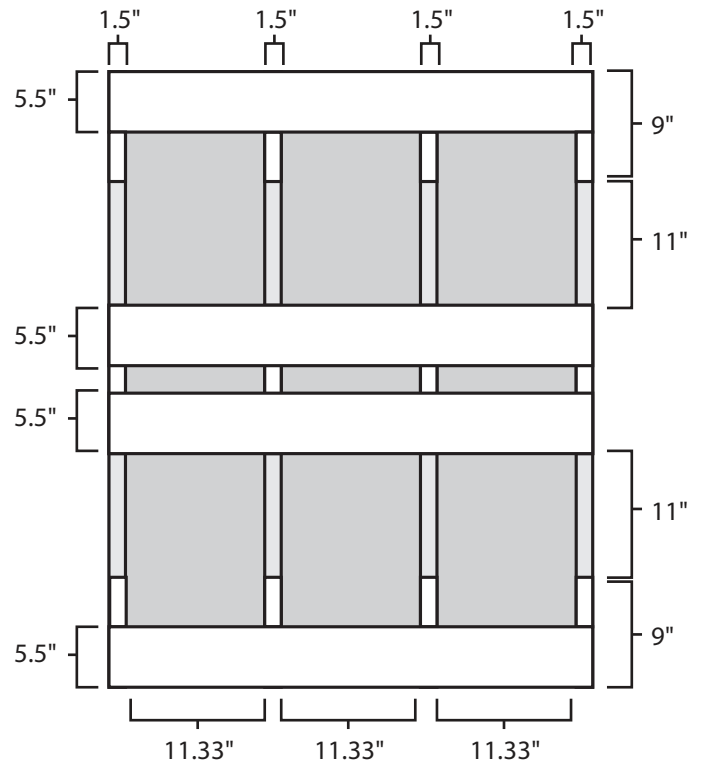

Pallet Specification Sheet

Pallet ID: ppc-4054-4B4SF-CD

Top View:

Bottom View:

Side View:

Components & Specifications:

Dimensions: 40" x 54" x 5.5"
Weight: 83lbs
Stackable

Dynamic Capacity: 3,500lbs
Static Capacity: 15,000lbs
#10-12X1-1/2 Screws

All parts made of recycled plastic
All parts made in USA
Pallet is fully recyclable

Tolerances +/- 3/8"