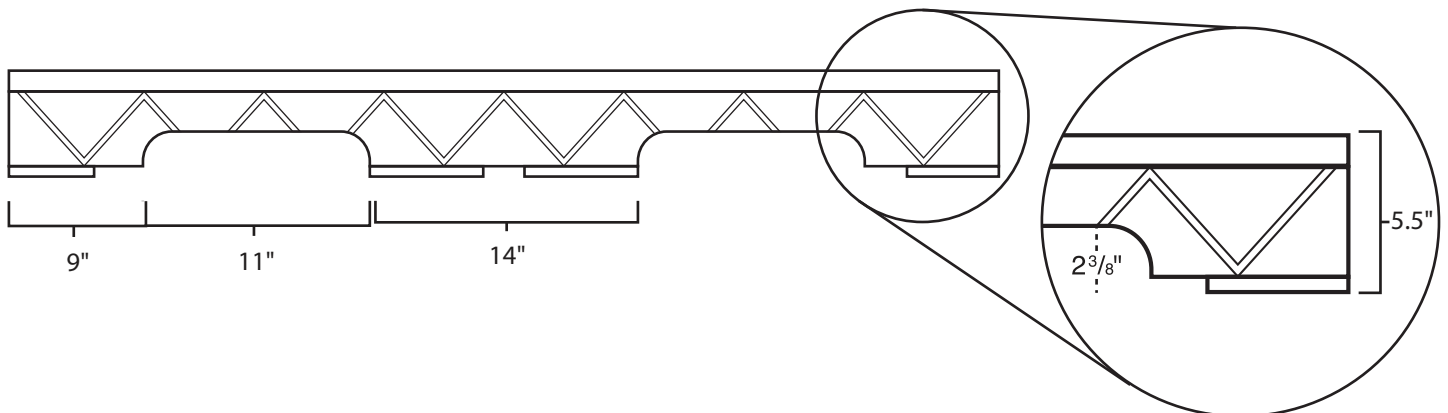

Pallet Specification Sheet

Pallet ID: ppc-4054-4B4SF-CD

Top View:

Bottom View:

Side View:

Components & Specifications:

Dimensions: 40" x 54" x 5.5"
Weight: 83lbs
Stackable

Dynamic Capacity: 3,500lbs
Static Capacity: 15,000lbs
#10-12X1-1/2 Screws

All parts made of recycled plastic
All parts made in USA
Pallet is fully recyclable

Tolerances +/- 3/8"