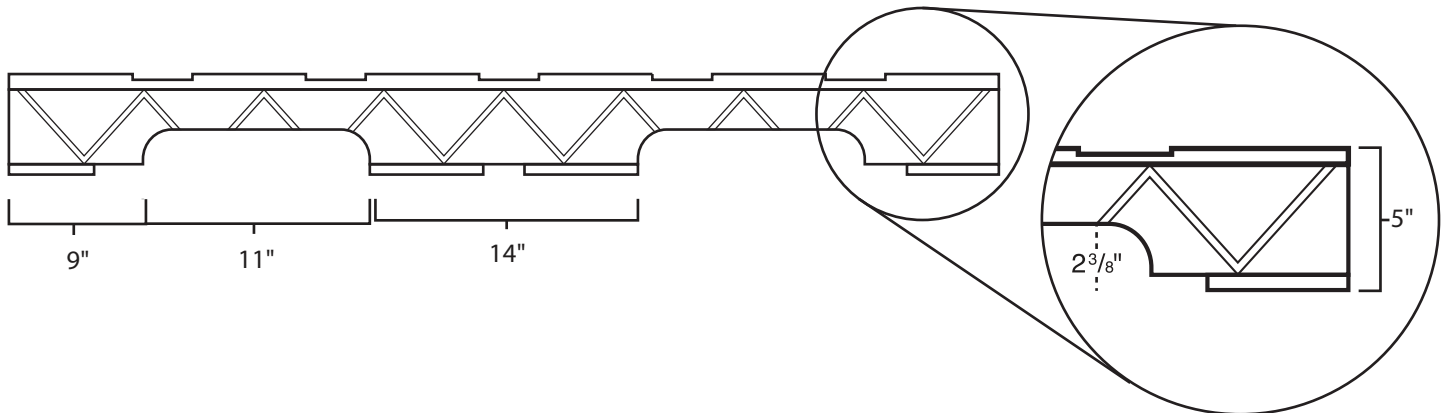

Pallet Specification Sheet

Pallet ID: ppc-4054-4B4SR

Top View:

Bottom View:

Side View:

Components & Specifications:

Dimensions: 40" x 54" x 5"

Weight: 65 lbs

Stackable

Dynamic Capacity: 3,500lbs

Static Capacity: 15,000lbs

#10-12X1-1/2 Screws

All parts made of recycled plastic

All parts made in USA

Pallet is fully recyclable

Tolerances +/- 3/8"