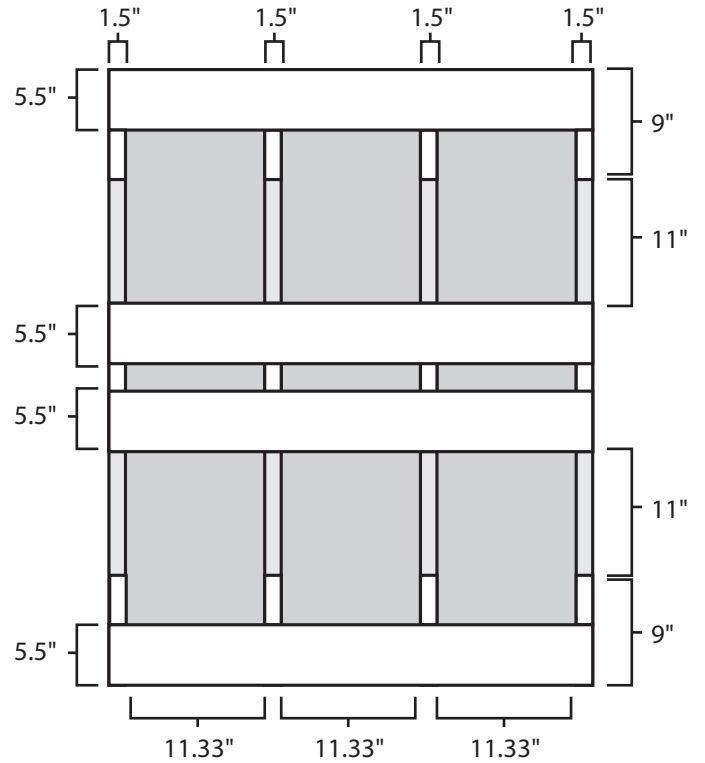

Pallet Specification Sheet

Pallet ID: ppc-4054-4B4SR

Top View:

Bottom View:

Side View:

Components & Specifications:

Dimensions: 40" x 54" x 5"

Weight: 65 lbs

Stackable

Dynamic Capacity: 3,500lbs

Static Capacity: 15,000lbs

#10-12X1-1/2 Screws

All parts made of recycled plastic

All parts made in USA

Pallet is fully recyclable

Tolerances +/- 3/8"