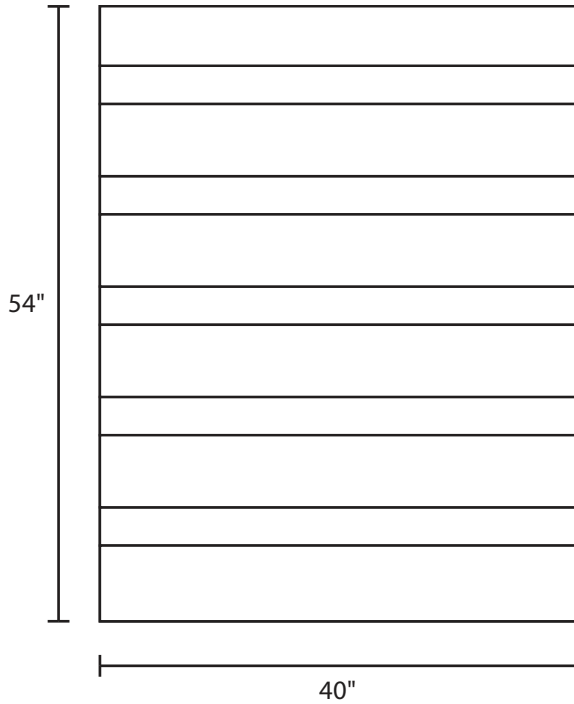

Pallet Specification Sheet

Pallet ID: ppc-4054-4B4SR

Top View:

Bottom View:

Side View:

Components & Specifications:

Dimensions: 40" x 54" x 5"

Weight: 65 lbs

Stackable

Dynamic Capacity: 3,500lbs

Static Capacity: 15,000lbs

#10-12X1-1/2 Screws

All parts made of recycled plastic

All parts made in USA

Pallet is fully recyclable

Tolerances +/- 3/8"