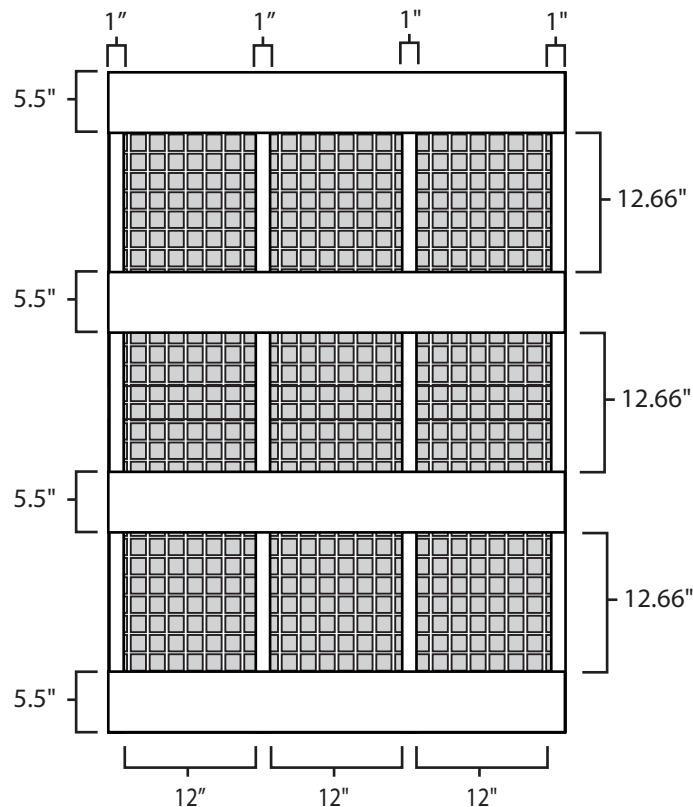

# Pallet Specification Sheet

Pallet ID: ppc-4060-4B4SF-1XS-5S

Top View:

Bottom View:

Side View:

## Components & Specifications:

Dimensions: 40" x 60" x 5"  
Weight: 75 lbs  
Stackable

Dynamic Capacity: 3,000lbs  
Static Capacity: 15,000lbs  
#10-12X1-1/2 Screws

All parts made of recycled plastic  
All parts made in USA  
Pallet is fully recyclable

Tolerances +/- 3/8"