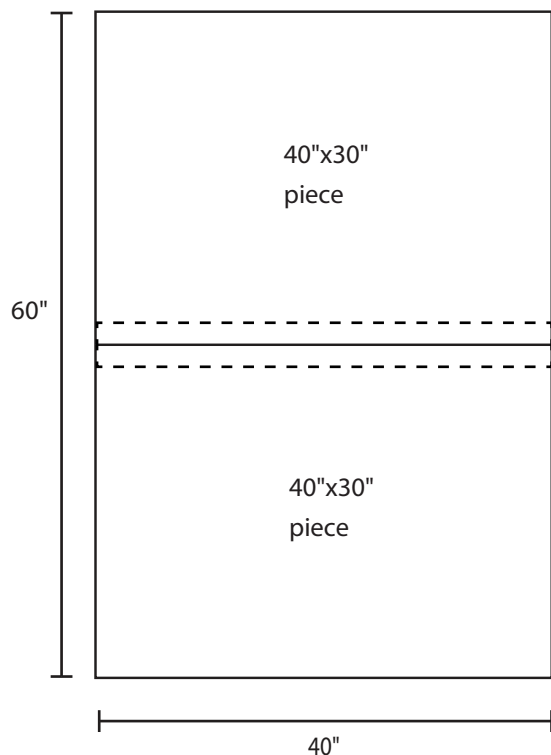

# Pallet Specification Sheet

Pallet ID: ppc-4060-4B4SF-1XS-5S

Top View:

Bottom View:

Side View:

## Components & Specifications:

Dimensions: 40" x 60" x 5"  
Weight: 75 lbs  
Stackable

Dynamic Capacity: 3,000lbs  
Static Capacity: 15,000lbs  
#10-12X1-1/2 Screws

All parts made of recycled plastic  
All parts made in USA  
Pallet is fully recyclable

Tolerances +/- 3/8"