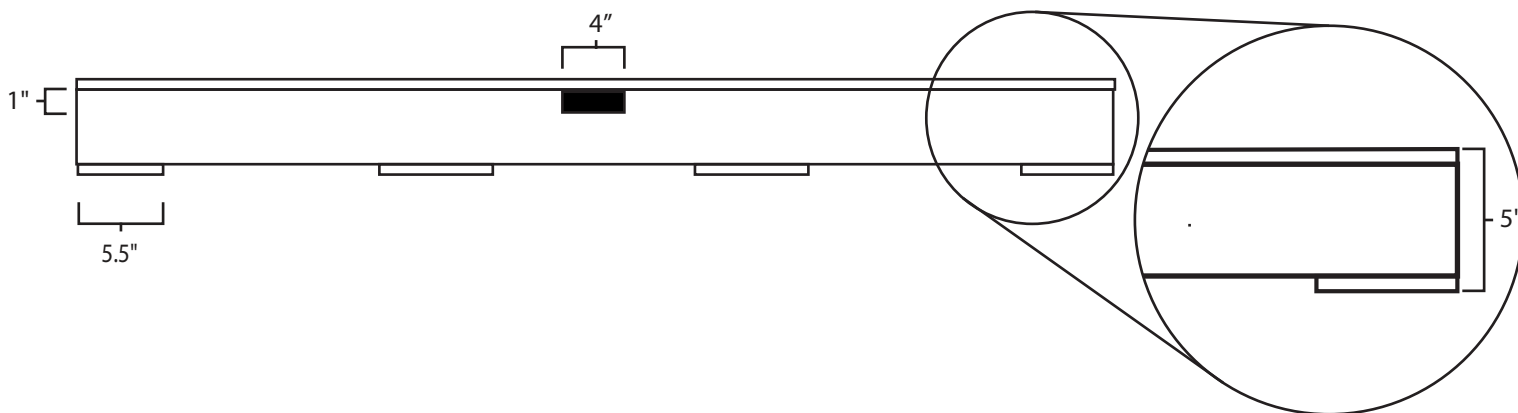

# Pallet Specification Sheet

Pallet ID: ppc-4060-4B4SF-1XS-5S

Top View:

Bottom View:

Side View:

## Components & Specifications:

Dimensions: 40" x 60" x 5"  
Weight: 75 lbs  
Stackable

Dynamic Capacity: 3,000lbs  
Static Capacity: 15,000lbs  
#10-12X1-1/2 Screws

All parts made of recycled plastic  
All parts made in USA  
Pallet is fully recyclable

Tolerances +/- 3/8"