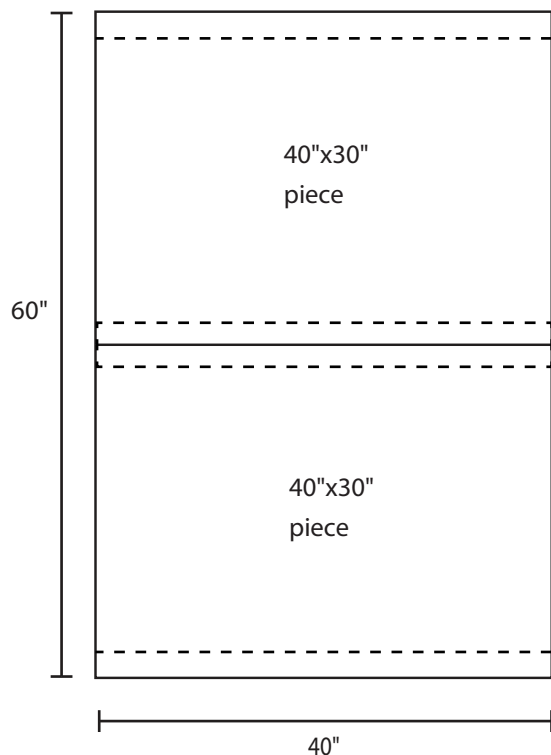

Pallet Specification Sheet

Pallet ID: ppc-4060-4B4SF-3XS-5S

Top View:

Bottom View:

Side View:

Components & Specifications:

Dimensions: 40" x 60" x 5"
Weight: 75 lbs
Stackable

Dynamic Capacity: 2,600lbs
Static Capacity: 15,000lbs
#10-12X1-1/2 Screws

All parts made of recycled plastic
All parts made in USA
Pallet is fully recyclable

Tolerances +/- 3/8"