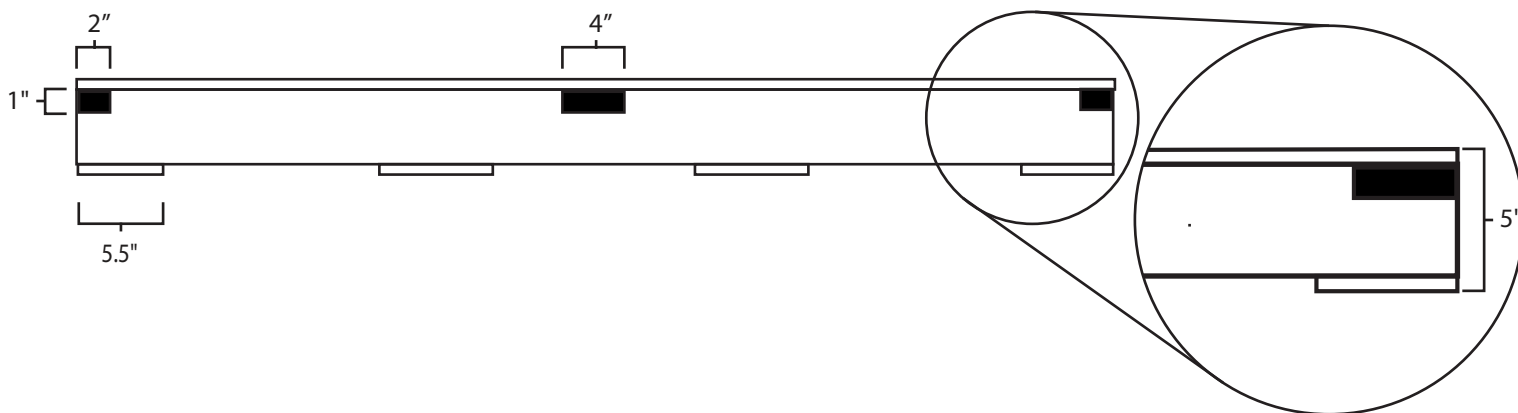

Pallet Specification Sheet

Pallet ID: ppc-4060-4B4SF-3XS-5S

Top View:

Bottom View:

Side View:

Components & Specifications:

Dimensions: 40" x 60" x 5"
Weight: 75 lbs
Stackable

Dynamic Capacity: 2,600lbs
Static Capacity: 15,000lbs
#10-12X1-1/2 Screws

All parts made of recycled plastic
All parts made in USA
Pallet is fully recyclable

Tolerances +/- 3/8"