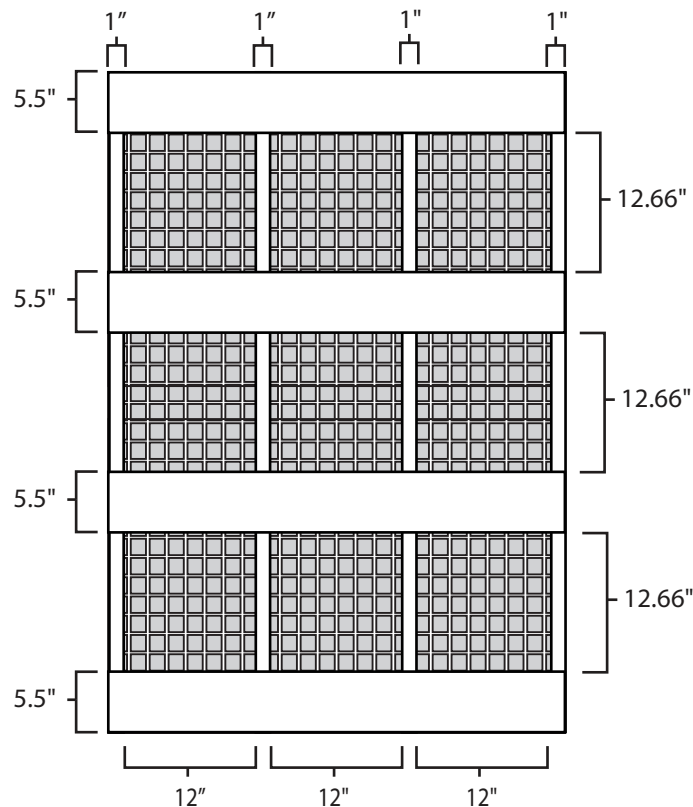

Pallet Specification Sheet

Pallet ID: ppc-4060-4B4SF-3XS-5S

Top View:

Bottom View:

Side View:

Components & Specifications:

Dimensions: 40" x 60" x 5"
Weight: 75 lbs
Stackable

Dynamic Capacity: 2,600lbs
Static Capacity: 15,000lbs
#10-12X1-1/2 Screws

All parts made of recycled plastic
All parts made in USA
Pallet is fully recyclable

Tolerances +/- 3/8"