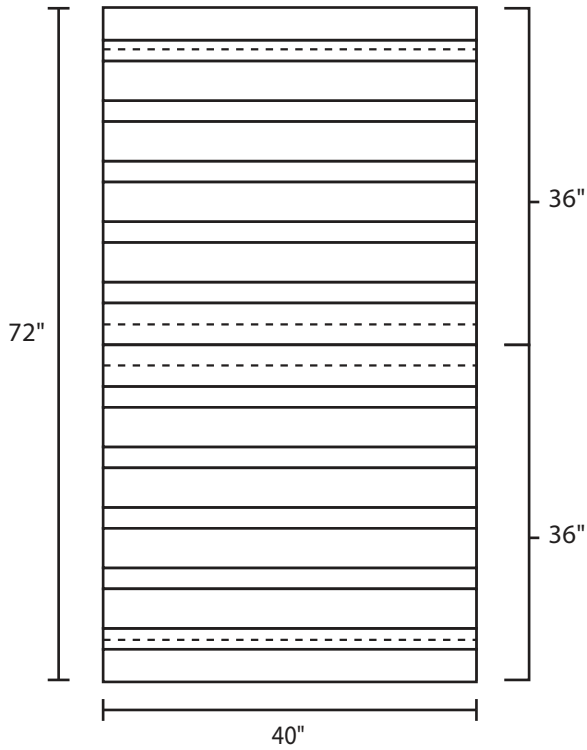

Pallet Specification Sheet

Pallet ID: ppc4072-4B45R-2XS

Top View:

Bottom View:

Side View:

Components & Specifications:

Dimensions: 40" x 72" x 5.5"
Weight: 75lbs
Stackable

Dynamic Capacity: 3,000lbs
Static Capacity: 15,000lbs
#10-12X1-1/2 Screws

All parts made of recycled plastic
All parts made in USA
Pallet is fully recyclable
Tolerances +/- 3/8"