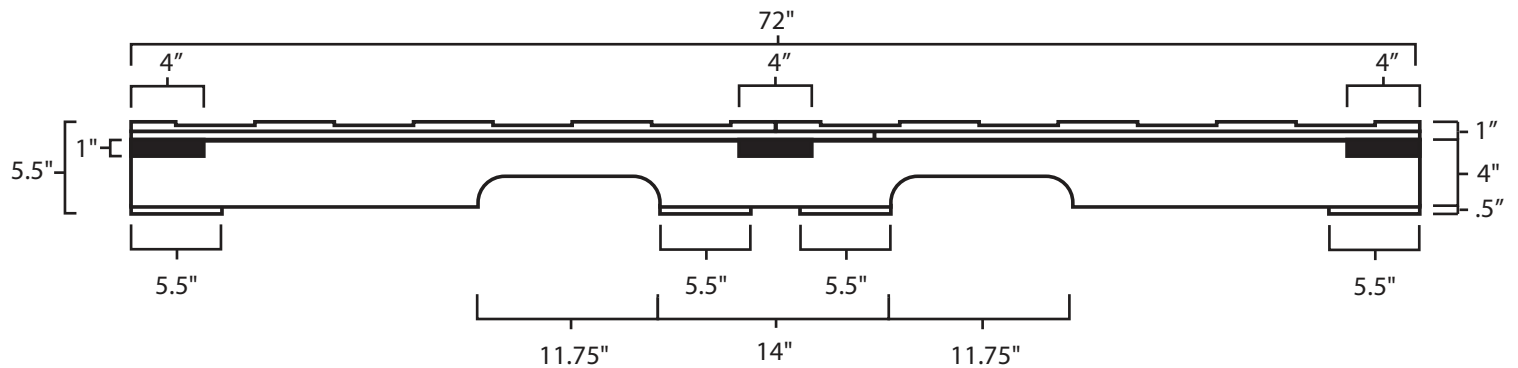

Pallet Specification Sheet

Pallet ID: ppc4072-4B45R-2XS

Top View:

Bottom View:

Side View:

Components & Specifications:

Dimensions: 40" x 72" x 5.5"
Weight: 75lbs
Stackable

Dynamic Capacity: 3,000lbs
Static Capacity: 15,000lbs
#10-12X1-1/2 Screws

All parts made of recycled plastic
All parts made in USA
Pallet is fully recyclable
Tolerances +/- 3/8"