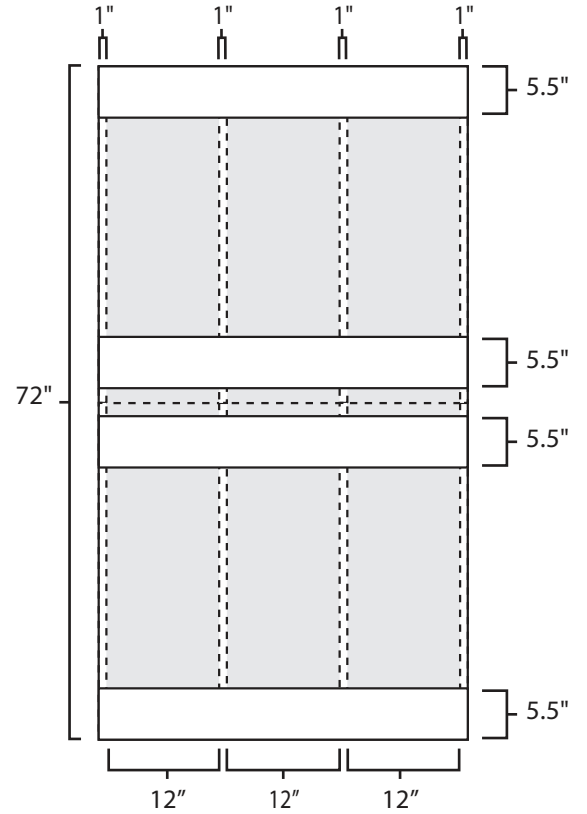

Pallet Specification Sheet

Pallet ID: ppc4072-4B45R-2XS

Top View:

Bottom View:

Side View:

Components & Specifications:

Dimensions: 40" x 72" x 5.5"
Weight: 75lbs
Stackable

Dynamic Capacity: 3,000lbs
Static Capacity: 15,000lbs
#10-12X1-1/2 Screws

All parts made of recycled plastic
All parts made in USA
Pallet is fully recyclable
Tolerances +/- 3/8"