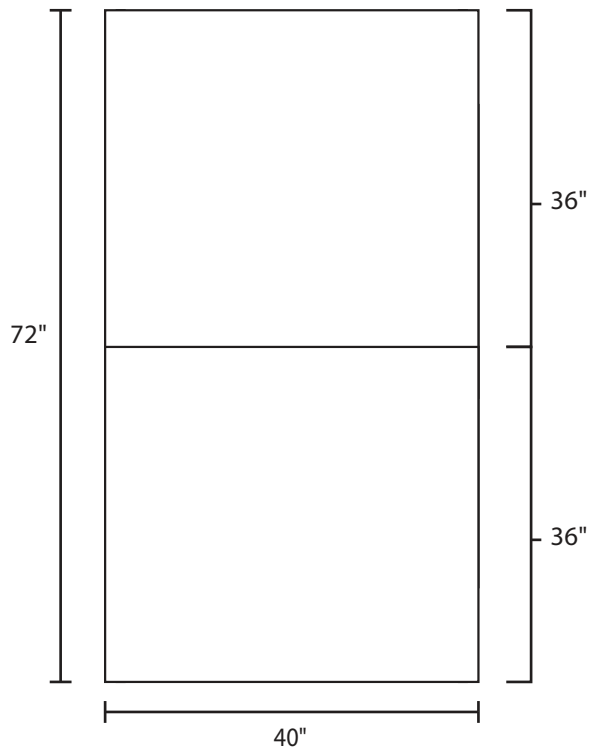

Pallet Specification Sheet

Pallet ID: ppc4072-4B6SF-CS

Top View:

Bottom View:

Side View:

Components & Specifications:

Dimensions: 40" x 72" x 5"
Weight: 79lbs/lbs
Stackable

Dynamic Capacity: 2,000lbs
Static Capacity: 15,000lbs
#10-12X1-1/2 Screws

All parts made of recycled plastic
All parts made in USA
Pallet is fully recyclable
Tolerances +/- 3/8"