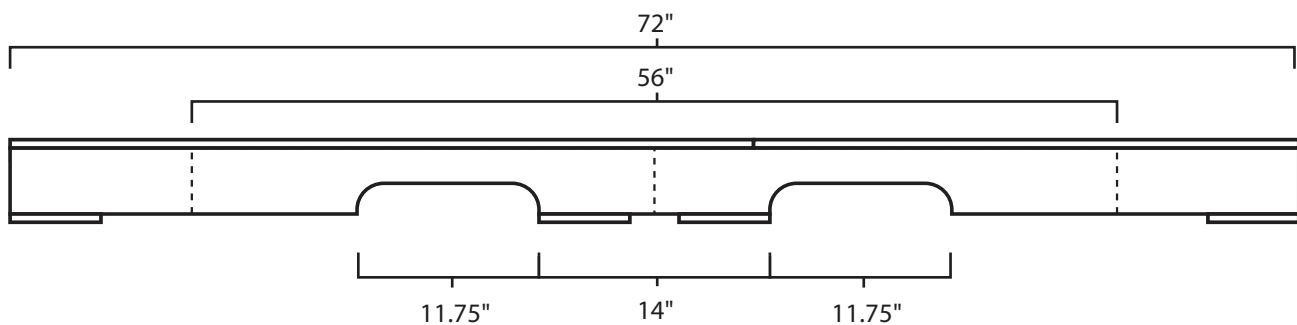

Pallet Specification Sheet

Pallet ID: ppc4072-4B6SF-CS

Top View:

Bottom View:

Side View:

Components & Specifications:

Dimensions: 40" x 72" x 5"
Weight: 79lbs/lbs
Stackable

Dynamic Capacity: 2,000lbs
Static Capacity: 15,000lbs
#10-12X1-1/2 Screws

All parts made of recycled plastic
All parts made in USA
Pallet is fully recyclable
Tolerances +/- 3/8"