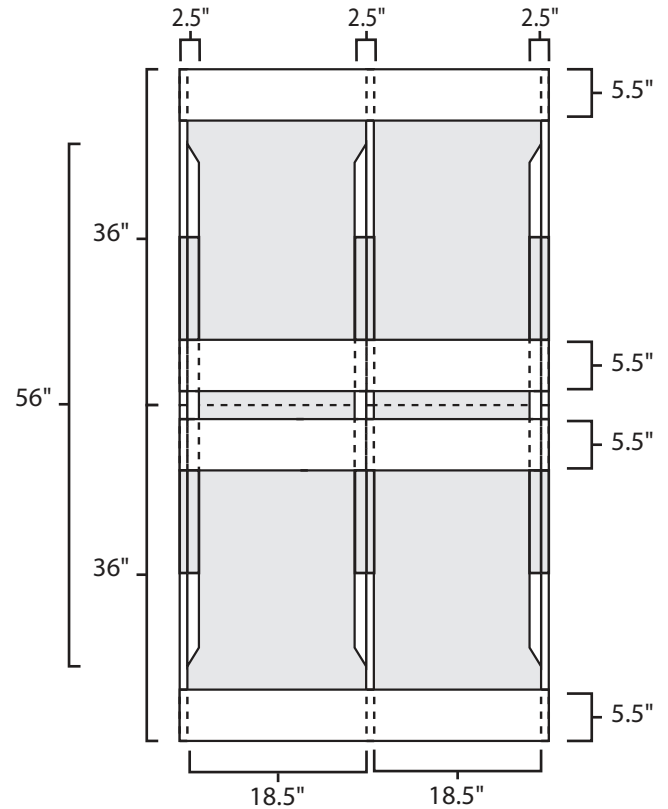

Pallet Specification Sheet

Pallet ID: ppc4072-4B6SF-CS

Top View:

Bottom View:

Side View:

Components & Specifications:

Dimensions: 40" x 72" x 5"
Weight: 79lbs/lbs
Stackable

Dynamic Capacity: 2,000lbs
Static Capacity: 15,000lbs
#10-12X1-1/2 Screws

All parts made of recycled plastic
All parts made in USA
Pallet is fully recyclable
Tolerances +/- 3/8"