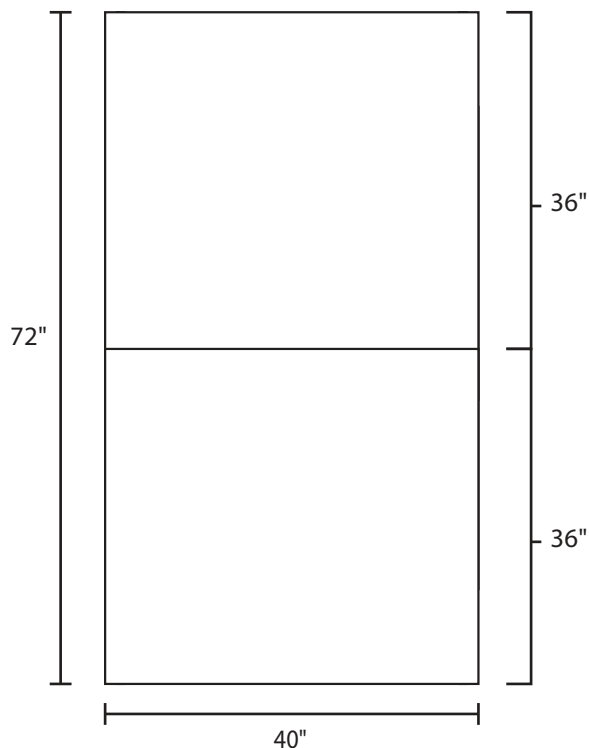

Pallet Specification Sheet

Pallet ID: ppc4072-4B8SF-CS

Top View:

Bottom View:

Side View:

Components & Specifications:

Dimensions: 40" x 72" x 5"
Weight: 88.5lbs
Stackable

Dynamic Capacity: 2,500lbs
Static Capacity: 15,000lbs
#10-12X1-1/2 Screws

All parts made of recycled plastic
All parts made in USA
Pallet is fully recyclable
Tolerances +/- 3/8"