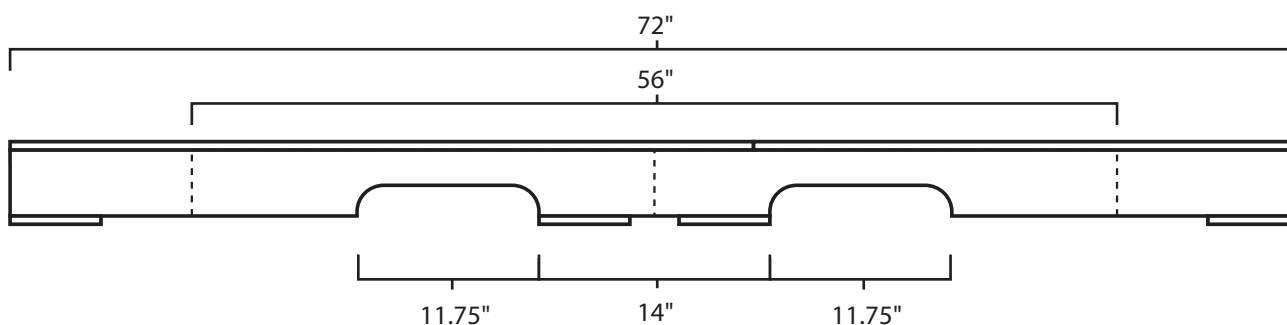

Pallet Specification Sheet

Pallet ID: ppc4072-4B8SF-CS

Top View:

Bottom View:

Side View:

Components & Specifications:

Dimensions: 40" x 72" x 5"
Weight: 88.5lbs
Stackable

Dynamic Capacity: 2,500lbs
Static Capacity: 15,000lbs
#10-12X1-1/2 Screws

All parts made of recycled plastic
All parts made in USA
Pallet is fully recyclable
Tolerances +/- 3/8"