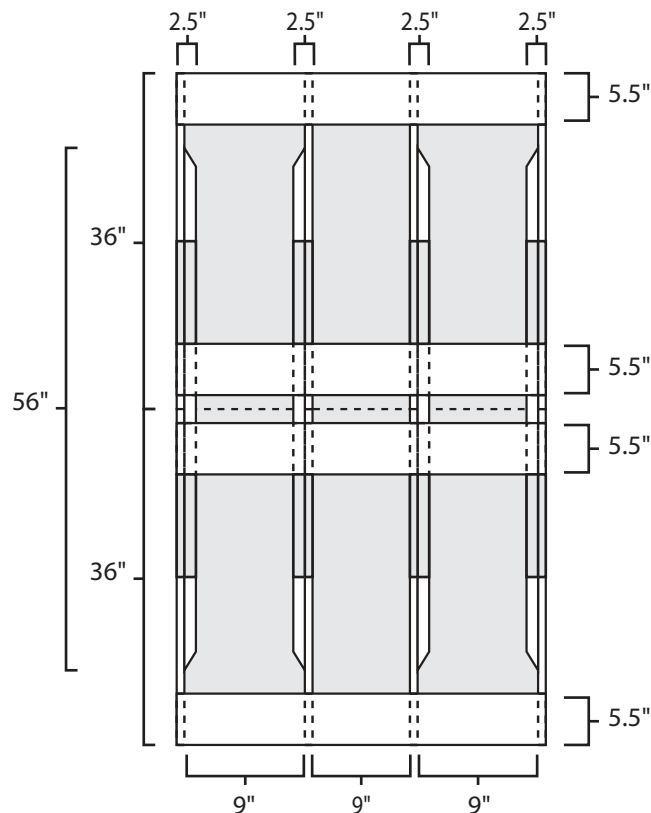

Pallet Specification Sheet

Pallet ID: ppc4072-4B8SF-CS

Top View:

Bottom View:

Side View:

Components & Specifications:

Dimensions: 40" x 72" x 5"
Weight: 88.5lbs
Stackable

Dynamic Capacity: 2,500lbs
Static Capacity: 15,000lbs
#10-12X1-1/2 Screws

All parts made of recycled plastic
All parts made in USA
Pallet is fully recyclable
Tolerances +/- 3/8"