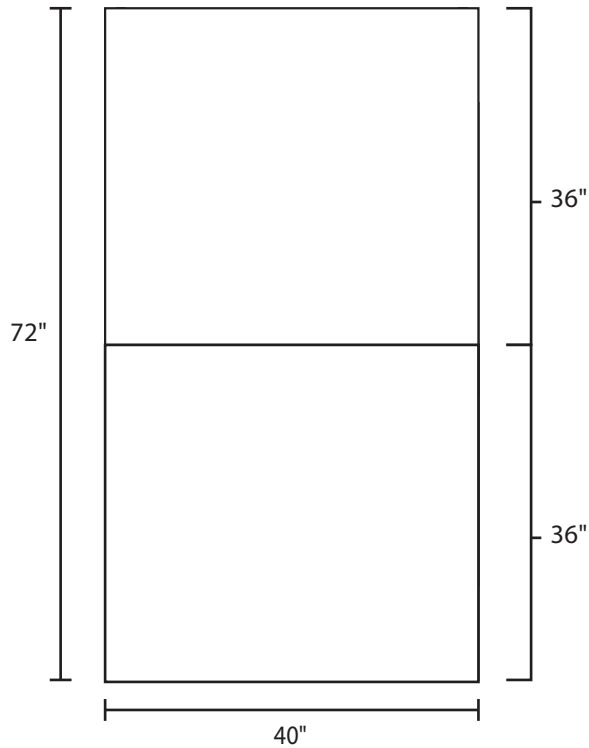

Pallet Specification Sheet

Pallet ID: ppc-4072-5B4SF

Top View:

Bottom View:

Side View:

Components & Specifications:

Dimensions: 40" x 72" x 5"
Weight: 86lbs
Stackable

Dynamic Capacity: 3,000lbs
Static Capacity: 15,000lbs
#10-12X1-1/2 Screws

All parts made of recycled plastic
All parts made in USA
Pallet is fully recyclable
Tolerances +/- 3/8"