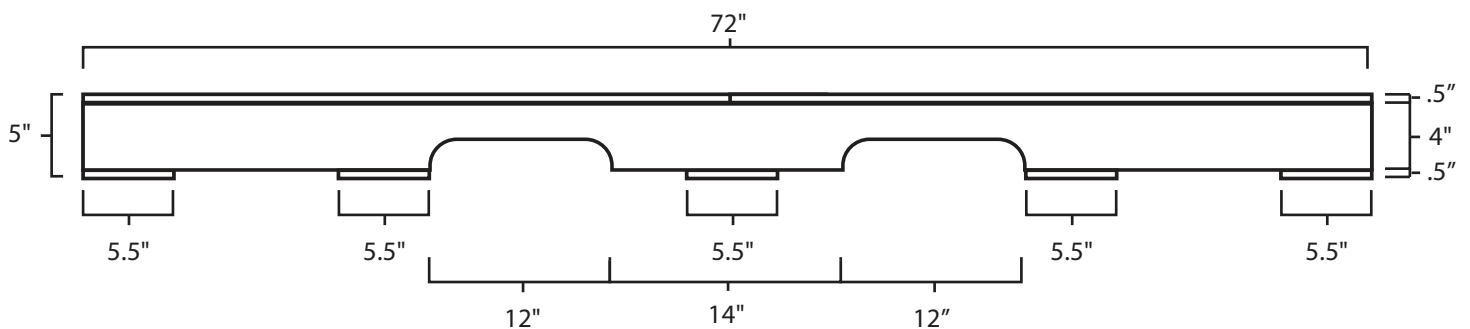

Pallet Specification Sheet

Pallet ID: ppc-4072-5B4SF

Top View:

Bottom View:

Side View:

Components & Specifications:

Dimensions: 40" x 72" x 5"
Weight: 86lbs
Stackable

Dynamic Capacity: 3,000lbs
Static Capacity: 15,000lbs
#10-12X1-1/2 Screws

All parts made of recycled plastic
All parts made in USA
Pallet is fully recyclable
Tolerances +/- 3/8"