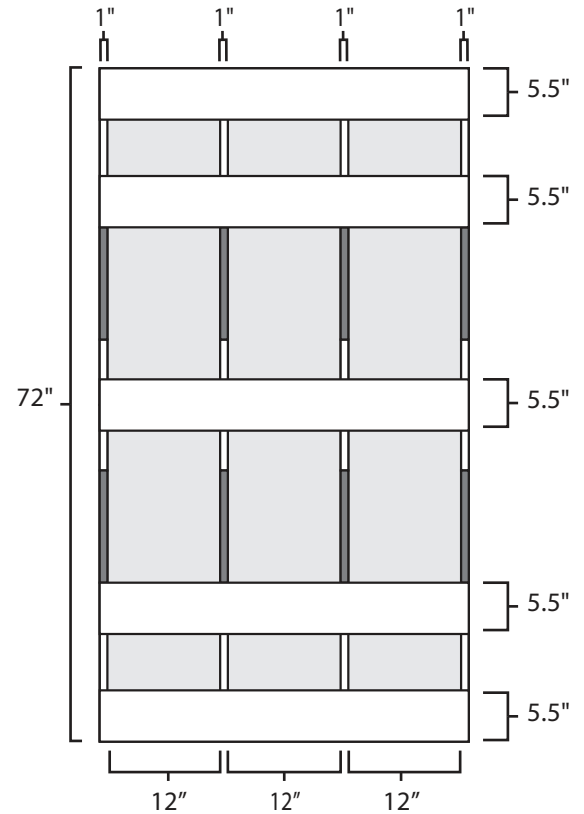

Pallet Specification Sheet

Pallet ID: ppc-4072-5B4SF

Top View:

Bottom View:

Side View:

Components & Specifications:

Dimensions: 40" x 72" x 5"
Weight: 86lbs
Stackable

Dynamic Capacity: 3,000lbs
Static Capacity: 15,000lbs
#10-12X1-1/2 Screws

All parts made of recycled plastic
All parts made in USA
Pallet is fully recyclable
Tolerances +/- 3/8"