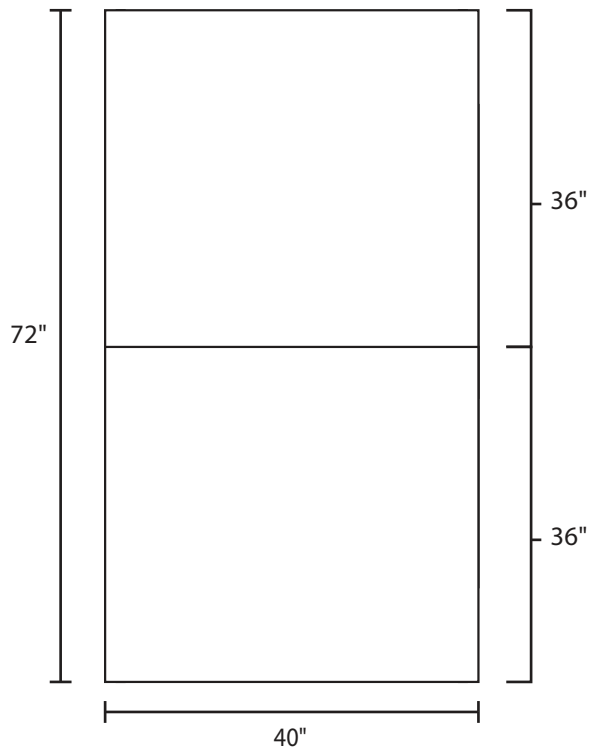

# Pallet Specification Sheet

Pallet ID: ppc4072-8SF-SS-RV

Top View:

Bottom View:

Side View:

## Components & Specifications:

Dimensions: 40" x 72" x 5"  
Weight: 62.5lbs  
Stackable

Dynamic Capacity: 2,500lbs  
Static Capacity: 15,000lbs  
#10-12X1-1/2 Screws

All parts made of recycled plastic  
All parts made in USA  
Pallet is fully recyclable  
Tolerances +/- 3/8"