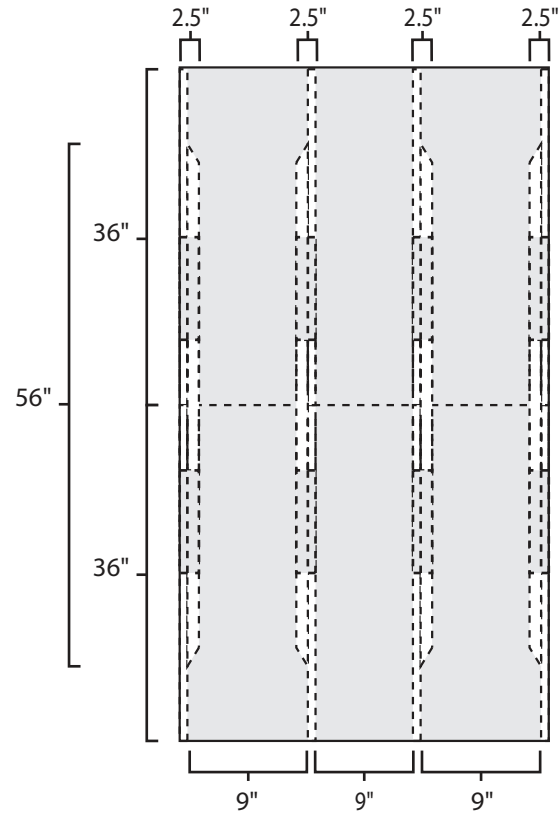

# Pallet Specification Sheet

Pallet ID: ppc4072-8SF-SS-RV

Top View:

Bottom View:

Side View:

## Components & Specifications:

Dimensions: 40" x 72" x 5"  
Weight: 62.5lbs  
Stackable

Dynamic Capacity: 2,500lbs  
Static Capacity: 15,000lbs  
#10-12X1-1/2 Screws

All parts made of recycled plastic  
All parts made in USA  
Pallet is fully recyclable  
Tolerances +/- 3/8"