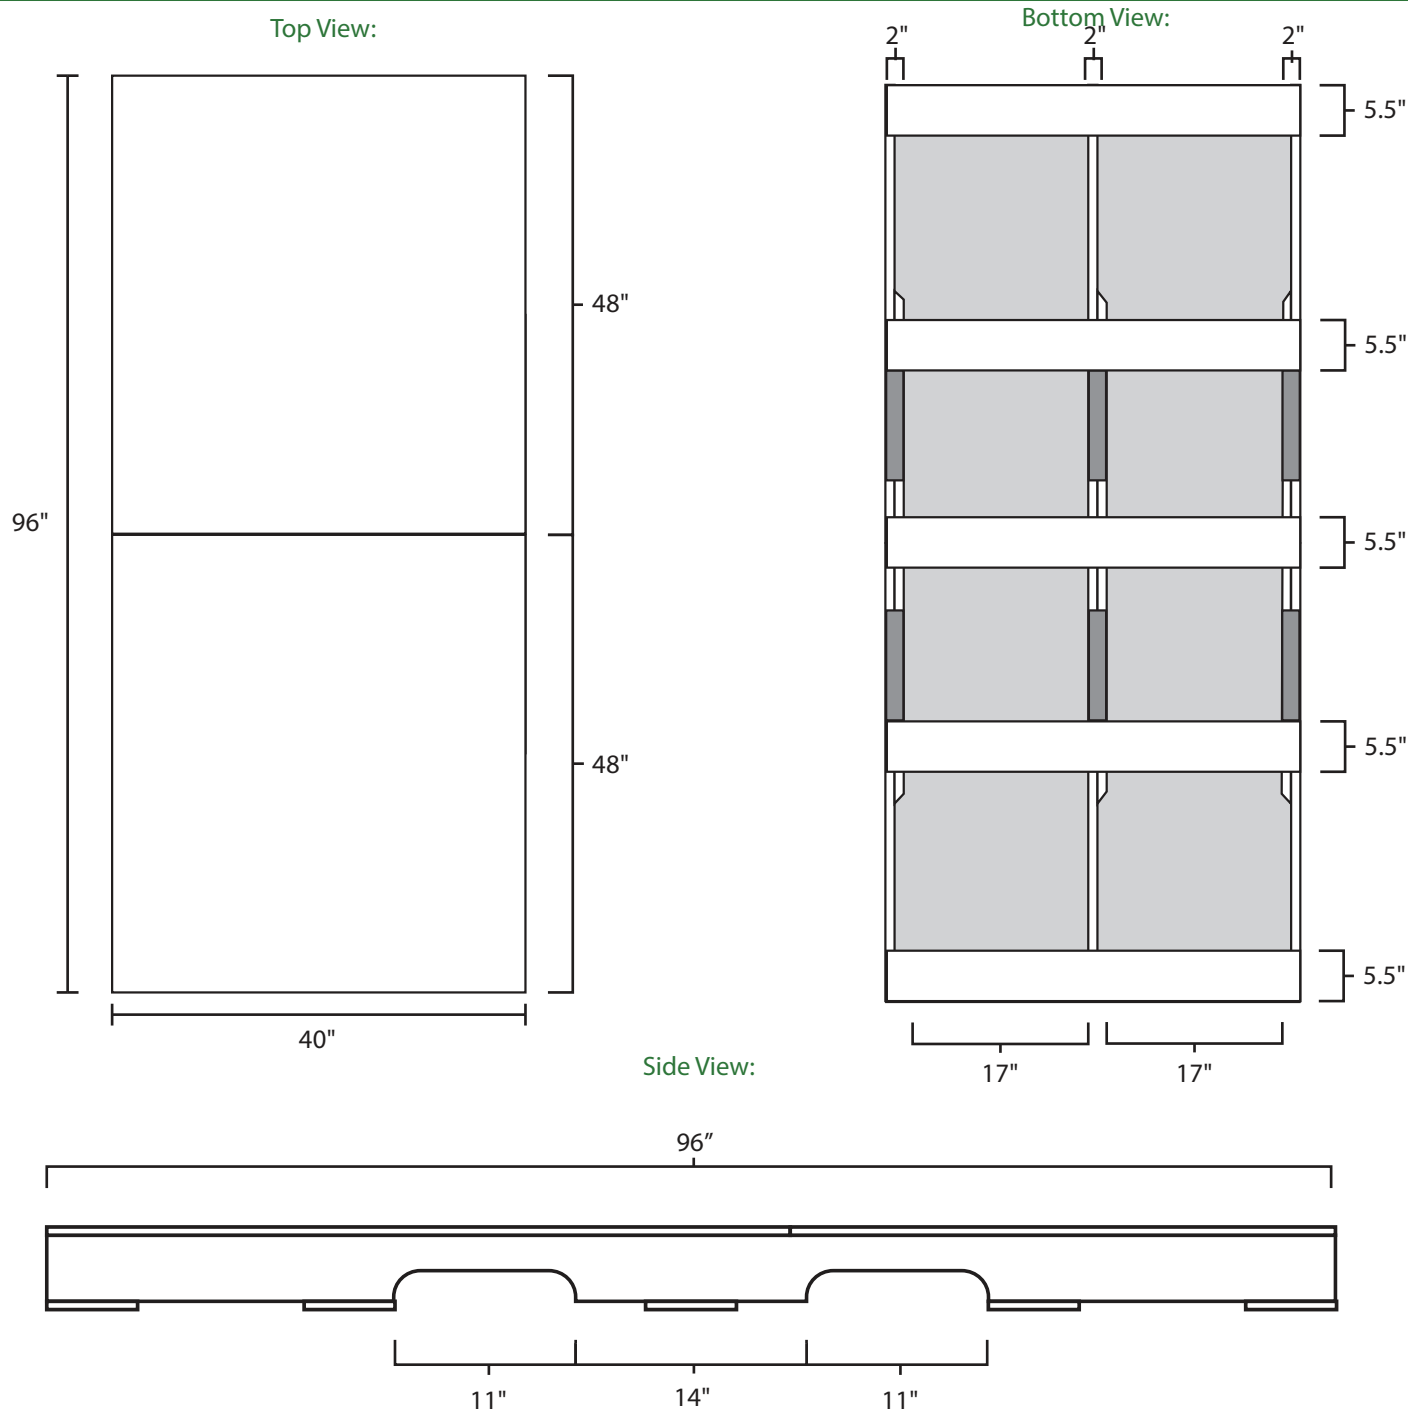

# Pallet Specification Sheet

Pallet ID: ppc4096-5B35F-CS

## Components & Specifications:

Dimensions: 45" x 96" x 5"  
Weight: 105lbs  
Stackable

Dynamic Capacity: 2,500lbs  
Static Capacity: 15,000lbs  
Racking Capacity: N/A

All parts made of recycled plastic  
All parts made in USA  
Pallet is fully recyclable

Tolerances +/- 3/8"