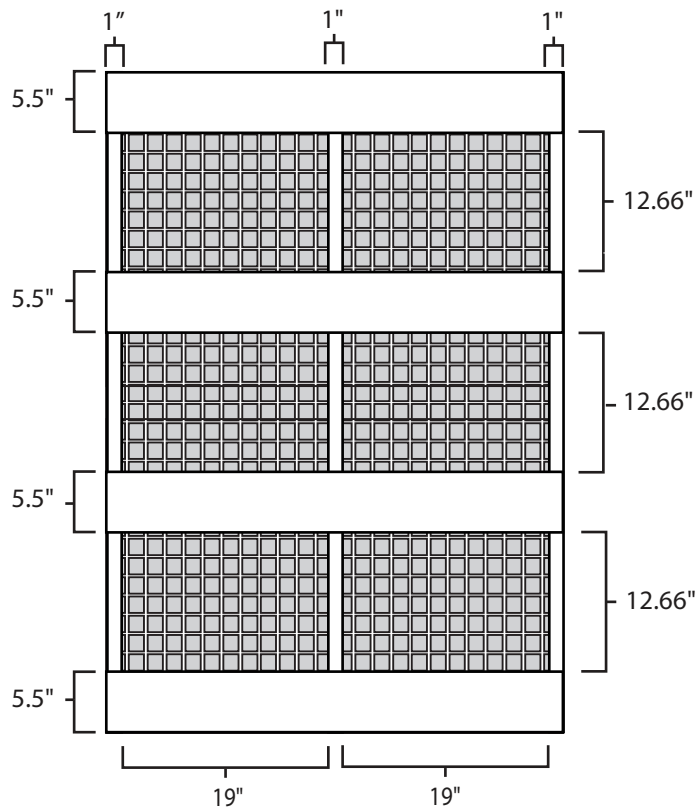

Pallet Specification Sheet

Pallet ID: ppc4160-4B35F-2XS-SS-CD

Top View:

Bottom View:

Side View:

Components & Specifications:

Dimensions: 41" x 60" x 5"
Weight: 70lbs
Stackable

Dynamic Capacity: 3,000lbs
Static Capacity: 15,000lbs
#10-12X1-1/2 Screws

All parts made of recycled plastic
All parts made in USA
Pallet is fully recyclable

Tolerances +/- 3/8"