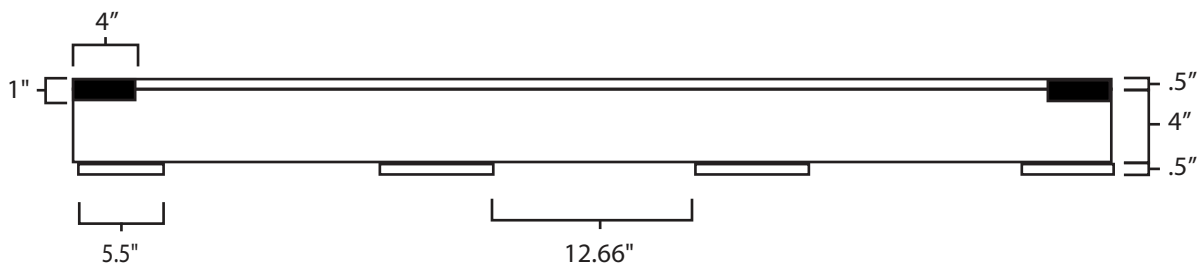

Pallet Specification Sheet

Pallet ID: ppc4160-4B35F-2XS-SS-CD

Top View:

Bottom View:

Side View:

Components & Specifications:

Dimensions: 41" x 60" x 5"
Weight: 70lbs
Stackable

Dynamic Capacity: 3,000lbs
Static Capacity: 15,000lbs
#10-12X1-1/2 Screws

All parts made of recycled plastic
All parts made in USA
Pallet is fully recyclable

Tolerances +/- 3/8"