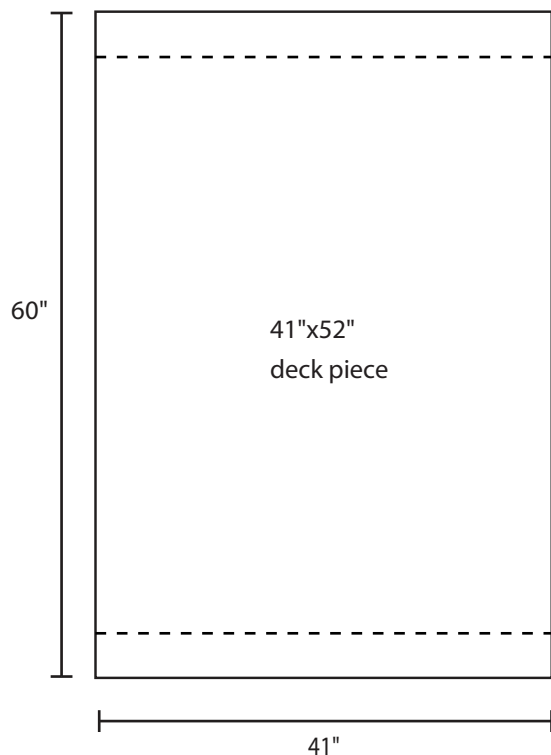

Pallet Specification Sheet

Pallet ID: ppc4160-4B35F-2XS-SS-CD

Top View:

Bottom View:

Side View:

Components & Specifications:

Dimensions: 41" x 60" x 5"
Weight: 70lbs
Stackable

Dynamic Capacity: 3,000lbs
Static Capacity: 15,000lbs
#10-12X1-1/2 Screws

All parts made of recycled plastic
All parts made in USA
Pallet is fully recyclable

Tolerances +/- 3/8"