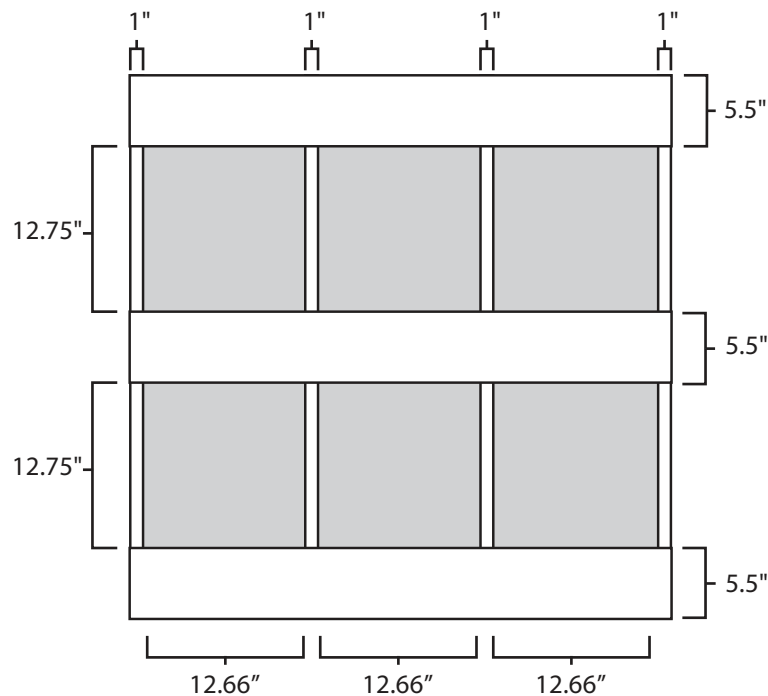

Pallet Specification Sheet

Pallet ID: ppc4242-3B4SF-SS

Top View:

Bottom View:

Side View:

Components & Specifications:

Dimensions: 42" x 42" x 5"
Weight: 44.5lbs
Stackable

Dynamic Capacity: 2,000lbs
Static Capacity: 15,000lbs
#10-12X1-1/2 Screws

All parts made of recycled plastic
All parts made in USA
Pallet is fully recyclable
Tolerances +/- 3/8"