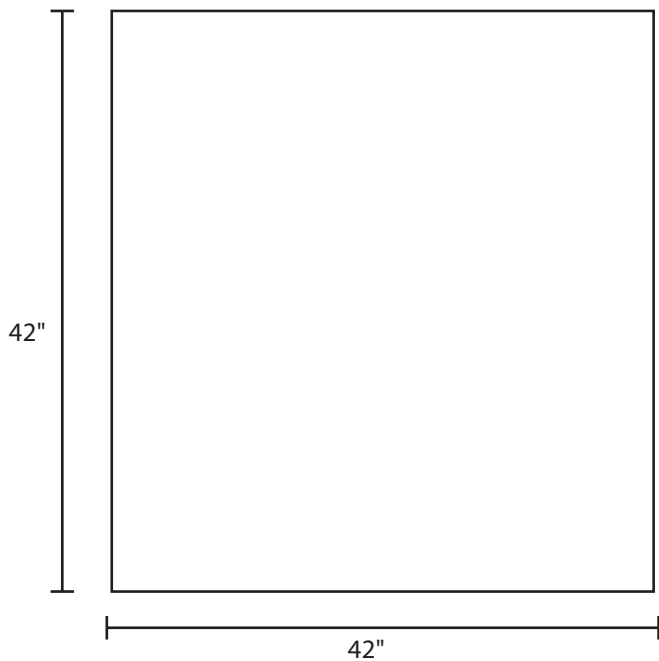

Pallet Specification Sheet

Pallet ID: ppc4242-3B4SF-SS

Top View:

Bottom View:

Side View:

Components & Specifications:

Dimensions: 42" x 42" x 5"
Weight: 44.5lbs
Stackable

Dynamic Capacity: 2,000lbs
Static Capacity: 15,000lbs
#10-12X1-1/2 Screws

All parts made of recycled plastic
All parts made in USA
Pallet is fully recyclable
Tolerances +/- 3/8"