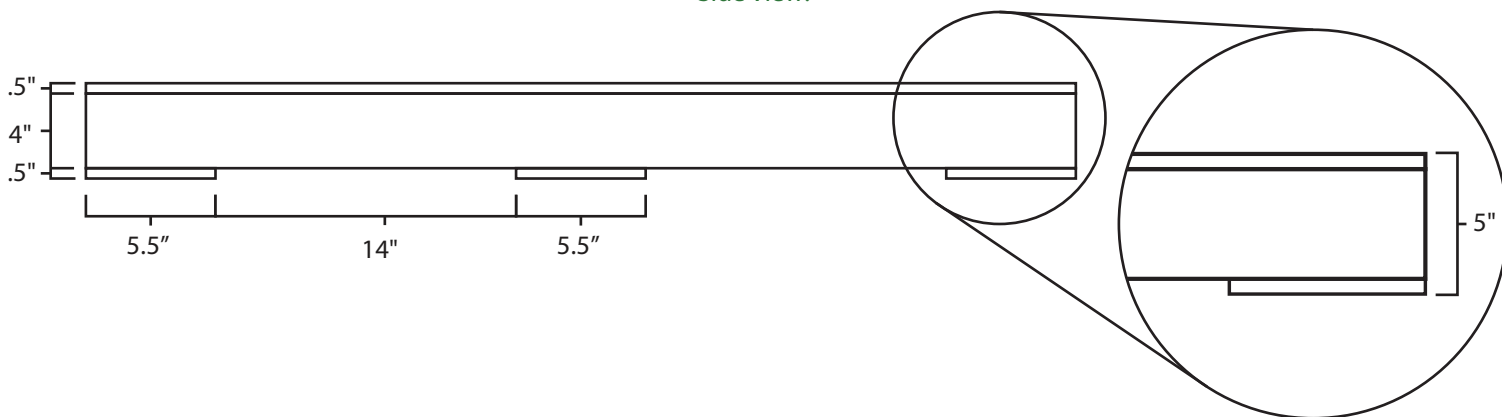

Pallet Specification Sheet

Pallet ID: ppc4242-3B4SF-SS

Top View:

Bottom View:

Side View:

Components & Specifications:

Dimensions: 42" x 42" x 5"
Weight: 44.5lbs
Stackable

Dynamic Capacity: 2,000lbs
Static Capacity: 15,000lbs
#10-12X1-1/2 Screws

All parts made of recycled plastic
All parts made in USA
Pallet is fully recyclable
Tolerances +/- 3/8"