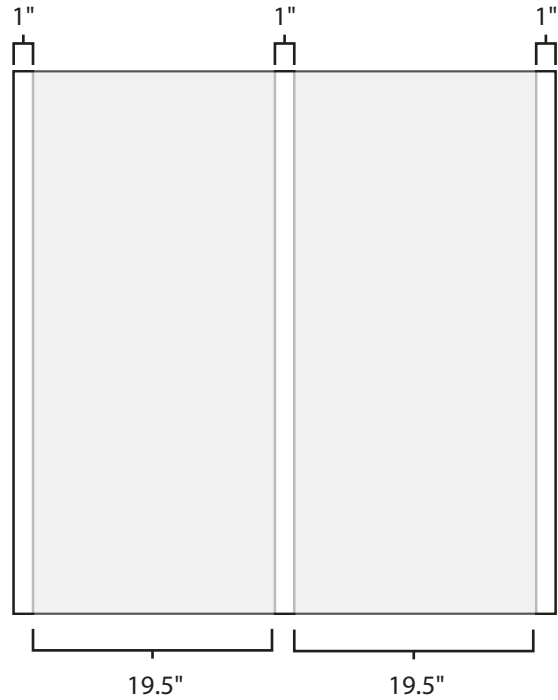

Pallet Specification Sheet

Pallet ID: ppc-4242-3SF-SS-RV

Top View:

Bottom View:

Side View:

Components & Specifications:

Dimensions: 42" x 42" x 5"
Weight: 56lbs
Stackable

Dynamic Capacity: 4,000lbs
Static Capacity: 20,000lbs
#10-12X1-1/2 Screws

All parts made of recycled plastic
All parts made in USA
Pallet is fully recyclable

Tolerances +/- 3/8"