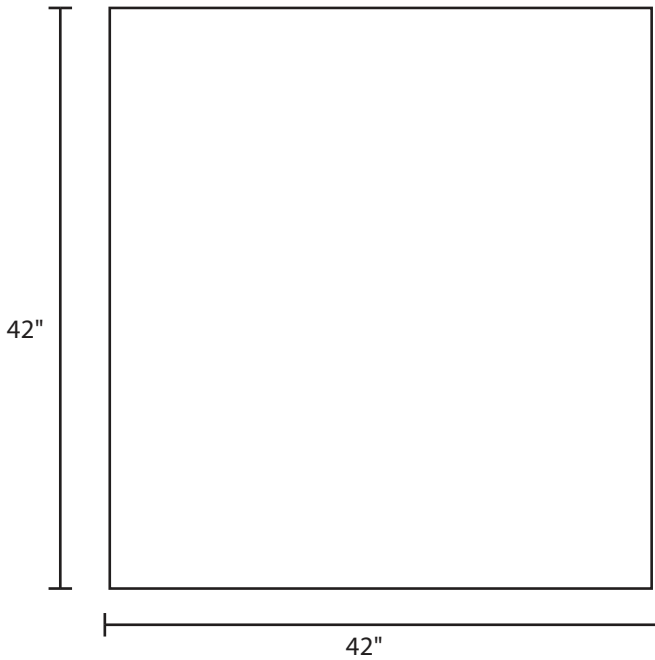

Pallet Specification Sheet

Pallet ID: ppc-4242-3SF-SS-RV

Top View:

Bottom View:

Side View:

Components & Specifications:

Dimensions: 42" x 42" x 5"
Weight: 56lbs
Stackable

Dynamic Capacity: 4,000lbs
Static Capacity: 20,000lbs
#10-12X1-1/2 Screws

All parts made of recycled plastic
All parts made in USA
Pallet is fully recyclable

Tolerances +/- 3/8"