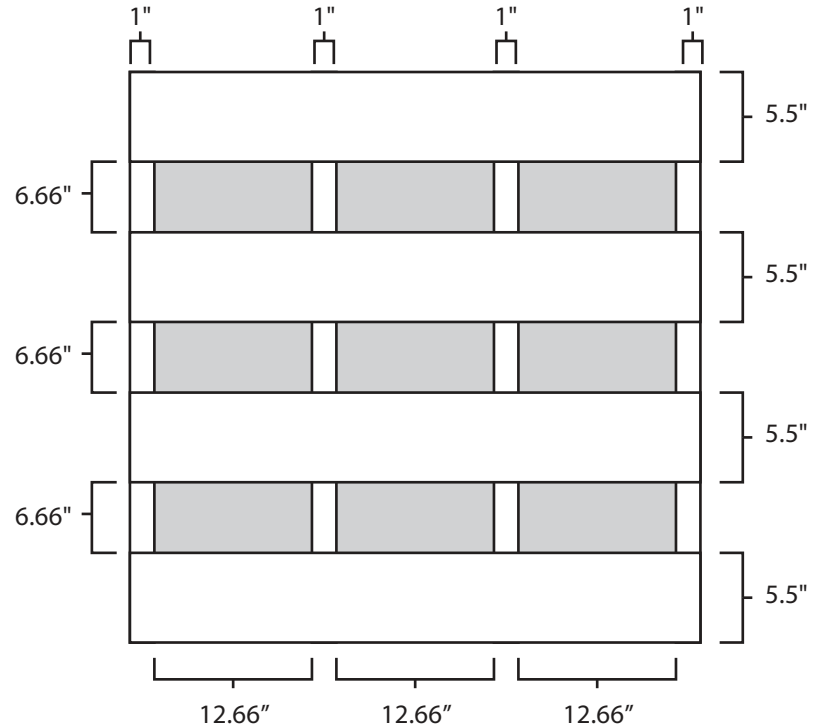

# Pallet Specification Sheet

Pallet ID: ppc4242-4B4SF-SS

Top View:

Bottom View:

Side View:

## Components & Specifications:

Dimensions: 42" x 42" x 5"  
Weight: 45lbs  
Stackable

Dynamic Capacity: 2,000lbs  
Static Capacity: 15,000lbs  
#10-12X1-1/2 Screws

All parts made of recycled plastic  
All parts made in USA  
Pallet is fully recyclable

Tolerances +/- 3/8"