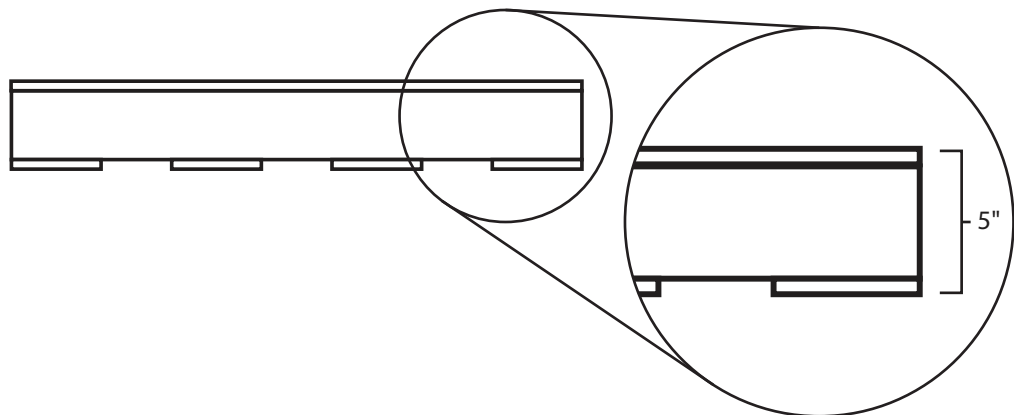

# Pallet Specification Sheet

Pallet ID: ppc4242-4B4SF-SS

Top View:

Bottom View:

Side View:

## Components & Specifications:

Dimensions: 42" x 42" x 5"  
Weight: 45lbs  
Stackable

Dynamic Capacity: 2,000lbs  
Static Capacity: 15,000lbs  
#10-12X1-1/2 Screws

All parts made of recycled plastic  
All parts made in USA  
Pallet is fully recyclable

Tolerances +/- 3/8"