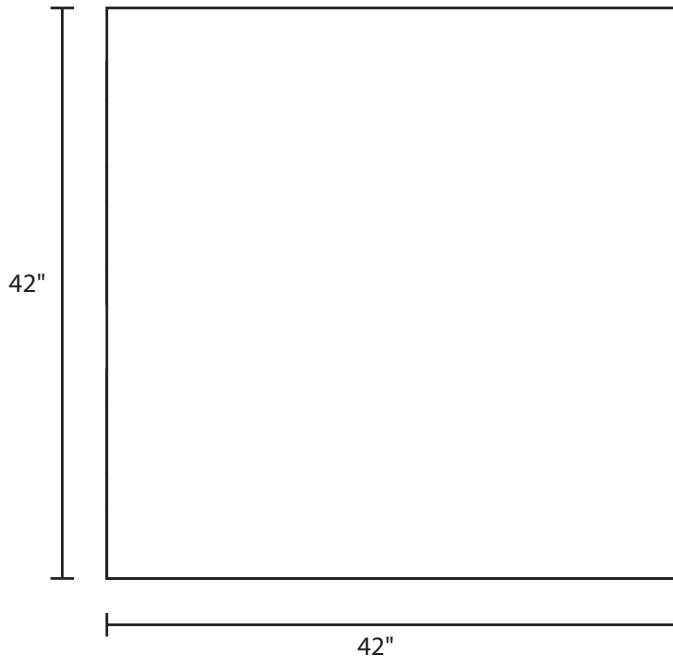

# Pallet Specification Sheet

Pallet ID: ppc4242-4B4SF-SS

Top View:

Bottom View:

Side View:

## Components & Specifications:

Dimensions: 42" x 42" x 5"  
Weight: 45lbs  
Stackable

Dynamic Capacity: 2,000lbs  
Static Capacity: 15,000lbs  
#10-12X1-1/2 Screws

All parts made of recycled plastic  
All parts made in USA  
Pallet is fully recyclable

Tolerances +/- 3/8"