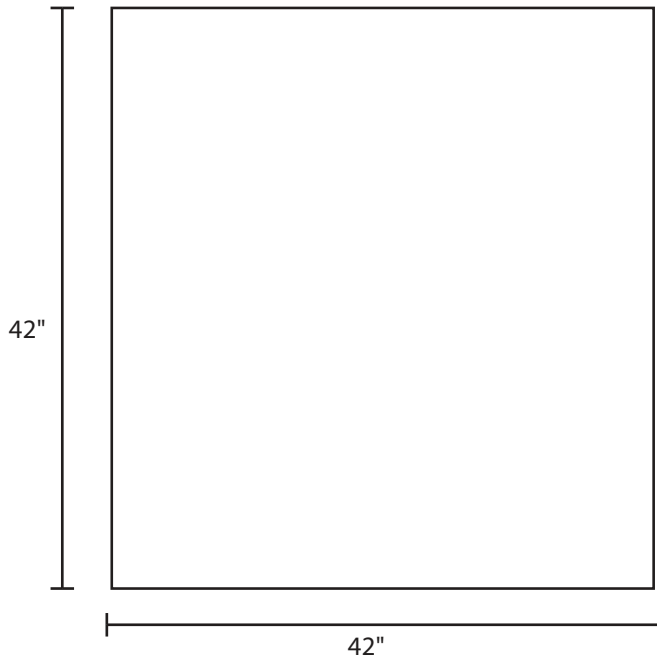

Pallet Specification Sheet

Pallet ID: ppc4242-4B55F

Top View:

Bottom View:

Side View:

Components & Specifications:

Dimensions: 42" x 42" x 5"

Weight: 55.5lbs

Stackable

Dynamic Capacity: 2,000lbs

Static Capacity: 15,000lbs

#10-12X1-1/2 Screws

All parts made of recycled plastic

All parts made in USA

Pallet is fully recyclable

Tolerances +/- 3/8"