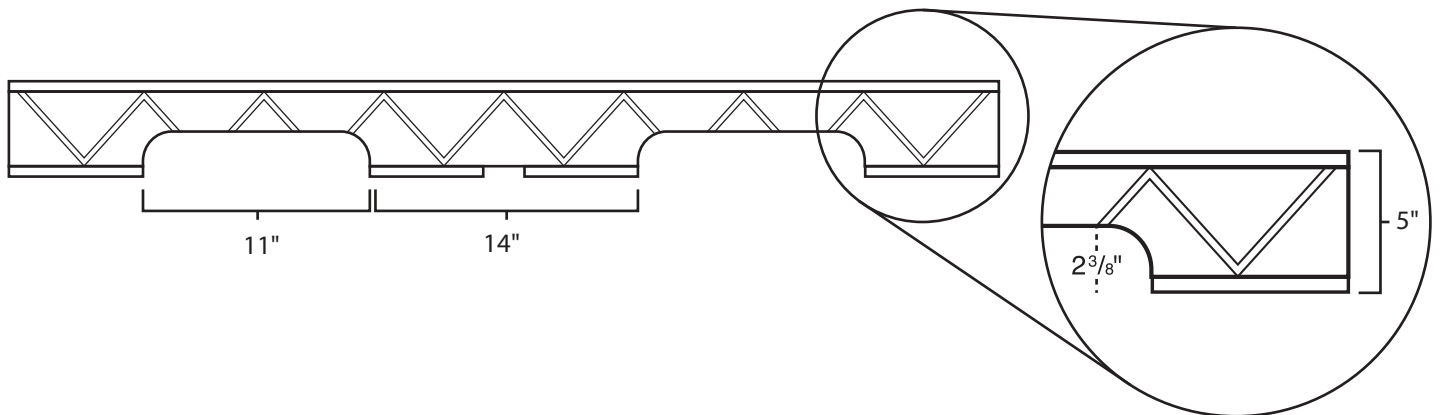

Pallet Specification Sheet

Pallet ID: ppc4242-4B55F

Top View:

Bottom View:

Side View:

Components & Specifications:

Dimensions: 42" x 42" x 5"

Weight: 55.5lbs

Stackable

Dynamic Capacity: 2,000lbs

Static Capacity: 15,000lbs

#10-12X1-1/2 Screws

All parts made of recycled plastic

All parts made in USA

Pallet is fully recyclable

Tolerances +/- 3/8"