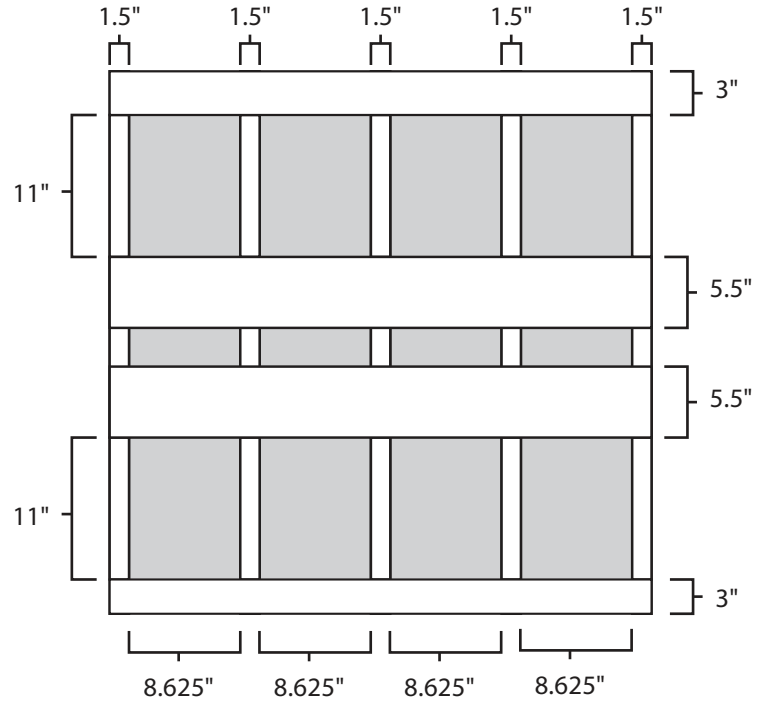

Pallet Specification Sheet

Pallet ID: ppc4242-4B55F

Top View:

Bottom View:

Side View:

Components & Specifications:

Dimensions: 42" x 42" x 5"

Weight: 55.5lbs

Stackable

Dynamic Capacity: 2,000lbs

Static Capacity: 15,000lbs

#10-12X1-1/2 Screws

All parts made of recycled plastic

All parts made in USA

Pallet is fully recyclable

Tolerances +/- 3/8"