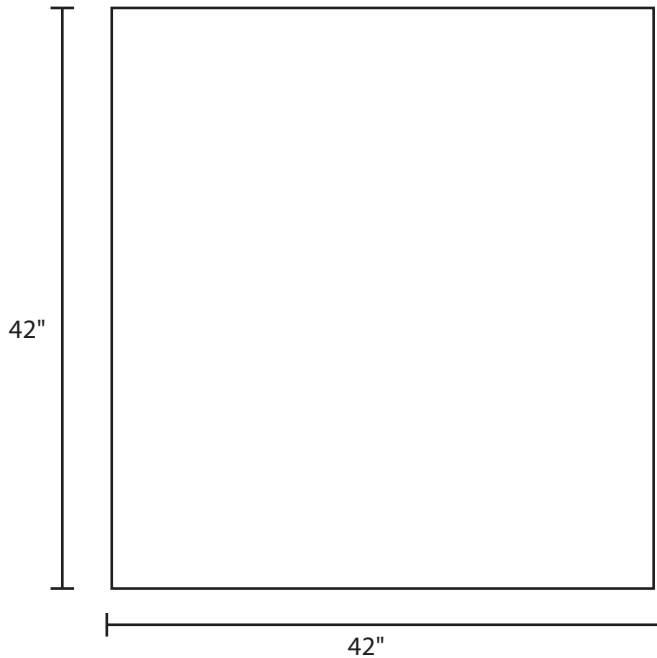

Pallet Specification Sheet

Pallet ID: ppc4242-4SF-SS-RV

Top View:

Bottom View:

Side View:

Components & Specifications:

Dimensions: 42" x 42" x 5"
Weight: 61.5lbs
Stackable

Dynamic Capacity: 2,000lbs
Static Capacity: 15,000lbs
#10-12X1-1/2 Screws

All parts made of recycled plastic
All parts made in USA
Pallet is fully recyclable

Tolerances +/- 3/8"