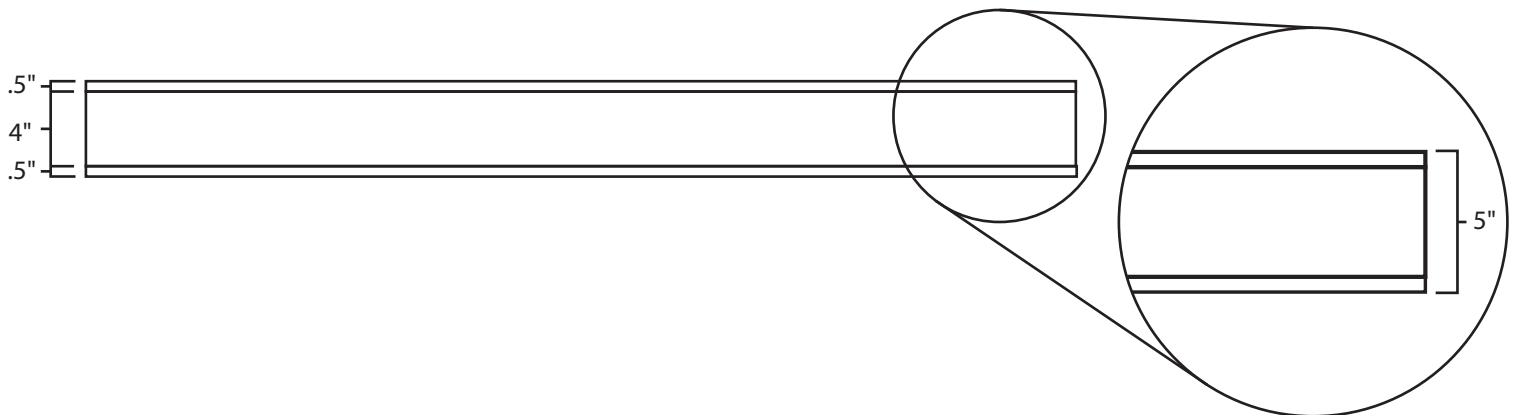

Pallet Specification Sheet

Pallet ID: ppc4242-4SF-SS-RV

Top View:

Bottom View:

Side View:

Components & Specifications:

Dimensions: 42" x 42" x 5"
Weight: 61.5lbs
Stackable

Dynamic Capacity: 2,000lbs
Static Capacity: 15,000lbs
#10-12X1-1/2 Screws

All parts made of recycled plastic
All parts made in USA
Pallet is fully recyclable

Tolerances +/- 3/8"