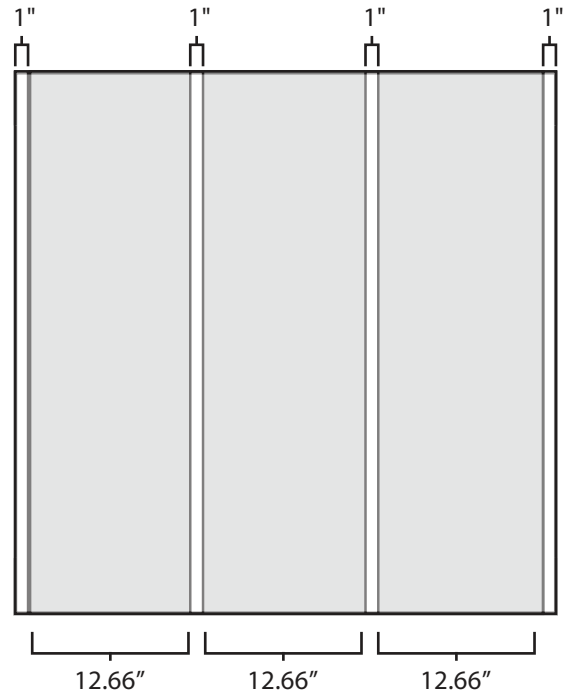

Pallet Specification Sheet

Pallet ID: ppc4242-4SF-SS-RV

Top View:

Bottom View:

Side View:

Components & Specifications:

Dimensions: 42" x 42" x 5"
Weight: 61.5lbs
Stackable

Dynamic Capacity: 2,000lbs
Static Capacity: 15,000lbs
#10-12X1-1/2 Screws

All parts made of recycled plastic
All parts made in USA
Pallet is fully recyclable

Tolerances +/- 3/8"