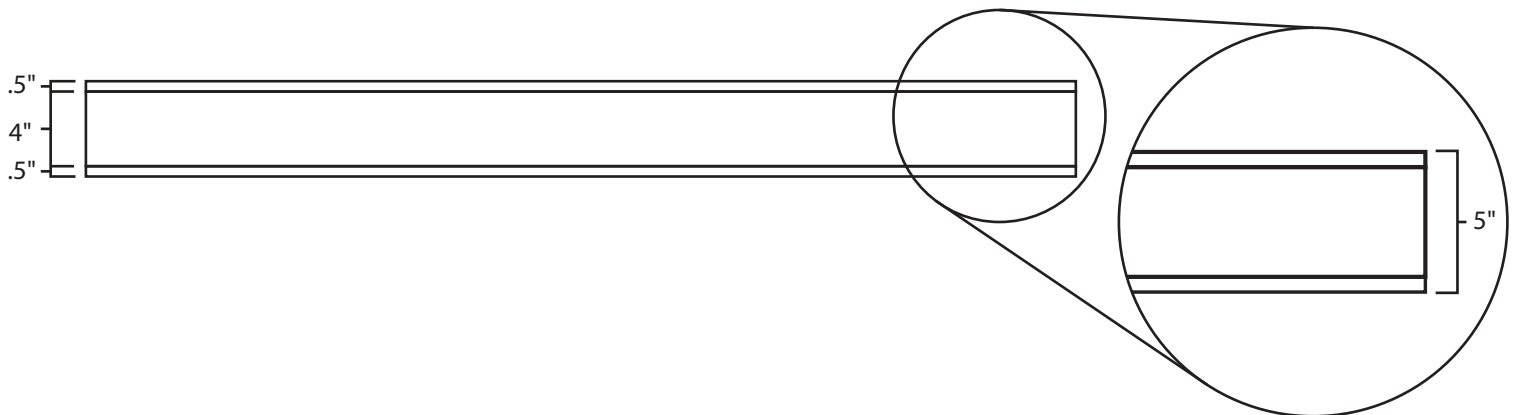

# Pallet Specification Sheet

Pallet ID: ppc4242-4SF-WP

Top View:

Bottom View:

Side View:

## Components & Specifications:

Dimensions: 42" x 42" x 5"  
Weight: 48lbs  
Stackable

Dynamic Capacity: 2,000lbs  
Static Capacity: 15,000lbs  
#10-12X1-1/2 Screws

All parts made of recycled plastic  
All parts made in USA  
Pallet is fully recyclable

Tolerances +/- 3/8"