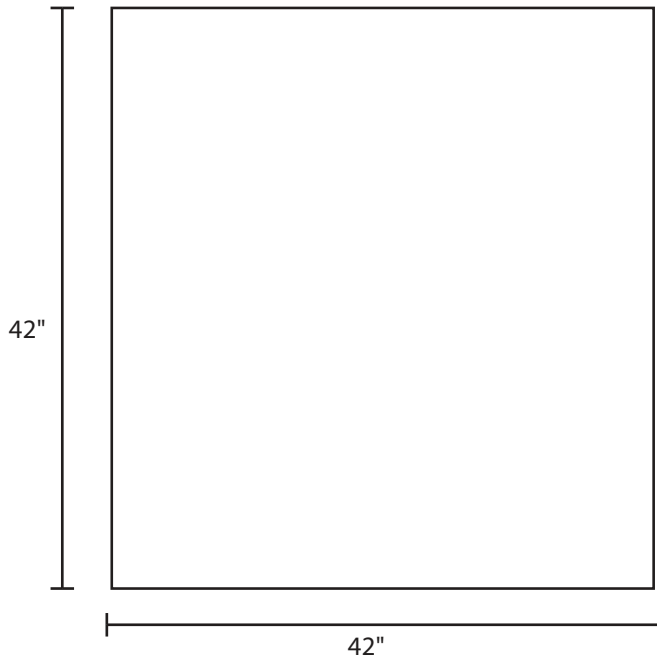

# Pallet Specification Sheet

Pallet ID: ppc4242-4SF-WP

Top View:

Bottom View:

Side View:

## Components & Specifications:

Dimensions: 42" x 42" x 5"  
Weight: 48lbs  
Stackable

Dynamic Capacity: 2,000lbs  
Static Capacity: 15,000lbs  
#10-12X1-1/2 Screws

All parts made of recycled plastic  
All parts made in USA  
Pallet is fully recyclable

Tolerances +/- 3/8"