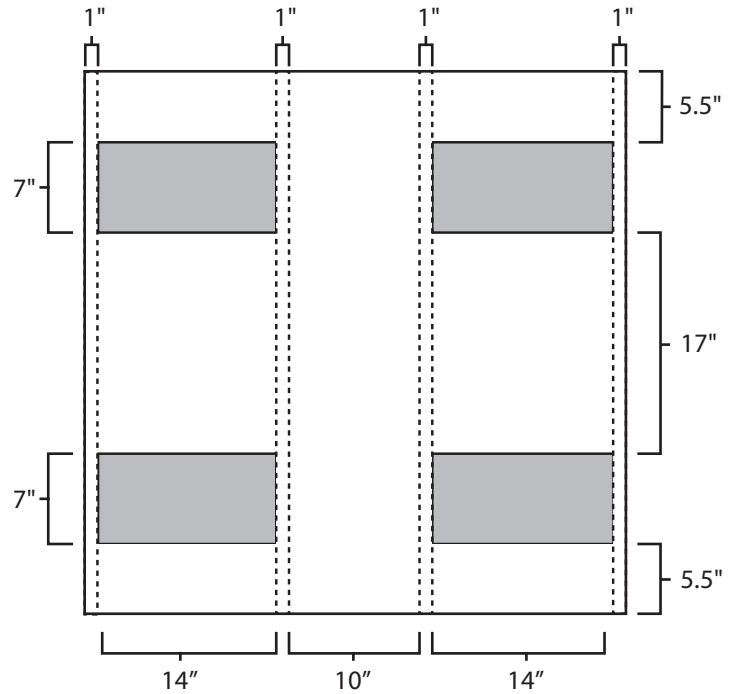

# Pallet Specification Sheet

Pallet ID: ppc4242-4SF-WP

Top View:

Bottom View:

Side View:

## Components & Specifications:

Dimensions: 42" x 42" x 5"  
Weight: 48lbs  
Stackable

Dynamic Capacity: 2,000lbs  
Static Capacity: 15,000lbs  
#10-12X1-1/2 Screws

All parts made of recycled plastic  
All parts made in USA  
Pallet is fully recyclable

Tolerances +/- 3/8"