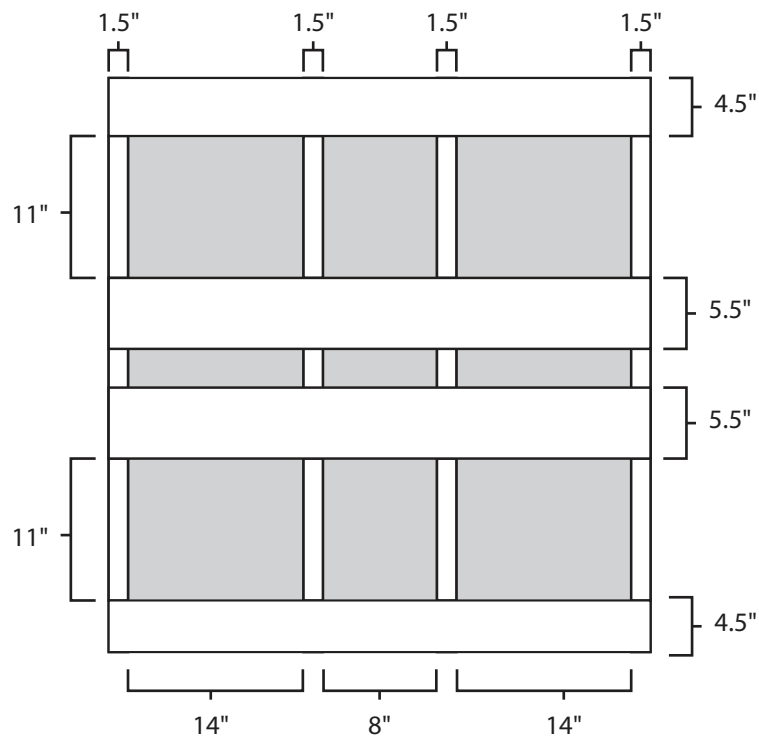

Pallet Specification Sheet

Pallet ID: ppc4245-4B45R-CS

Top View:

Bottom View:

Side View:

Components & Specifications:

Dimensions: 45" x 42" x 5"
Weight: 53lbs
Stackable

Dynamic Capacity: 2,000lbs
Static Capacity: 15,000lbs
#10-12X1-1/2 Screws

All parts made of recycled plastic
All parts made in USA
Pallet is fully recyclable

Tolerances +/- 3/8"