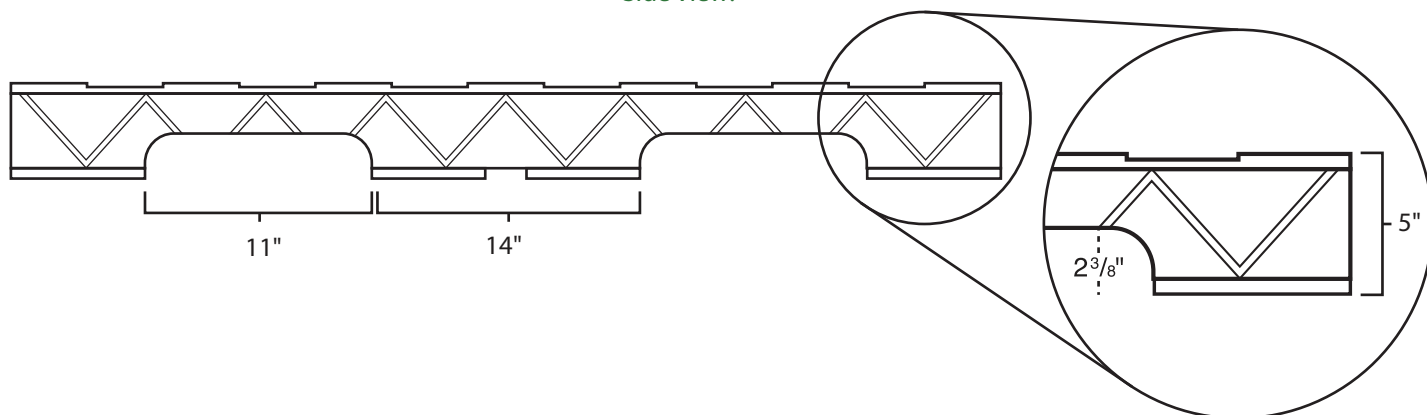

Pallet Specification Sheet

Pallet ID: ppc4245-4B45R-CS

Top View:

Bottom View:

Side View:

Components & Specifications:

Dimensions: 45" x 42" x 5"
Weight: 53lbs
Stackable

Dynamic Capacity: 2,000lbs
Static Capacity: 15,000lbs
#10-12X1-1/2 Screws

All parts made of recycled plastic
All parts made in USA
Pallet is fully recyclable

Tolerances +/- 3/8"