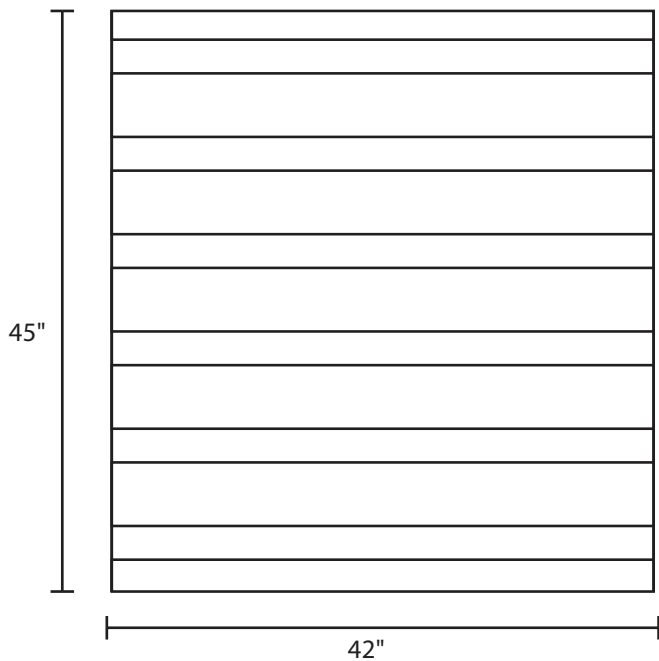

Pallet Specification Sheet

Pallet ID: ppc4245-4B45R-CS

Top View:

Bottom View:

Side View:

Components & Specifications:

Dimensions: 45" x 42" x 5"
Weight: 53lbs
Stackable

Dynamic Capacity: 2,000lbs
Static Capacity: 15,000lbs
#10-12X1-1/2 Screws

All parts made of recycled plastic
All parts made in USA
Pallet is fully recyclable

Tolerances +/- 3/8"