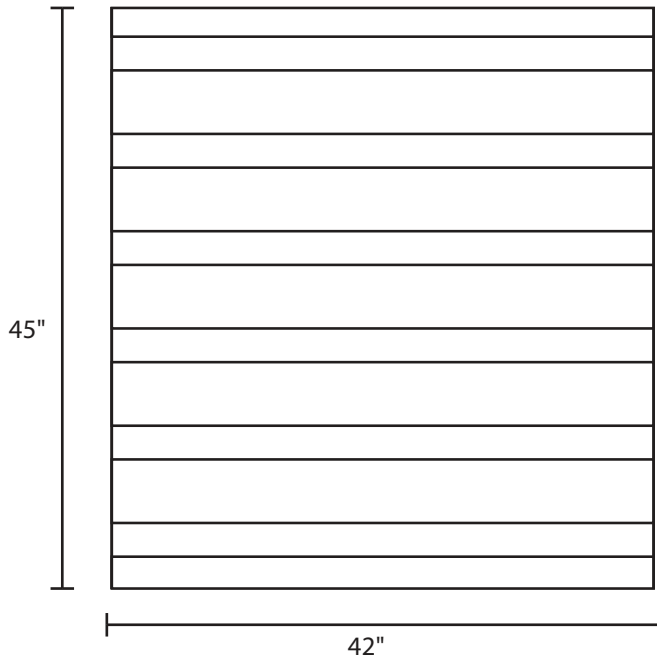

Pallet Specification Sheet

Pallet ID: ppc4245-4B4SR

Top View:

Bottom View:

Side View:

Components & Specifications:

Dimensions: 42" x 45" x 5"
Weight: 53lbs
Stackable

Dynamic Capacity: 2,000lbs
Static Capacity: 15,000lbs
#10-12X1-1/2 Screws

All parts made of recycled plastic
All parts made in USA
Pallet is fully recyclable

Tolerances +/- 3/8"