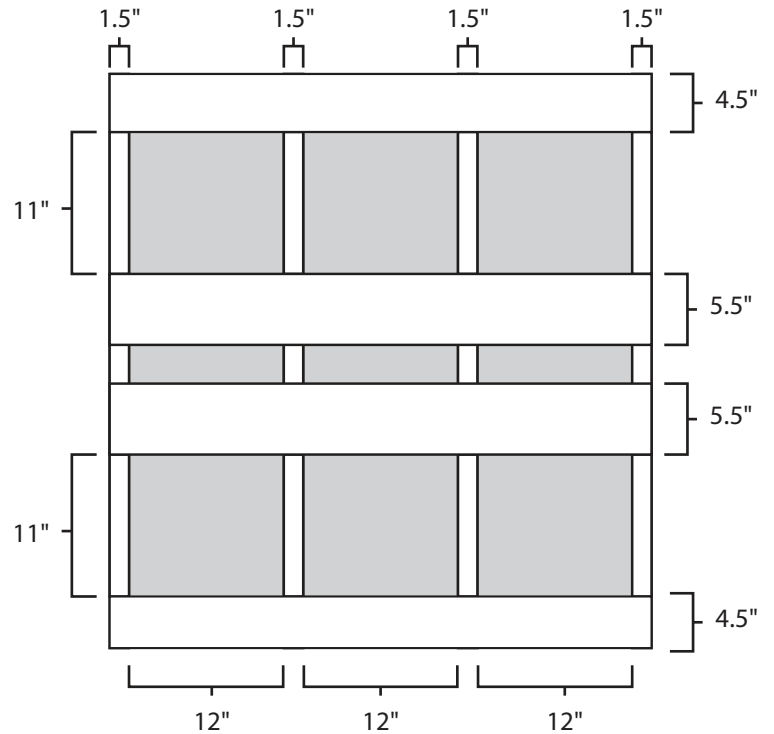

Pallet Specification Sheet

Pallet ID: ppc4245-4B4SR

Top View:

Bottom View:

Side View:

Components & Specifications:

Dimensions: 42" x 45" x 5"
Weight: 53lbs
Stackable

Dynamic Capacity: 2,000lbs
Static Capacity: 15,000lbs
#10-12X1-1/2 Screws

All parts made of recycled plastic
All parts made in USA
Pallet is fully recyclable

Tolerances +/- 3/8"