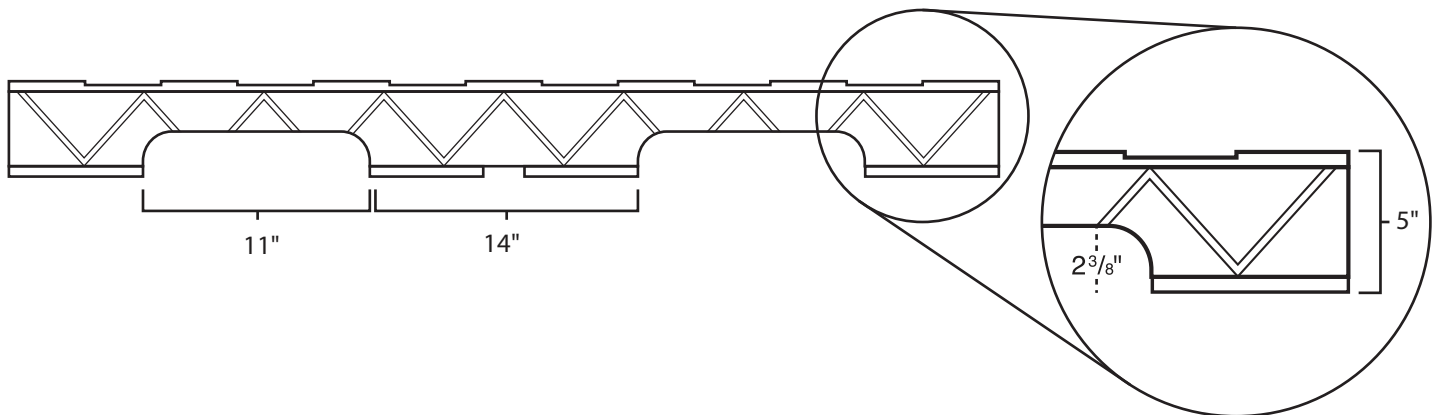

Pallet Specification Sheet

Pallet ID: ppc4245-4B4SR

Top View:

Bottom View:

Side View:

Components & Specifications:

Dimensions: 42" x 45" x 5"
Weight: 53lbs
Stackable

Dynamic Capacity: 2,000lbs
Static Capacity: 15,000lbs
#10-12X1-1/2 Screws

All parts made of recycled plastic
All parts made in USA
Pallet is fully recyclable

Tolerances +/- 3/8"