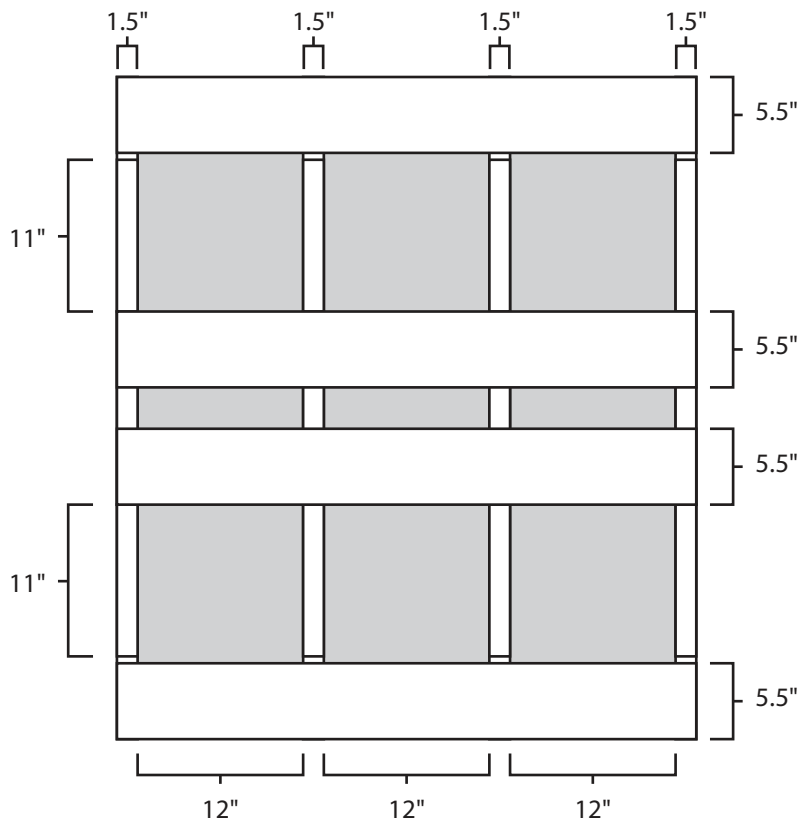

Pallet Specification Sheet

Pallet ID: ppc4248-4B4SR

Top View:

Bottom View:

Side View:

Components & Specifications:

Dimensions: 42" x 48" x 5"
Weight: 55lbs
Stackable

Dynamic Capacity: 2,000lbs
Static Capacity: 15,000lbs
#10-12X1-1/2 Screws

All parts made of recycled plastic
All parts made in USA
Pallet is fully recyclable

Tolerances +/- 3/8"