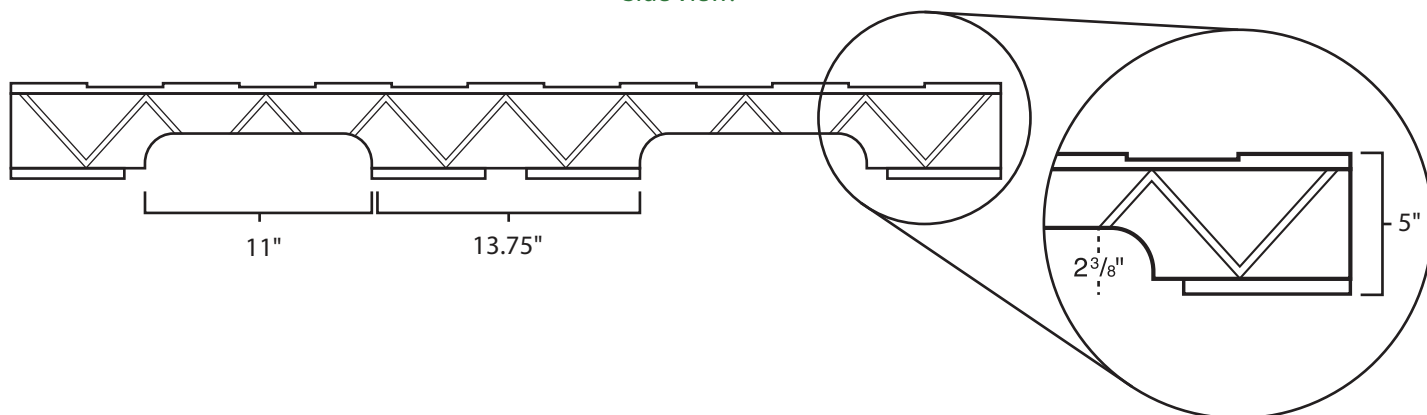

Pallet Specification Sheet

Pallet ID: ppc4248-4B4SR

Top View:

Bottom View:

Side View:

Components & Specifications:

Dimensions: 42" x 48" x 5"
Weight: 55lbs
Stackable

Dynamic Capacity: 2,000lbs
Static Capacity: 15,000lbs
#10-12X1-1/2 Screws

All parts made of recycled plastic
All parts made in USA
Pallet is fully recyclable

Tolerances +/- 3/8"