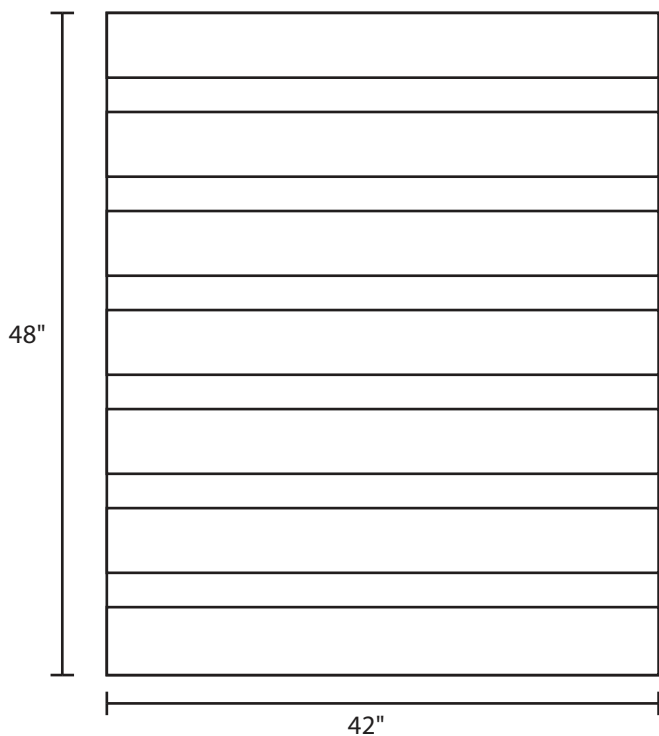

Pallet Specification Sheet

Pallet ID: ppc4248-4B4SR

Top View:

Bottom View:

Side View:

Components & Specifications:

Dimensions: 42" x 48" x 5"
Weight: 55lbs
Stackable

Dynamic Capacity: 2,000lbs
Static Capacity: 15,000lbs
#10-12X1-1/2 Screws

All parts made of recycled plastic
All parts made in USA
Pallet is fully recyclable

Tolerances +/- 3/8"