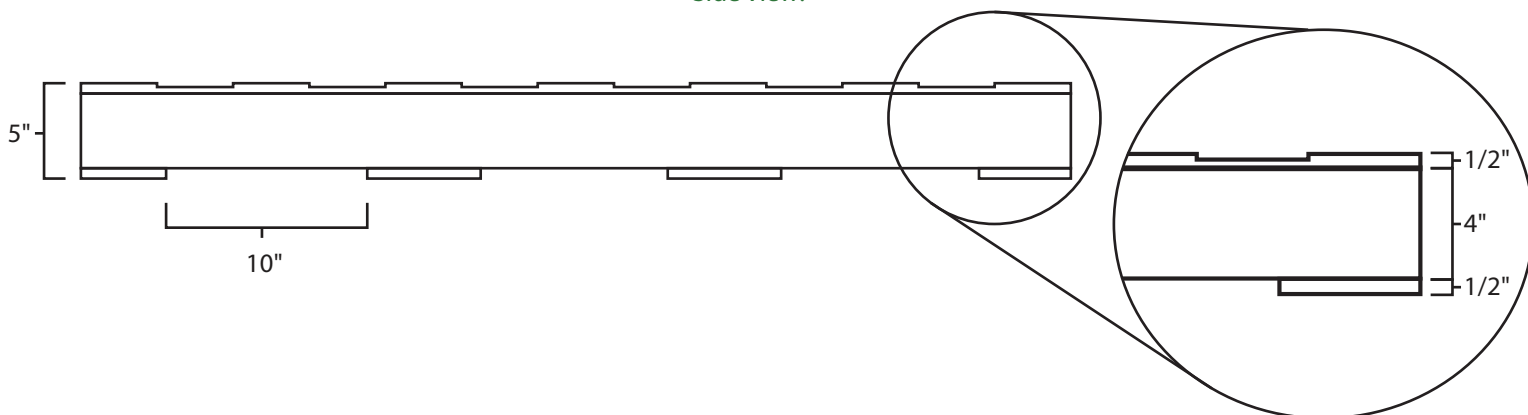

Pallet Specification Sheet

Pallet ID: ppc-4252-4B4SR-SS

Top View:

Bottom View:

Side View:

Components & Specifications:

Dimensions: 44" x 56" x 5"
Weight: 60lbs
Stackable

Dynamic Capacity: 2,500lbs
Static Capacity: 15,000lbs
#10-12X1-1/2 Screws

All parts made of recycled plastic
All parts made in USA
Pallet is fully recyclable

Tolerances +/- 3/8"