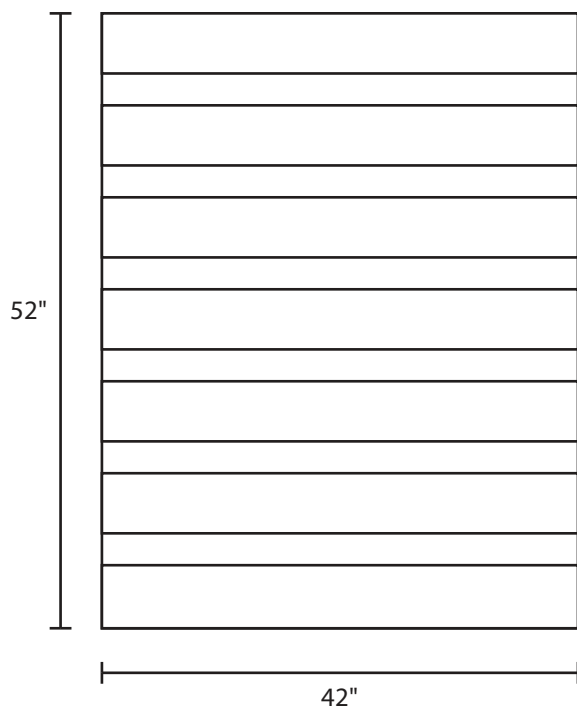

Pallet Specification Sheet

Pallet ID: ppc-4252-4B4SR-SS

Top View:

Bottom View:

Side View:

Components & Specifications:

Dimensions: 44" x 56" x 5"
Weight: 60lbs
Stackable

Dynamic Capacity: 2,500lbs
Static Capacity: 15,000lbs
#10-12X1-1/2 Screws

All parts made of recycled plastic
All parts made in USA
Pallet is fully recyclable

Tolerances +/- 3/8"