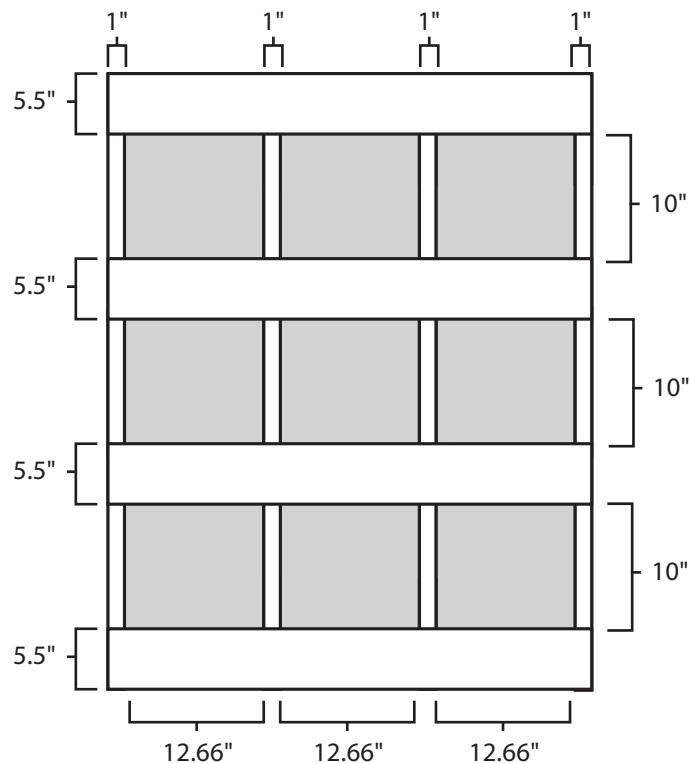

Pallet Specification Sheet

Pallet ID: ppc-4252-4B4SR-SS

Top View:

Bottom View:

Side View:

Components & Specifications:

Dimensions: 44" x 56" x 5"
Weight: 60lbs
Stackable

Dynamic Capacity: 2,500lbs
Static Capacity: 15,000lbs
#10-12X1-1/2 Screws

All parts made of recycled plastic
All parts made in USA
Pallet is fully recyclable

Tolerances +/- 3/8"