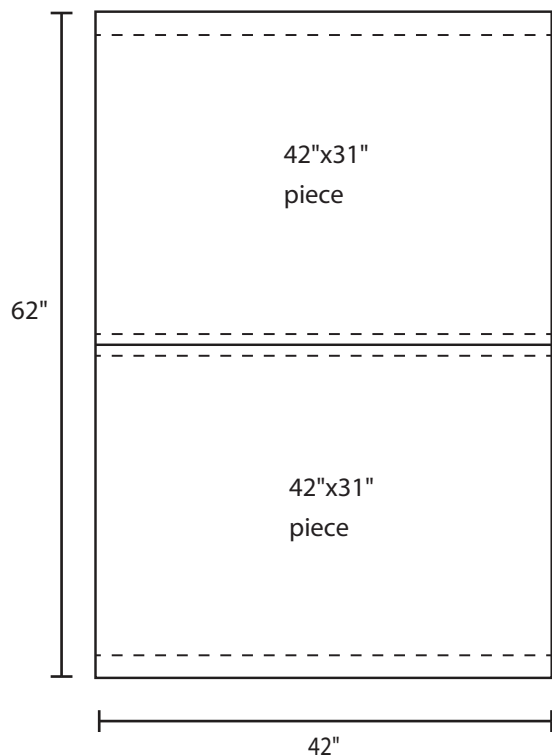

Pallet Specification Sheet

Pallet ID: ppc4262-454BF-3XS

Top View:

Bottom View:

Side View:

Components & Specifications:

Dimensions: 42" x 62" x 5"

Dynamic Capacity: 3,500lbs

Weight: 72lbs

Static Capacity: 15,000lbs

Stackable

All parts made of recycled plastic