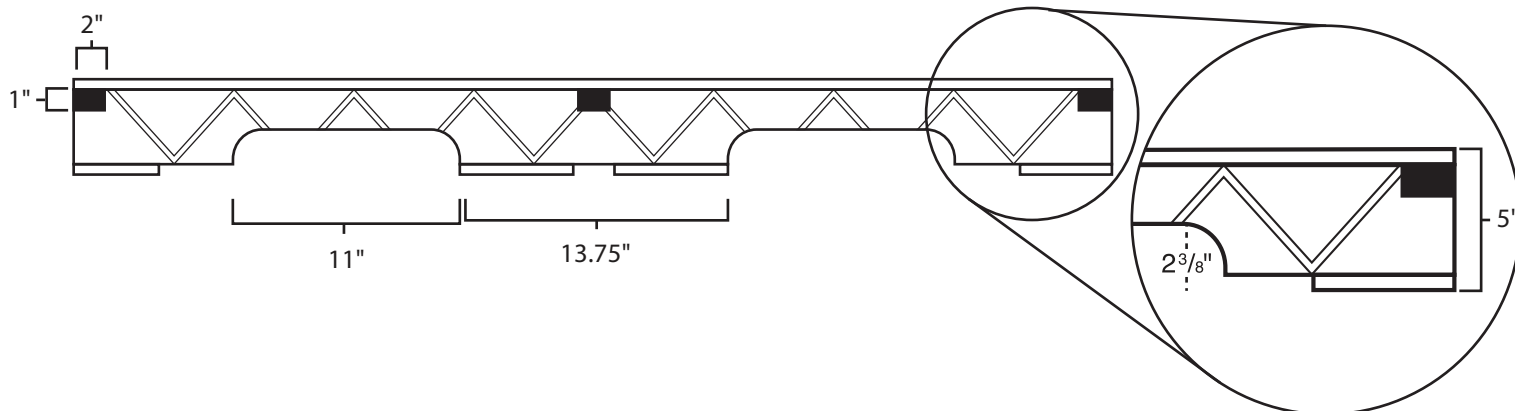

Pallet Specification Sheet

Pallet ID: ppc4262-454BF-3XS

Top View:

Bottom View:

Side View:

Components & Specifications:

Dimensions: 42" x 62" x 5"

Dynamic Capacity: 3,500lbs

Weight: 72lbs

Static Capacity: 15,000lbs

Stackable

All parts made of recycled plastic