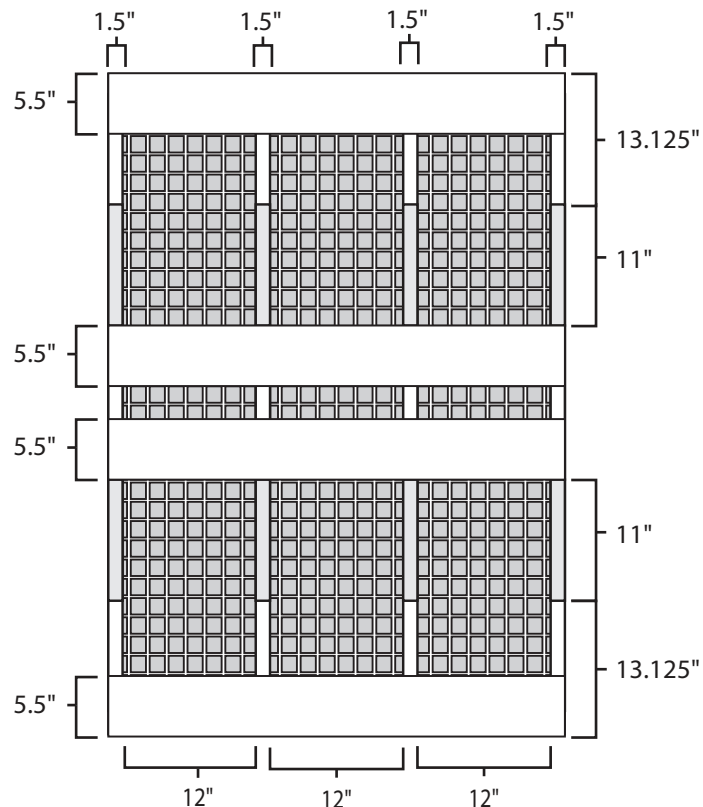

Pallet Specification Sheet

Pallet ID: ppc4262-454BF-3XS

Top View:

Bottom View:

Side View:

Components & Specifications:

Dimensions: 42" x 62" x 5"

Dynamic Capacity: 3,500lbs

Weight: 72lbs

Static Capacity: 15,000lbs

Stackable

All parts made of recycled plastic