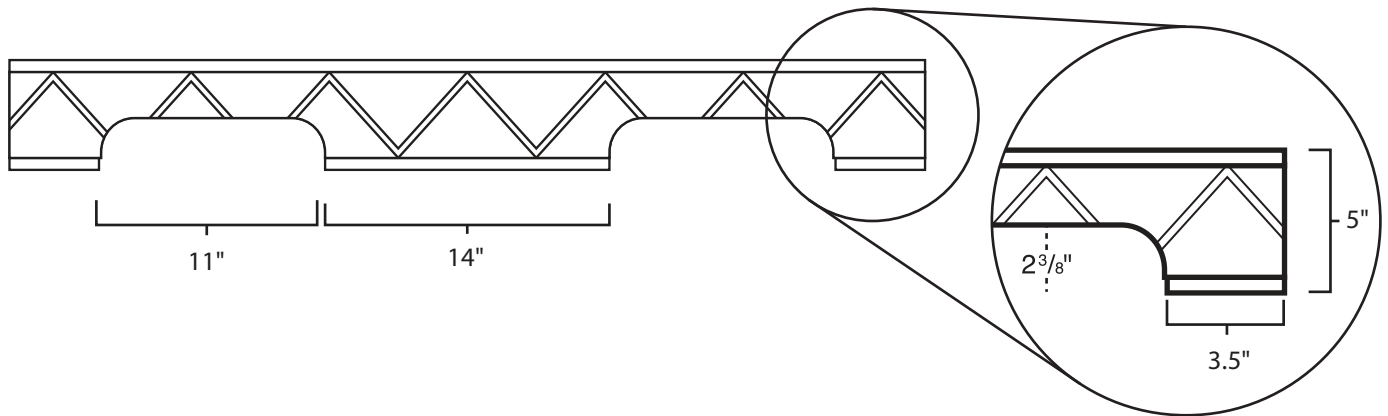

Pallet Specification Sheet

Pallet ID: ppc4343-3B4SF-CB

Components & Specifications:

Dimensions: 43" x 43" x 5"
Weight: 56lbs
Stackable

Dynamic Capacity: 2,000lbs
Static Capacity: 15,000lbs
#10-12X1-1/2 Screws

All parts made of recycled plastic
All parts made in USA
Pallet is fully recyclable
Tolerances +/- 3/8"