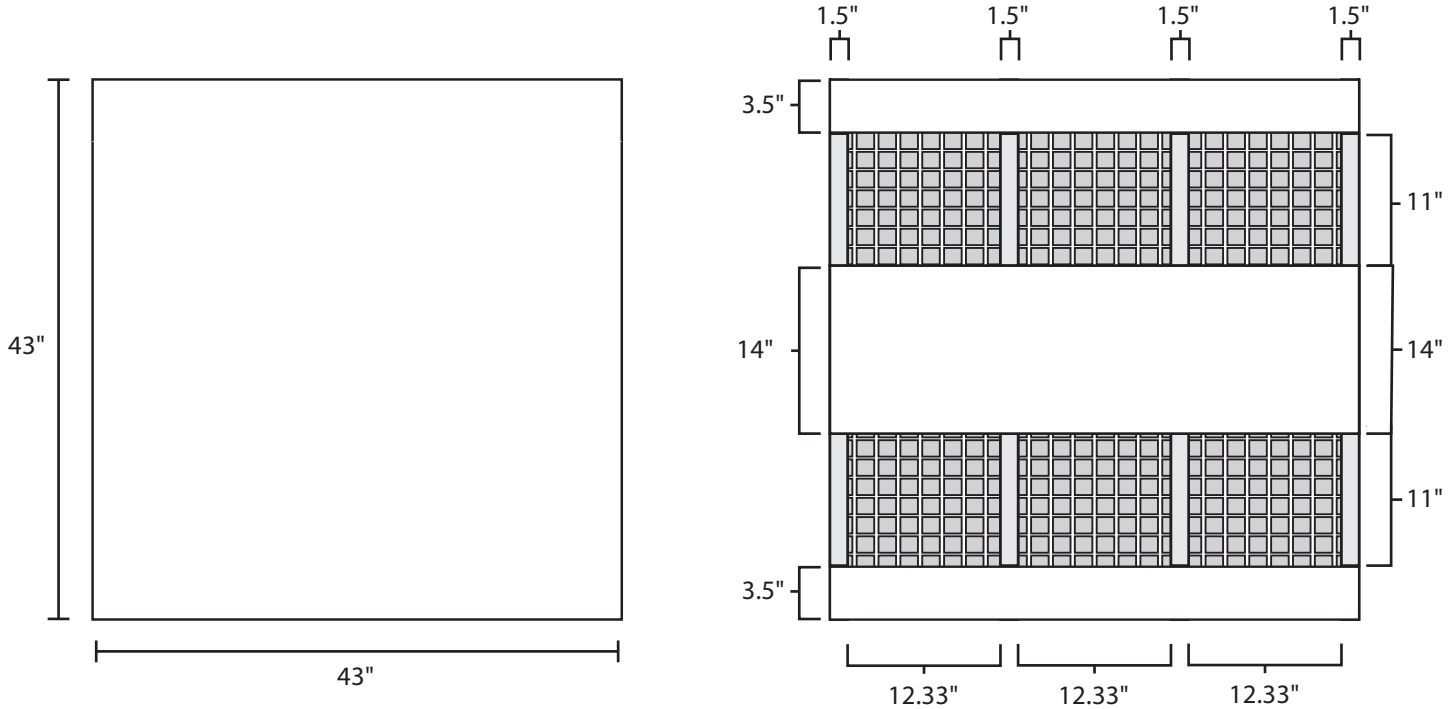

Pallet Specification Sheet

Pallet ID: ppc4343-3B4SF-CB

Components & Specifications:

Dimensions: 43" x 43" x 5"
Weight: 56lbs
Stackable

Dynamic Capacity: 2,000lbs
Static Capacity: 15,000lbs
#10-12X1-1/2 Screws

All parts made of recycled plastic
All parts made in USA
Pallet is fully recyclable
Tolerances +/- 3/8"