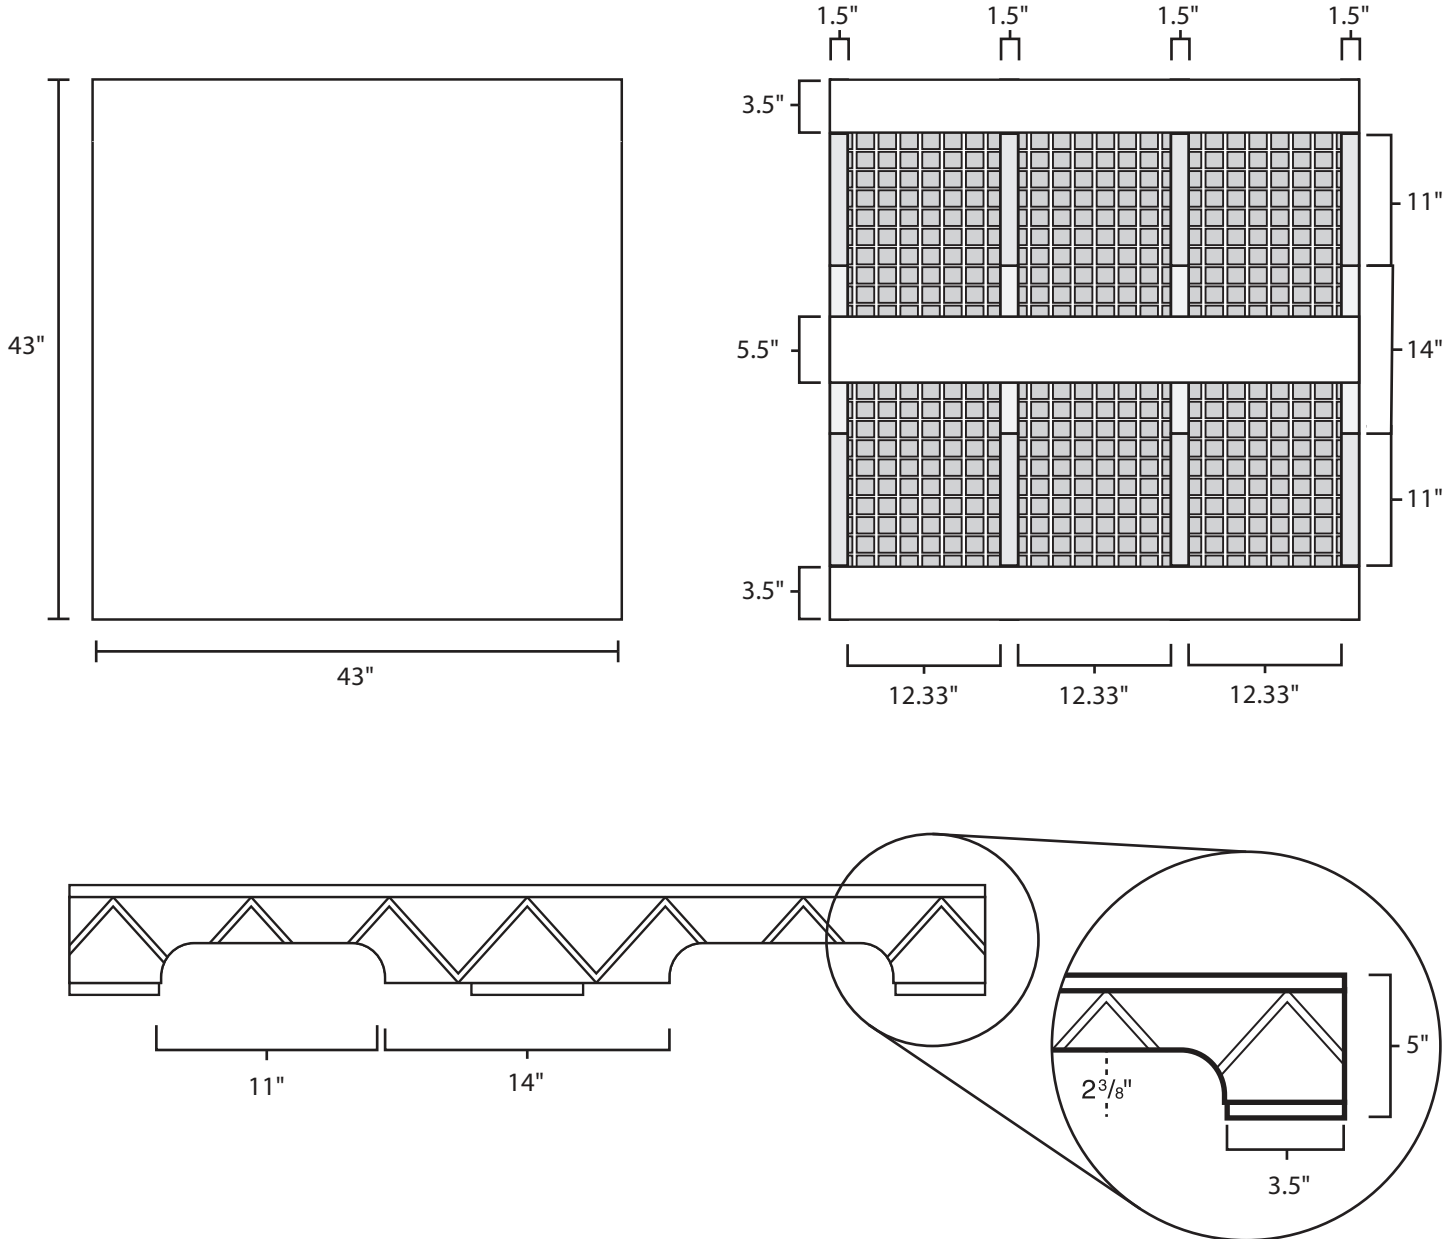

Pallet Specification Sheet

Pallet ID: ppc4343-3B4SF-CB (2)

Components & Specifications:

Dimensions: 43" x 43" x 5"
Weight: 52lbs
Stackable

Dynamic Capacity: 2,000lbs
Static Capacity: 15,000lbs
#10-12X1-1/2 Screws

All parts made of recycled plastic
All parts made in USA
Pallet is fully recyclable
Tolerances +/- 3/8"