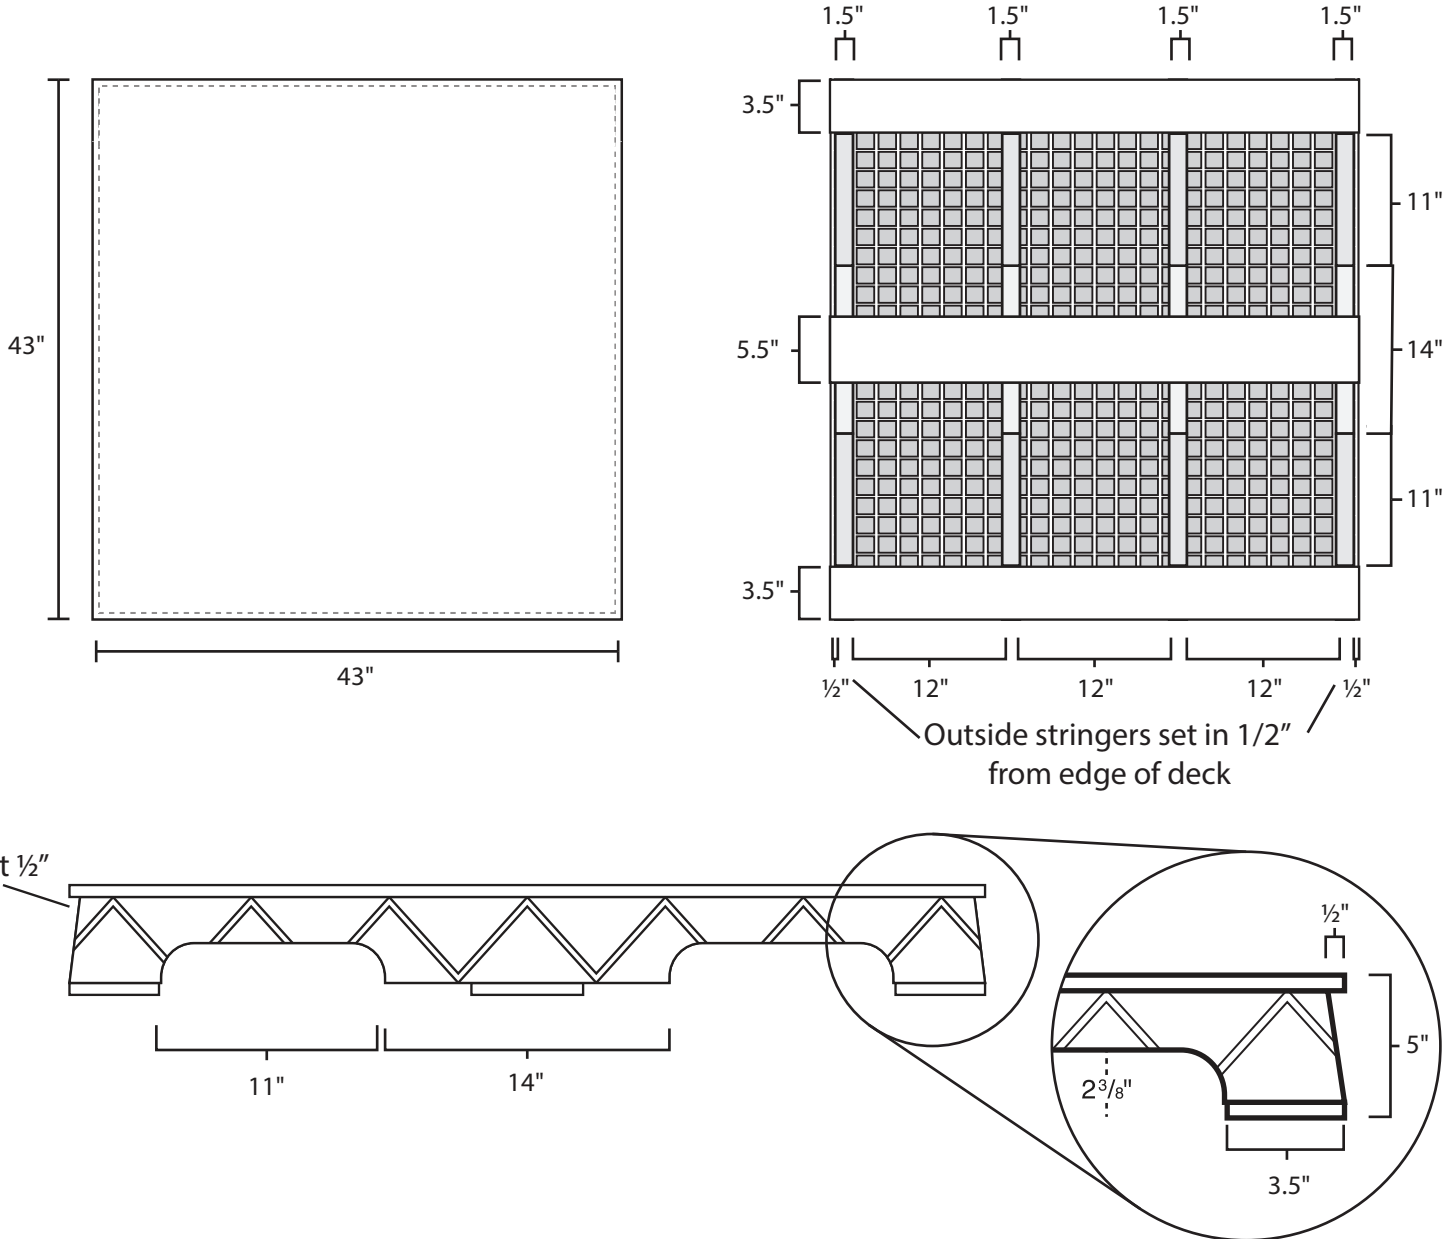

Pallet Specification Sheet

Pallet ID: ppc4343-3B4SF-CB (3)

Components & Specifications:

Dimensions: 43" x 43" x 5"
Weight: 52lbs
Stackable

Dynamic Capacity: 2,000lbs
Static Capacity: 15,000lbs
#10-12X1-1/2 Screws

All parts made of recycled plastic
All parts made in USA
Pallet is fully recyclable
Tolerances +/- 3/8"