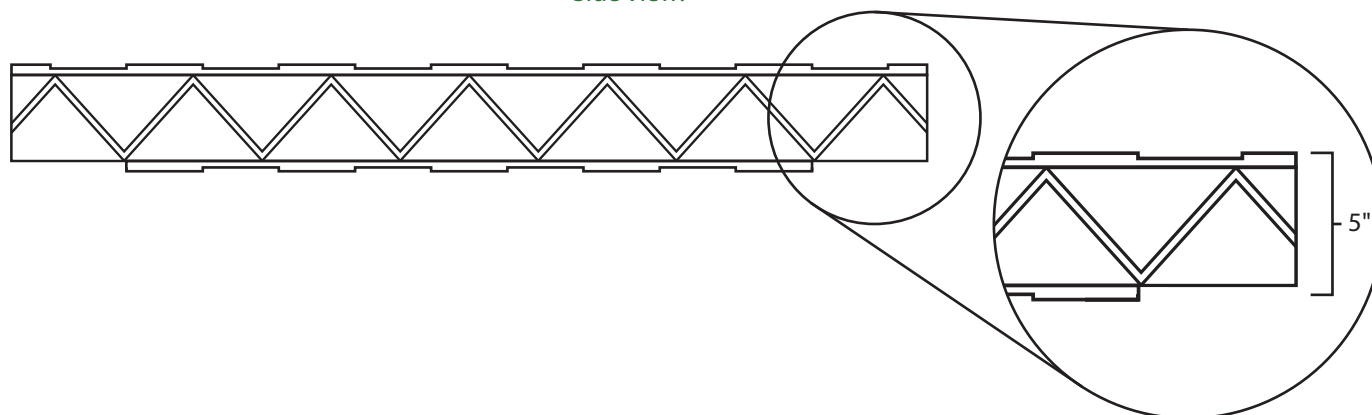

Pallet Specification Sheet

Pallet ID: ppc4343-4S-SS-CS-RV-RC-CD

Top View:

Bottom View:

Side View:

Components & Specifications:

Dimensions: 43" x 43" x 5"

Dynamic Capacity: 2,000lbs

All parts made of recycled plastic

Tolerances +/- 3/8"

Weight: 59lbs

All parts made in USA

Stackable

#10-12X1-1/2 Screws

Pallet is fully recyclable