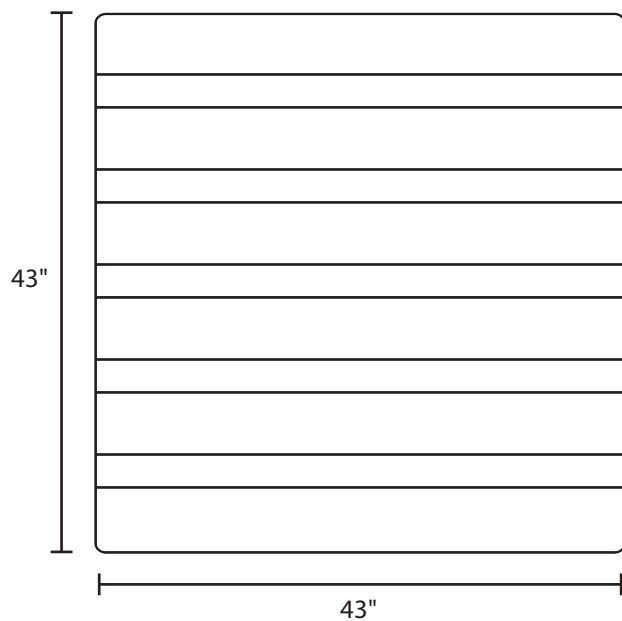

Pallet Specification Sheet

Pallet ID: ppc4343-4S-SS-CS-RV-RC-CD

Top View:

Bottom View:

Side View:

Components & Specifications:

Dimensions: 43" x 43" x 5"

Dynamic Capacity: 2,000lbs

All parts made of recycled plastic

Tolerances +/- 3/8"

Weight: 59lbs

All parts made in USA

Stackable

#10-12X1-1/2 Screws

Pallet is fully recyclable