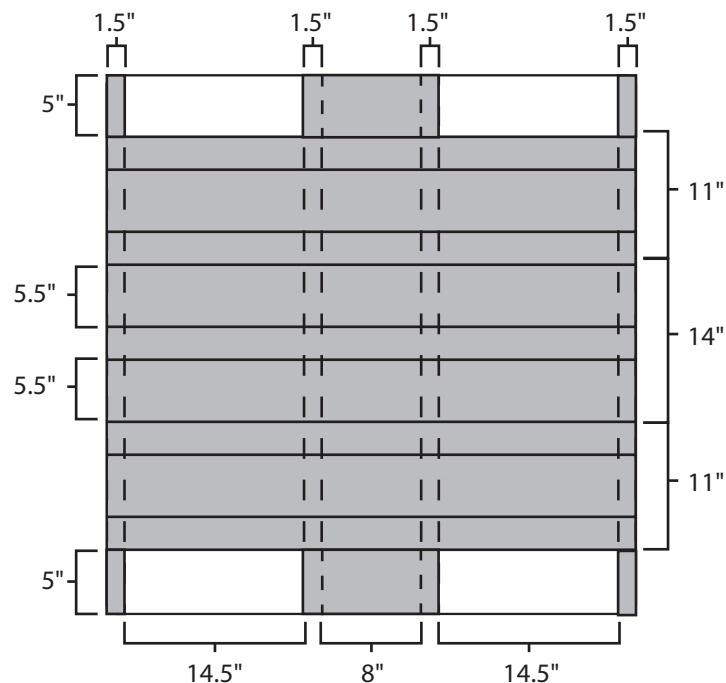

Pallet Specification Sheet

Pallet ID: ppc4343-4S-SS-CS-RV-RC-CD

Top View:

Bottom View:

Side View:

Components & Specifications:

Dimensions: 43" x 43" x 5"

Dynamic Capacity: 2,000lbs

All parts made of recycled plastic

Tolerances +/- 3/8"

Weight: 59lbs

All parts made in USA

Stackable

#10-12X1-1/2 Screws

Pallet is fully recyclable