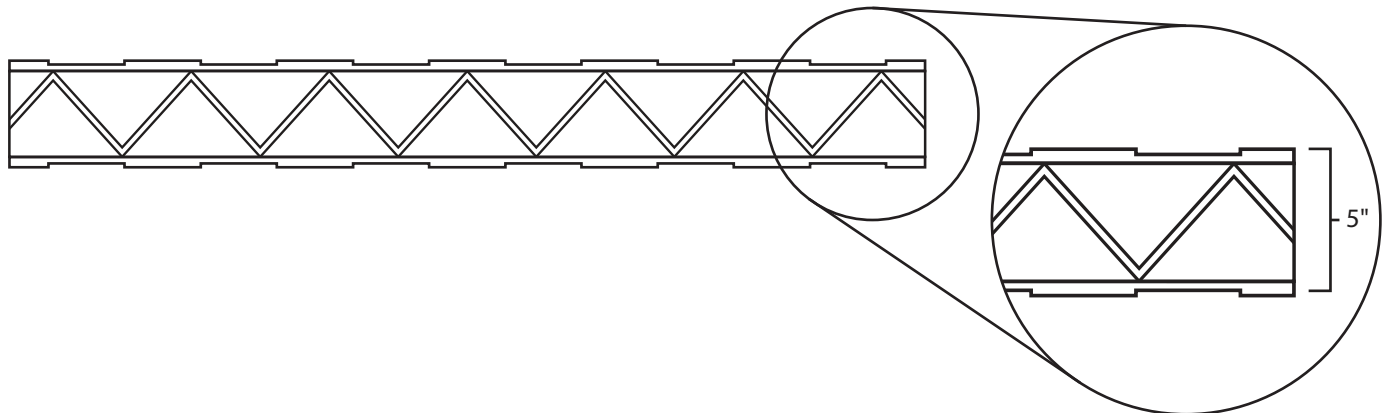

Pallet Specification Sheet

Pallet ID: ppc4343-4S-SS-CS-RV-RC

Top View:

Bottom View:

Side View:

Components & Specifications:

Dimensions: 43" x 43" x 5"
Weight: 59lbs
Stackable

Dynamic Capacity: 2,000lbs
Static Capacity: 15,000lbs
#10-12X1-1/2 Screws

All parts made of recycled plastic
All parts made in USA
Pallet is fully recyclable
Tolerances +/- 3/8"