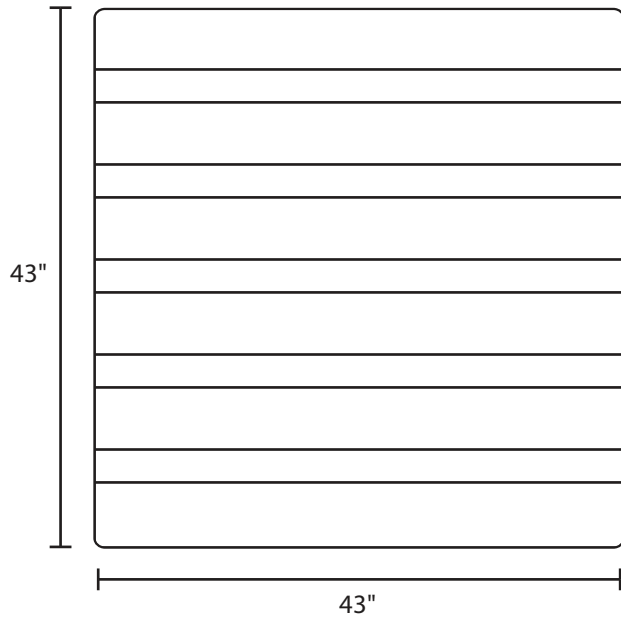

Pallet Specification Sheet

Pallet ID: ppc4343-4S-SS-CS-RV-RC

Top View:

Bottom View:

Side View:

Components & Specifications:

Dimensions: 43" x 43" x 5"
Weight: 59lbs
Stackable

Dynamic Capacity: 2,000lbs
Static Capacity: 15,000lbs
#10-12X1-1/2 Screws

All parts made of recycled plastic
All parts made in USA
Pallet is fully recyclable
Tolerances +/- 3/8"