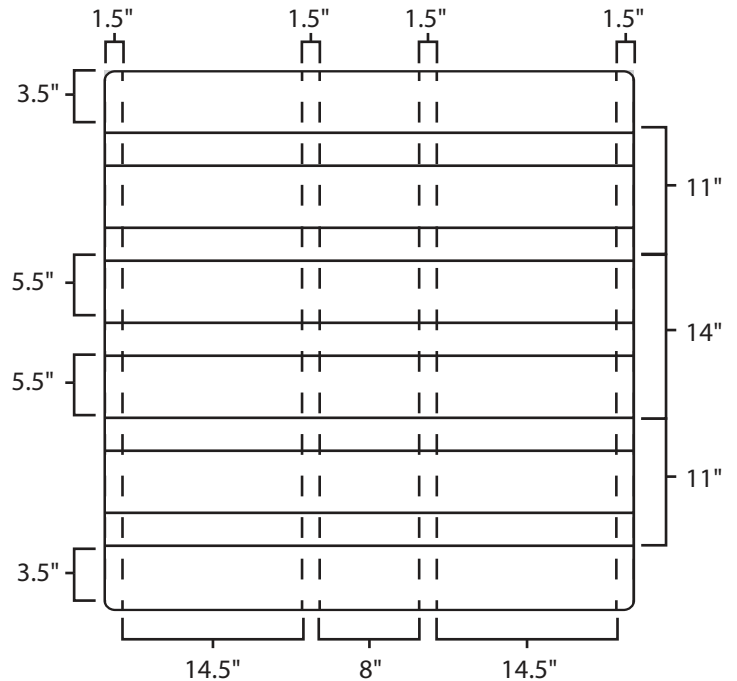

Pallet Specification Sheet

Pallet ID: ppc4343-4S-SS-CS-RV-RC

Top View:

Bottom View:

Side View:

Components & Specifications:

Dimensions: 43" x 43" x 5"
Weight: 59lbs
Stackable

Dynamic Capacity: 2,000lbs
Static Capacity: 15,000lbs
#10-12X1-1/2 Screws

All parts made of recycled plastic
All parts made in USA
Pallet is fully recyclable
Tolerances +/- 3/8"