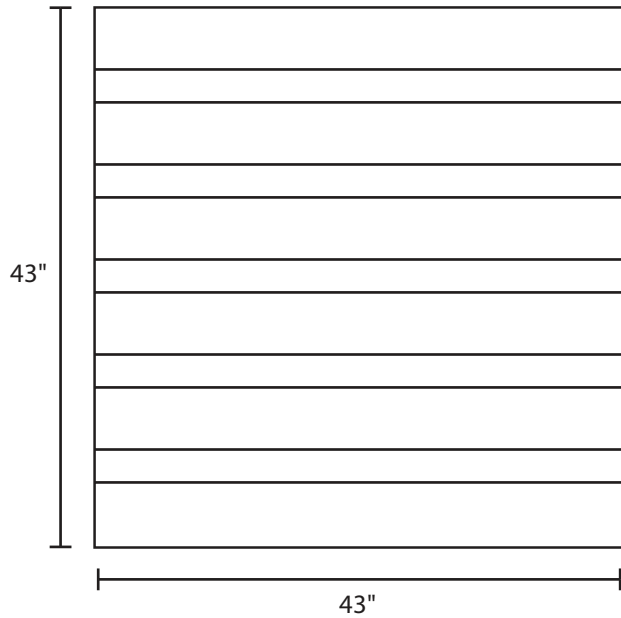

# Pallet Specification Sheet

Pallet ID: ppc4343-4SR-CS-RV

Top View:

Bottom View:

Side View:

## Components & Specifications:

Dimensions: 43" x 43" x 5"  
Weight: 40lbs  
Stackable

Dynamic Capacity: 2,000lbs  
Static Capacity: 15,000lbs  
#10-12X1-1/2 Screws

All parts made of recycled plastic  
All parts made in USA  
Pallet is fully recyclable  
Tolerances +/- 3/8"