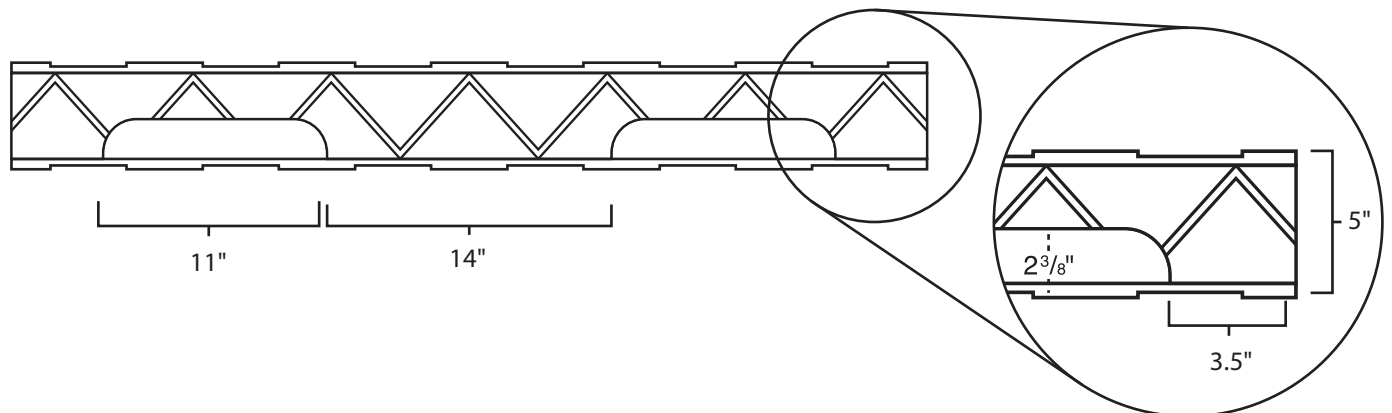

# Pallet Specification Sheet

Pallet ID: ppc4343-4SR-CS-RV

Top View:

Bottom View:

Side View:

## Components & Specifications:

Dimensions: 43" x 43" x 5"  
Weight: 40lbs  
Stackable

Dynamic Capacity: 2,000lbs  
Static Capacity: 15,000lbs  
#10-12X1-1/2 Screws

All parts made of recycled plastic  
All parts made in USA  
Pallet is fully recyclable  
Tolerances +/- 3/8"