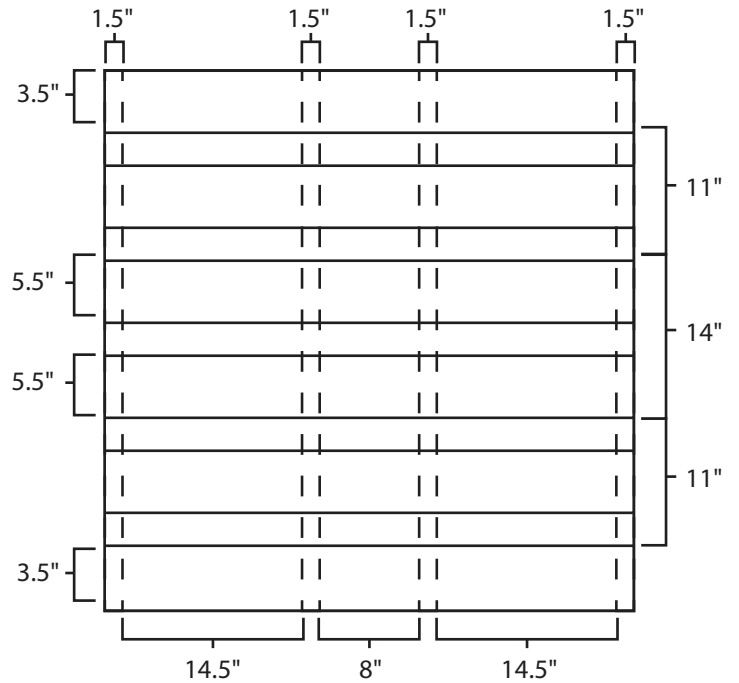

# Pallet Specification Sheet

Pallet ID: ppc4343-4SR-CS-RV

Top View:

Bottom View:

Side View:

## Components & Specifications:

Dimensions: 43" x 43" x 5"  
Weight: 40lbs  
Stackable

Dynamic Capacity: 2,000lbs  
Static Capacity: 15,000lbs  
#10-12X1-1/2 Screws

All parts made of recycled plastic  
All parts made in USA  
Pallet is fully recyclable  
Tolerances +/- 3/8"