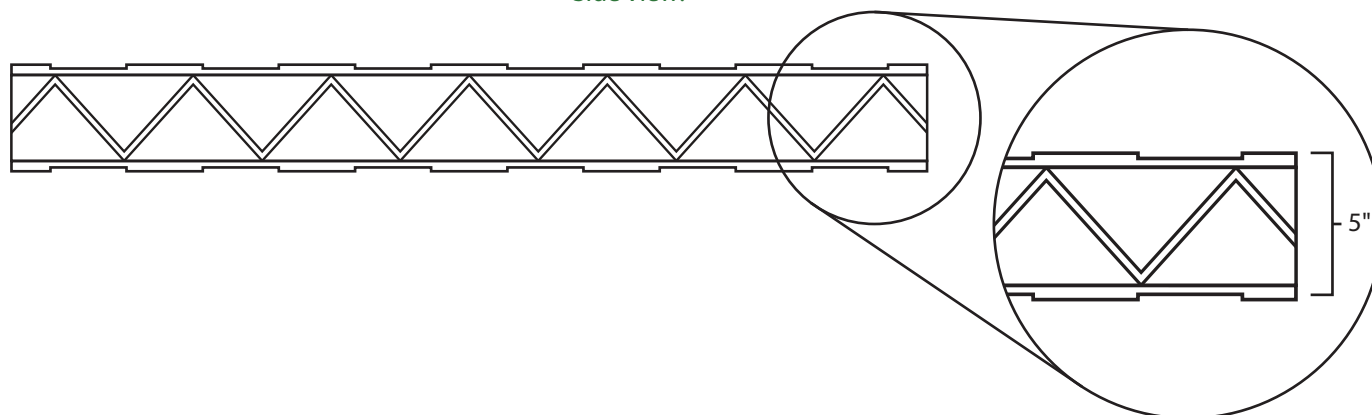

Pallet Specification Sheet

Pallet ID: ppc4343-4SR-SS-CS-RV

Top View:

Bottom View:

Side View:

Components & Specifications:

Dimensions: 43" x 43" x 5"
Weight: 37lbs
Stackable

Dynamic Capacity: 2,000lbs
Static Capacity: 15,000lbs
#10-12X1-1/2 Screws

All parts made of recycled plastic
All parts made in USA
Pallet is fully recyclable
Tolerances +/- 3/8"