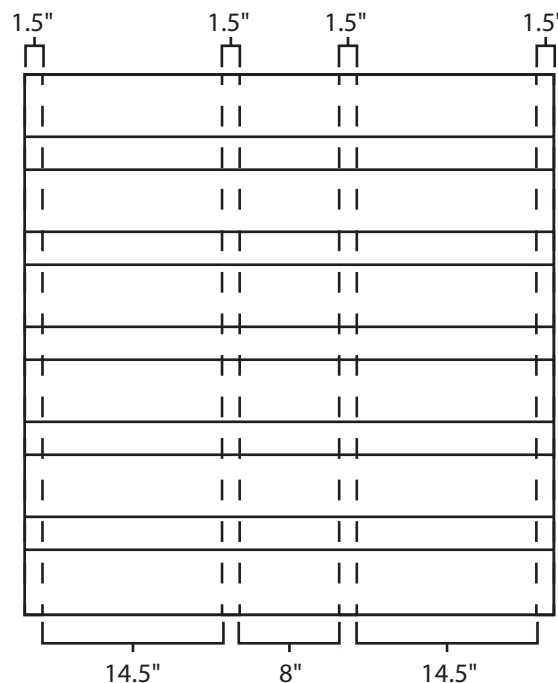

Pallet Specification Sheet

Pallet ID: ppc4343-4SR-SS-CS-RV

Top View:

Bottom View:

Side View:

Components & Specifications:

Dimensions: 43" x 43" x 5"
Weight: 37lbs
Stackable

Dynamic Capacity: 2,000lbs
Static Capacity: 15,000lbs
#10-12X1-1/2 Screws

All parts made of recycled plastic
All parts made in USA
Pallet is fully recyclable
Tolerances +/- 3/8"