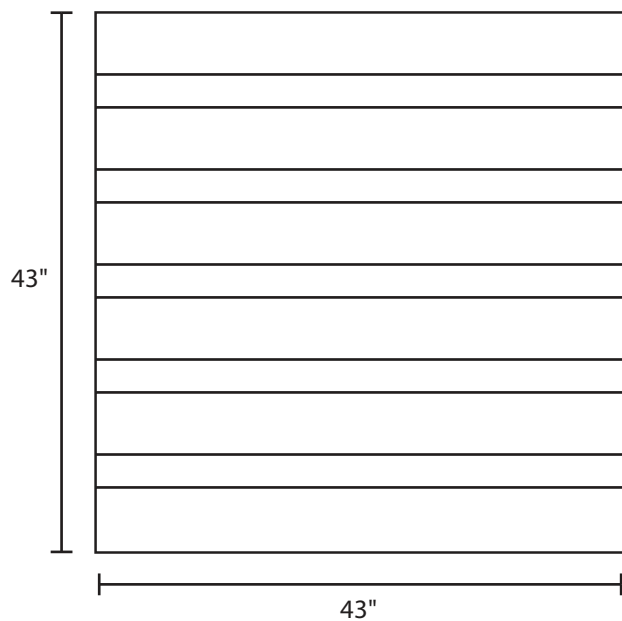

Pallet Specification Sheet

Pallet ID: ppc4343-4SR-SS-CS-RV

Top View:

Bottom View:

Side View:

Components & Specifications:

Dimensions: 43" x 43" x 5"
Weight: 37lbs
Stackable

Dynamic Capacity: 2,000lbs
Static Capacity: 15,000lbs
#10-12X1-1/2 Screws

All parts made of recycled plastic
All parts made in USA
Pallet is fully recyclable
Tolerances +/- 3/8"