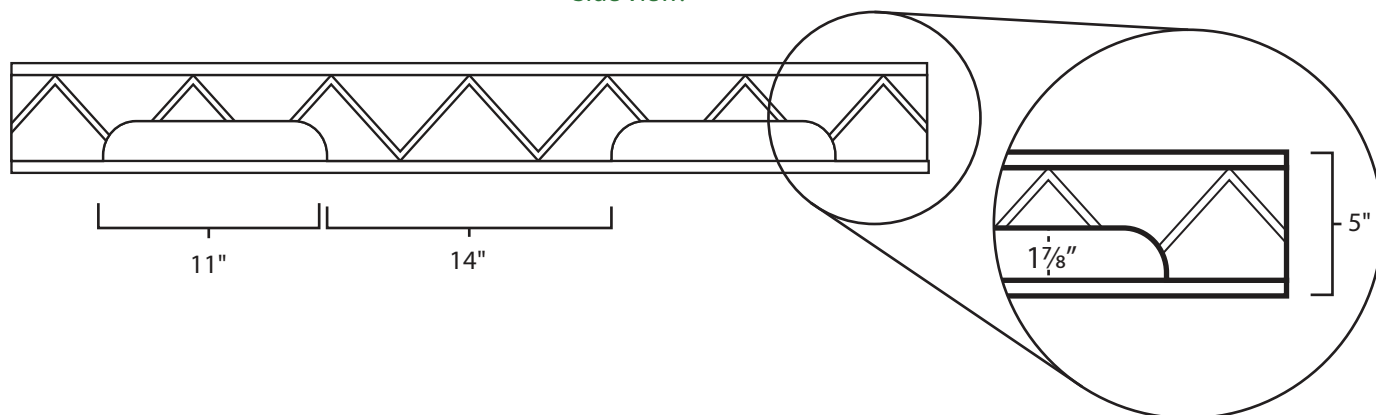

# Pallet Specification Sheet

Pallet ID: ppc-4444-3SF-WP

Top View:

Bottom View:

Side View:

## Components & Specifications:

Dimensions: 44" x 44" x 5"  
Weight: 58 lbs  
Stackable

Dynamic Capacity: 4,000lbs  
Static Capacity: 25,000lbs  
#10-12X1-1/2 Screws

All parts made of recycled plastic  
All parts made in USA  
Pallet is fully recyclable  
Tolerances +/- 3/8"