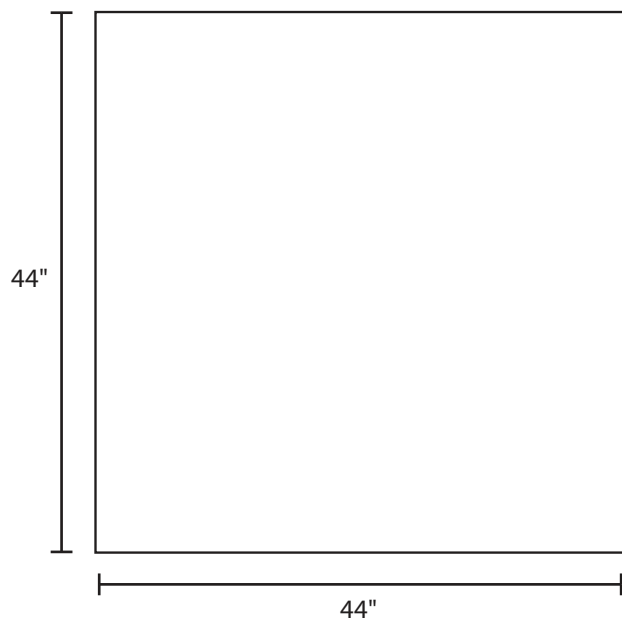

# Pallet Specification Sheet

Pallet ID: ppc-4444-3SF-WP

Top View:

Bottom View:

Side View:

## Components & Specifications:

Dimensions: 44" x 44" x 5"  
Weight: 58 lbs  
Stackable

Dynamic Capacity: 4,000lbs  
Static Capacity: 25,000lbs  
#10-12X1-1/2 Screws

All parts made of recycled plastic  
All parts made in USA  
Pallet is fully recyclable  
Tolerances +/- 3/8"