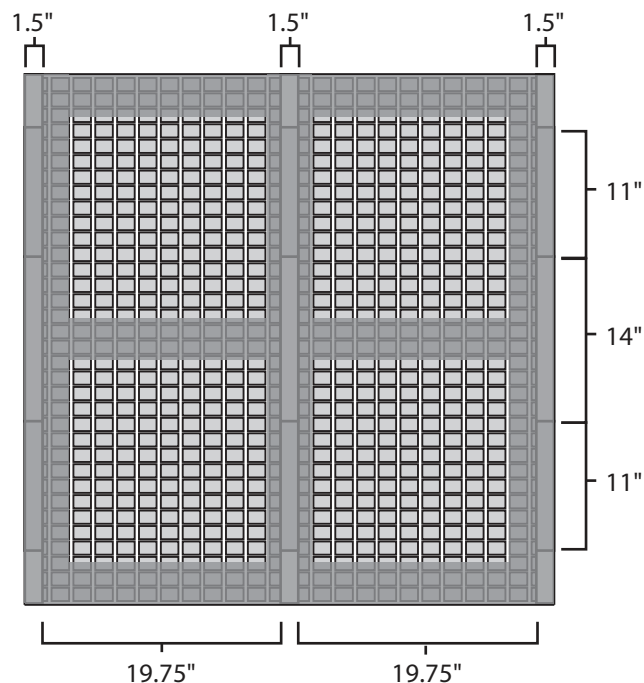

# Pallet Specification Sheet

Pallet ID: ppc-4444-3SF-WP

Top View:

Bottom View:

Side View:

## Components & Specifications:

Dimensions: 44" x 44" x 5"  
Weight: 58 lbs  
Stackable

Dynamic Capacity: 4,000lbs  
Static Capacity: 25,000lbs  
#10-12X1-1/2 Screws

All parts made of recycled plastic  
All parts made in USA  
Pallet is fully recyclable  
Tolerances +/- 3/8"