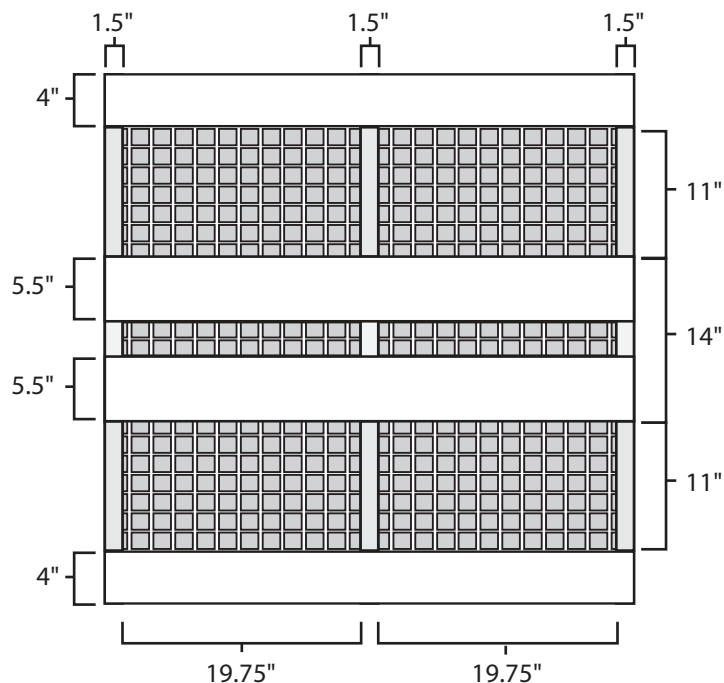

Pallet Specification Sheet

Pallet ID: ppc-4444-4B3SF

Top View:

Bottom View:

Side View:

Components & Specifications:

Dimensions: 44" x 44" x 5"
Weight: 48lbs
Stackable

Dynamic Capacity: 2,000lbs
Static Capacity: 15,000lbs
#10-12X1-1/2 Screws

All parts made of recycled plastic
All parts made in USA
Pallet is fully recyclable

Tolerances +/- 3/8"