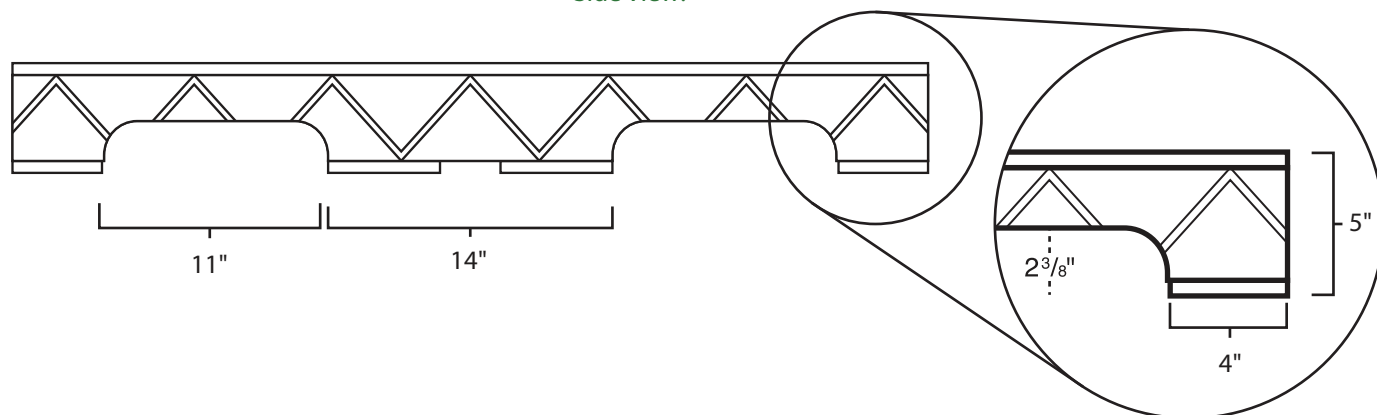

Pallet Specification Sheet

Pallet ID: ppc-4444-4B3SF

Top View:

Bottom View:

Side View:

Components & Specifications:

Dimensions: 44" x 44" x 5"
Weight: 48lbs
Stackable

Dynamic Capacity: 2,000lbs
Static Capacity: 15,000lbs
#10-12X1-1/2 Screws

All parts made of recycled plastic
All parts made in USA
Pallet is fully recyclable

Tolerances +/- 3/8"