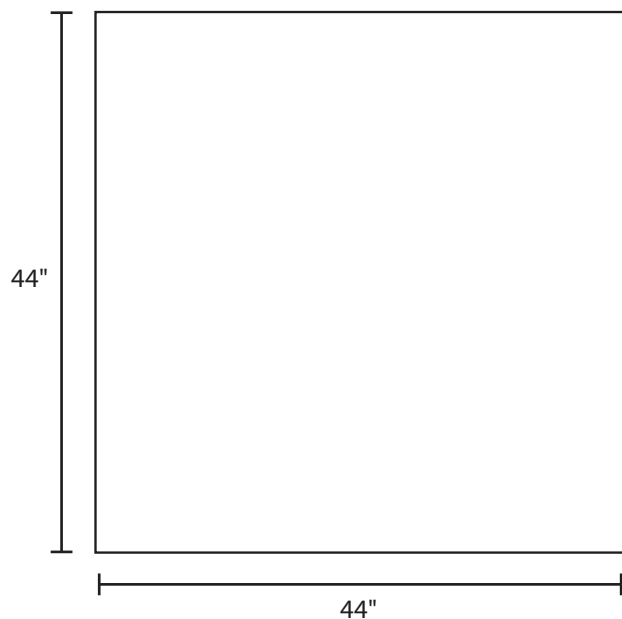

Pallet Specification Sheet

Pallet ID: ppc-4444-4B3SF

Top View:

Bottom View:

Side View:

Components & Specifications:

Dimensions: 44" x 44" x 5"
Weight: 48lbs
Stackable

Dynamic Capacity: 2,000lbs
Static Capacity: 15,000lbs
#10-12X1-1/2 Screws