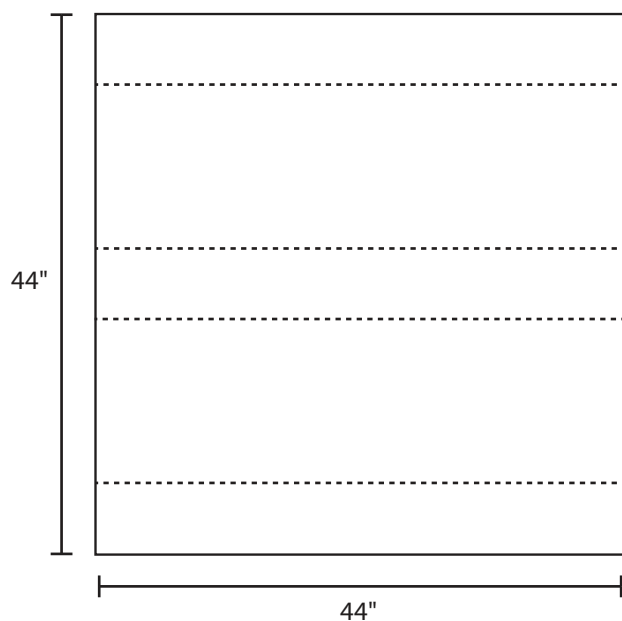

Pallet Specification Sheet

Pallet ID: ppc-4444-4SF-3XS-SS-RV

Top View:

Bottom View:

Side View:

Components & Specifications:

Dimensions: 44" x 44" x 5"
Weight: 82 lbs
Stackable

Dynamic Capacity: 3,000lbs
Static Capacity: 15,000lbs
#10-12X1-1/2 Screws

All parts made of recycled plastic
All parts made in USA
Pallet is fully recyclable

Tolerances +/- 3/8"