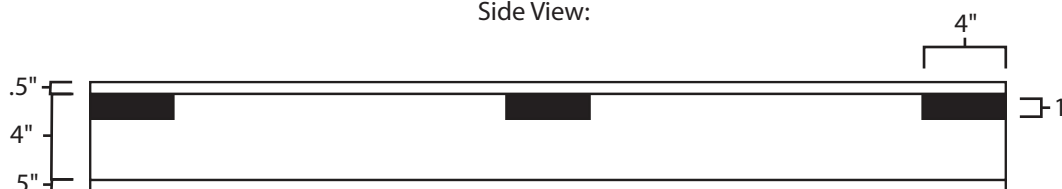

Pallet Specification Sheet

Pallet ID: ppc-4444-4SF-3XS-SS-RV

Top View:

Bottom View:

Side View:

Components & Specifications:

Dimensions: 44" x 44" x 5"
Weight: 82 lbs
Stackable

Dynamic Capacity: 3,000lbs
Static Capacity: 15,000lbs
#10-12X1-1/2 Screws

All parts made of recycled plastic
All parts made in USA
Pallet is fully recyclable

Tolerances +/- 3/8"