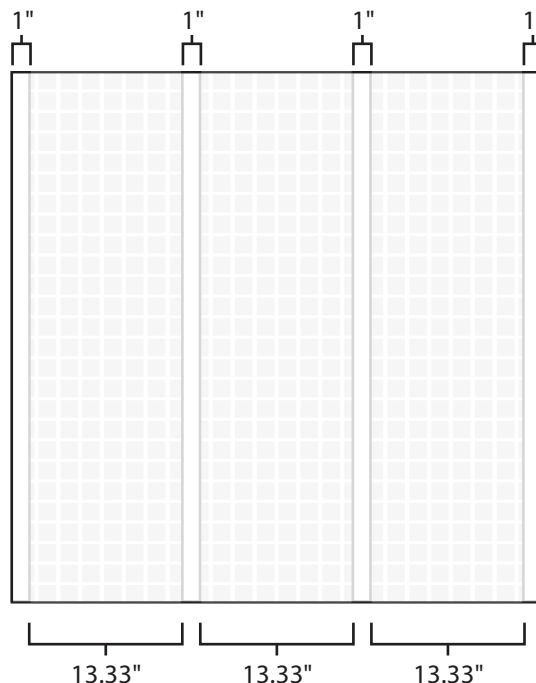

# Pallet Specification Sheet

Pallet ID: ppc-4444-4SF-RV

Top View:

Bottom View:

Side View:

## Components & Specifications:

Dimensions: 44" x 44" x 5"  
Weight: 66lbs  
Stackable

Dynamic Capacity: 3,000lbs  
Static Capacity: 15,000lbs  
#10-12X1-1/2 Screws

All parts made of recycled plastic  
All parts made in USA  
Pallet is fully recyclable

Tolerances +/- 3/8"