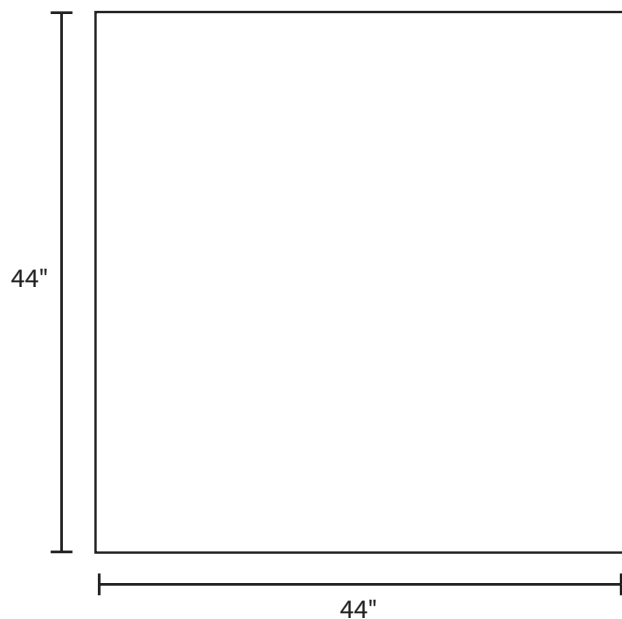

# Pallet Specification Sheet

Pallet ID: ppc-4444-4SF-RV

Top View:

Bottom View:

Side View:

## Components & Specifications:

Dimensions: 44" x 44" x 5"  
Weight: 66lbs  
Stackable

Dynamic Capacity: 3,000lbs  
Static Capacity: 15,000lbs  
#10-12X1-1/2 Screws

All parts made of recycled plastic  
All parts made in USA  
Pallet is fully recyclable

Tolerances +/- 3/8"