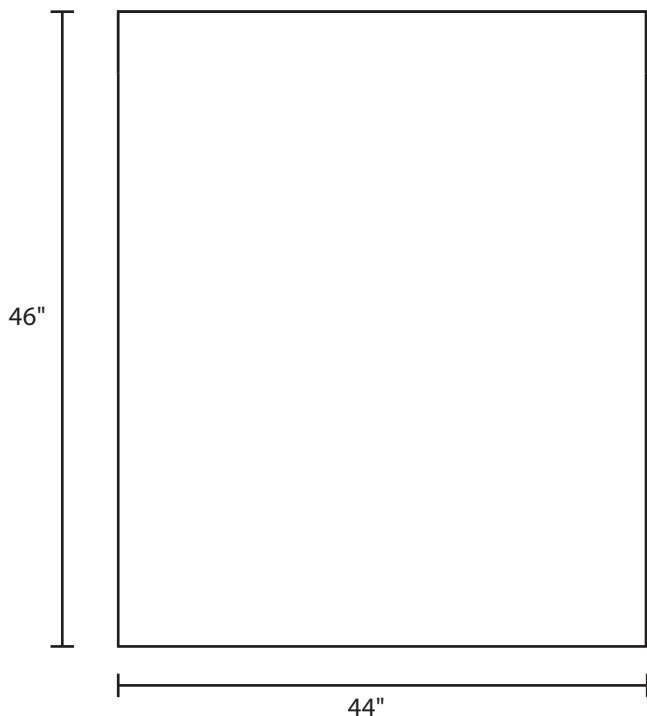

Pallet Specification Sheet

Pallet ID: ppc-4446-4B4SF-SS

Top View:

Bottom View:

Side View:

Components & Specifications:

Dimensions: 44" x 46" x 5"
Weight: 56lbs
Stackable

Dynamic Capacity: 2,500lbs
Static Capacity: 15,000lbs
#10-12X1-1/2 Screws

All parts made of recycled plastic
All parts made in USA
Pallet is fully recyclable

Tolerances +/- 3/8"