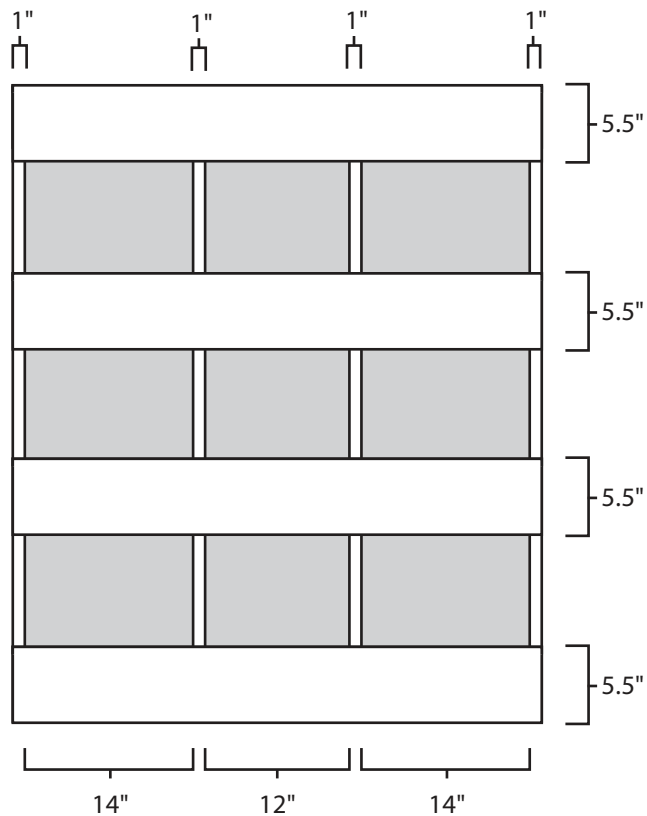

Pallet Specification Sheet

Pallet ID: ppc-4446-4B4SF-SS

Top View:

Bottom View:

Side View:

Components & Specifications:

Dimensions: 44" x 46" x 5"
Weight: 56lbs
Stackable

Dynamic Capacity: 2,500lbs
Static Capacity: 15,000lbs
#10-12X1-1/2 Screws

All parts made of recycled plastic
All parts made in USA
Pallet is fully recyclable

Tolerances +/- 3/8"