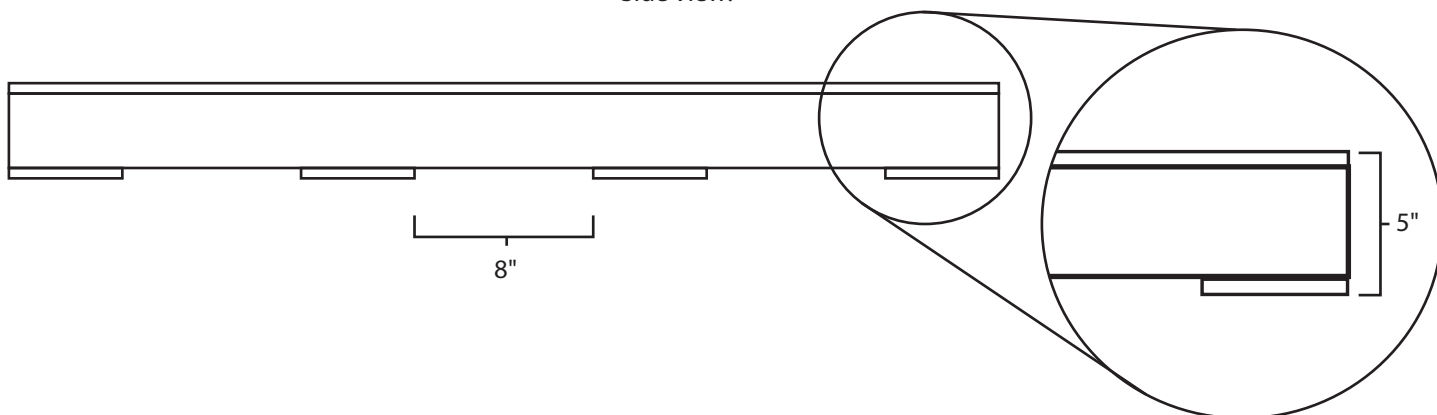

Pallet Specification Sheet

Pallet ID: ppc-4446-4B4SF-SS

Top View:

Bottom View:

Side View:

Components & Specifications:

Dimensions: 44" x 46" x 5"
Weight: 56lbs
Stackable

Dynamic Capacity: 2,500lbs
Static Capacity: 15,000lbs
#10-12X1-1/2 Screws

All parts made of recycled plastic
All parts made in USA
Pallet is fully recyclable

Tolerances +/- 3/8"