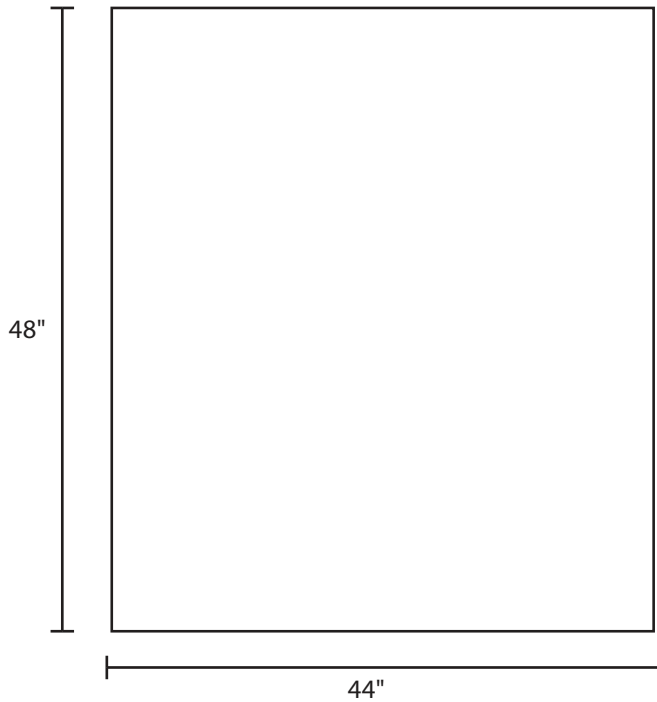

Pallet Specification Sheet

Pallet ID: ppc4448-4B4SF

Top View:

Bottom View:

Side View:

Components & Specifications:

Dimensions: 44" x 48" x 5"
Weight: 56.5lbs
Stackable

Dynamic Capacity: 2,000lbs
Static Capacity: 15,000lbs
#10-12X1-1/2 Screws

All parts made of recycled plastic
All parts made in USA
Pallet is fully recyclable

Tolerances +/- 3/8"