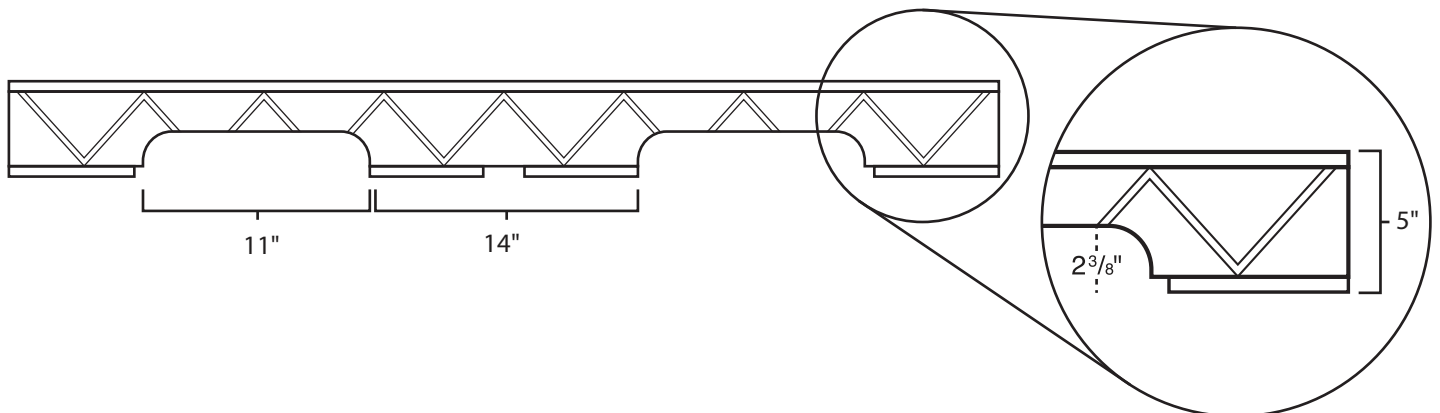

Pallet Specification Sheet

Pallet ID: ppc4448-4B4SF

Top View:

Bottom View:

Side View:

Components & Specifications:

Dimensions: 44" x 48" x 5"
Weight: 56.5lbs
Stackable

Dynamic Capacity: 2,000lbs
Static Capacity: 15,000lbs
#10-12X1-1/2 Screws

All parts made of recycled plastic
All parts made in USA
Pallet is fully recyclable

Tolerances +/- 3/8"