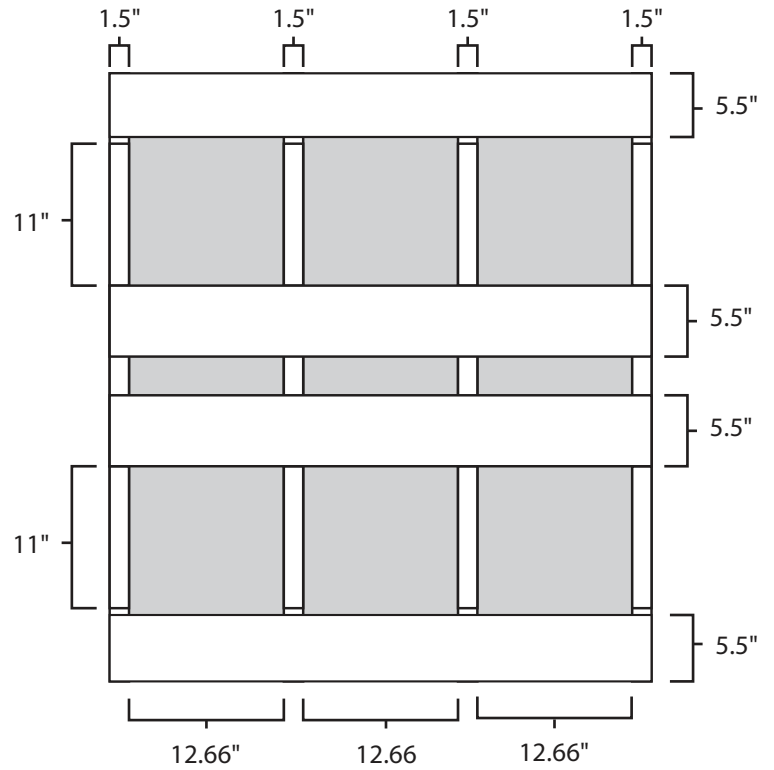

Pallet Specification Sheet

Pallet ID: ppc4448-4B4SF

Top View:

Bottom View:

Side View:

Components & Specifications:

Dimensions: 44" x 48" x 5"
Weight: 56.5lbs
Stackable

Dynamic Capacity: 2,000lbs
Static Capacity: 15,000lbs
#10-12X1-1/2 Screws

All parts made of recycled plastic
All parts made in USA
Pallet is fully recyclable

Tolerances +/- 3/8"